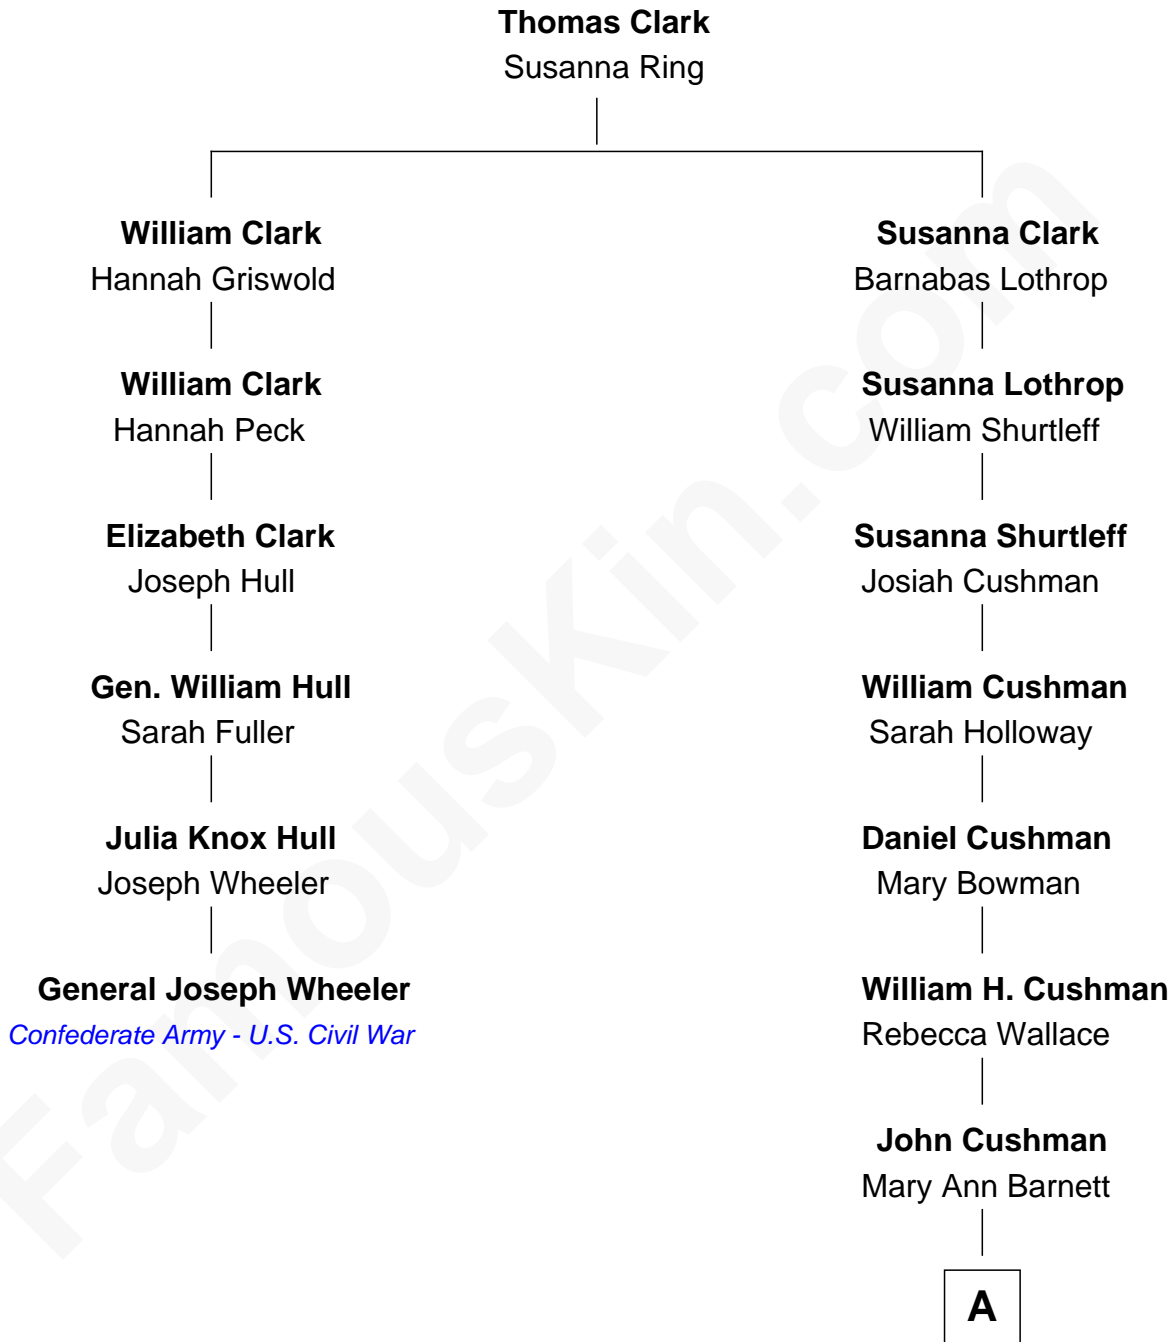

FamousKin.com
Relationship Chart of
General Joseph Wheeler
Confederate Army - U.S. Civil War

5th cousin 4 times removed of
John Spellman
18th Governor of Washington

A

—
Martin Barnett Cushman

America Kirk

—
Lela A. Cushman

Sterling Bartholomew Spellman

—
John Spellman

18th Governor of Washington

FamousKin.com