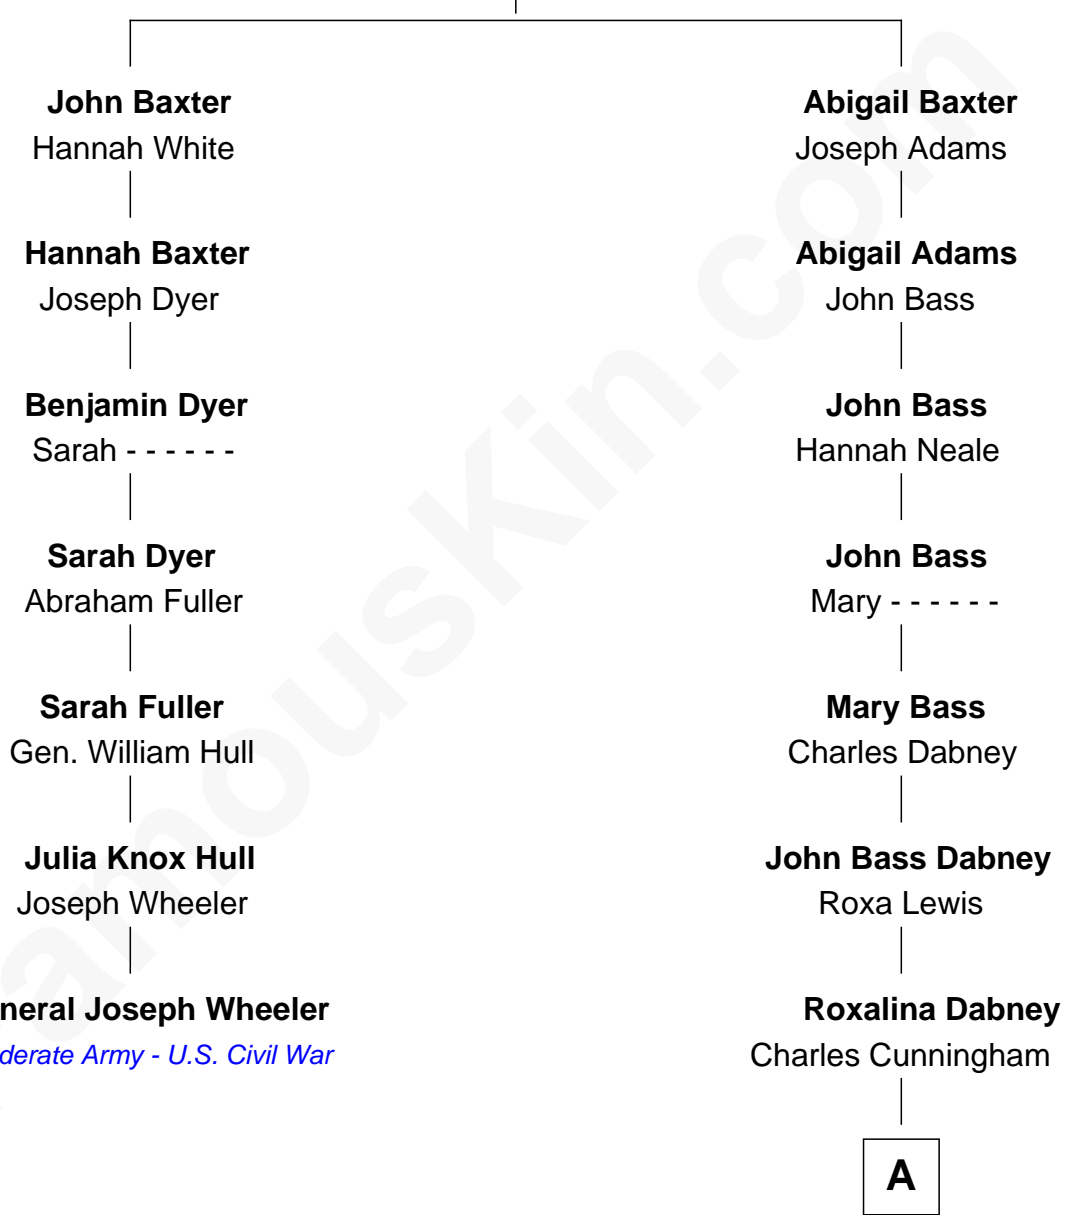

**FamousKin.com**  
**Relationship Chart of**  
**General Joseph Wheeler**  
*Confederate Army - U.S. Civil War*

6th cousin 5 times removed of

**Jennifer Coolidge**  
*TV and Movie Actress*

**Gregory Baxter**  
 Margaret - - - - -

A

**Frederic Cunningham**

Sarah Maria Parker

**Frederic Cunningham**

Hetty Sullivan Lawrence

**Susannah Cunningham**

John Templeman Coolidge

**Paul Constant Coolidge**