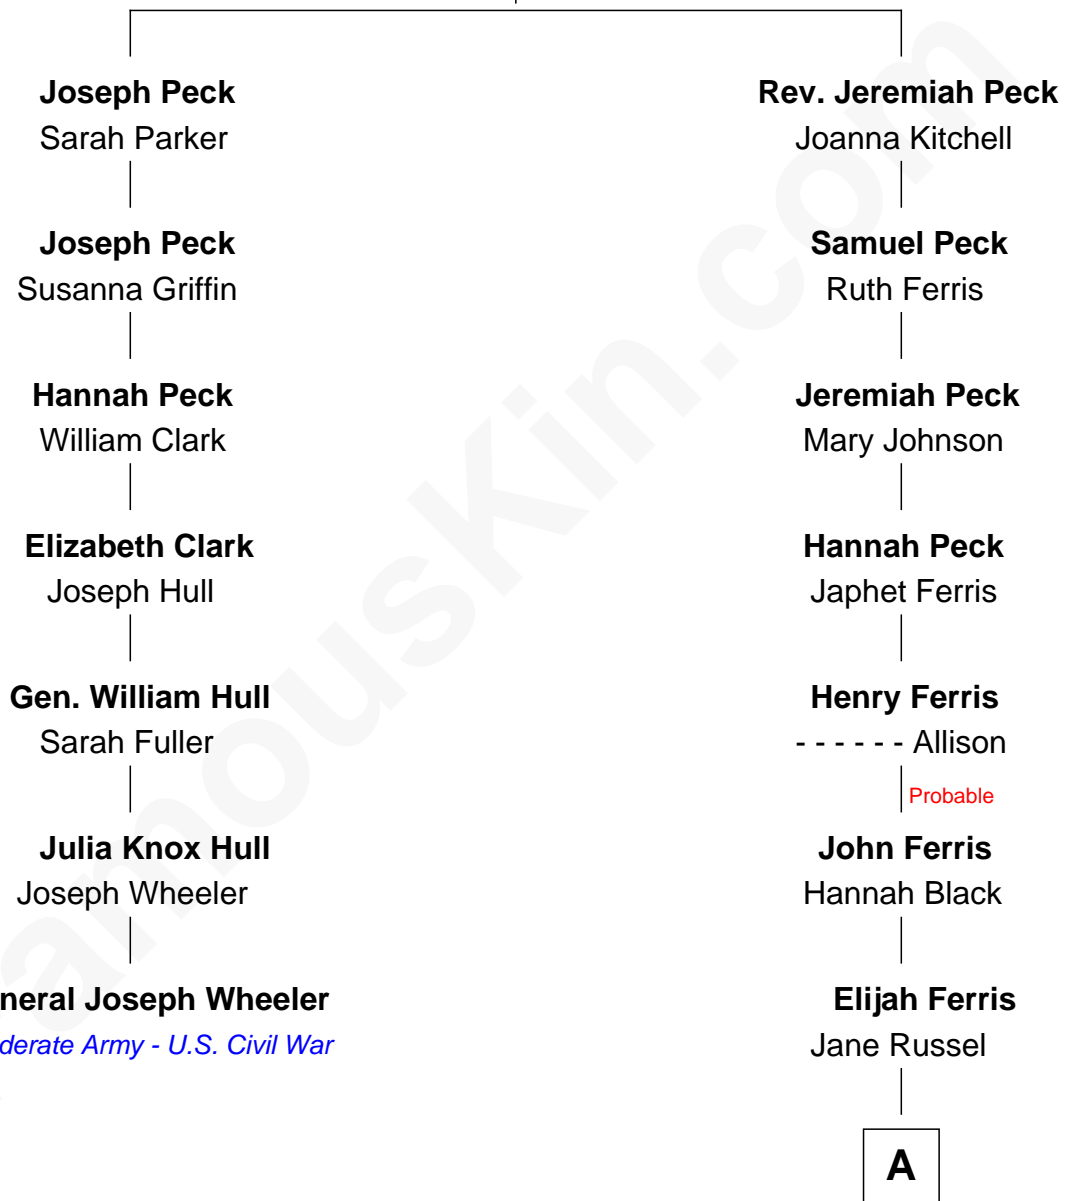

FamousKin.com
Relationship Chart of
General Joseph Wheeler
Confederate Army - U.S. Civil War

6th cousin 5 times removed of

Bill Belichick
NFL Head Coach

William Peck
 Elizabeth - - - - -

A

—
Albert H. Ferris
Mary M. Anderson