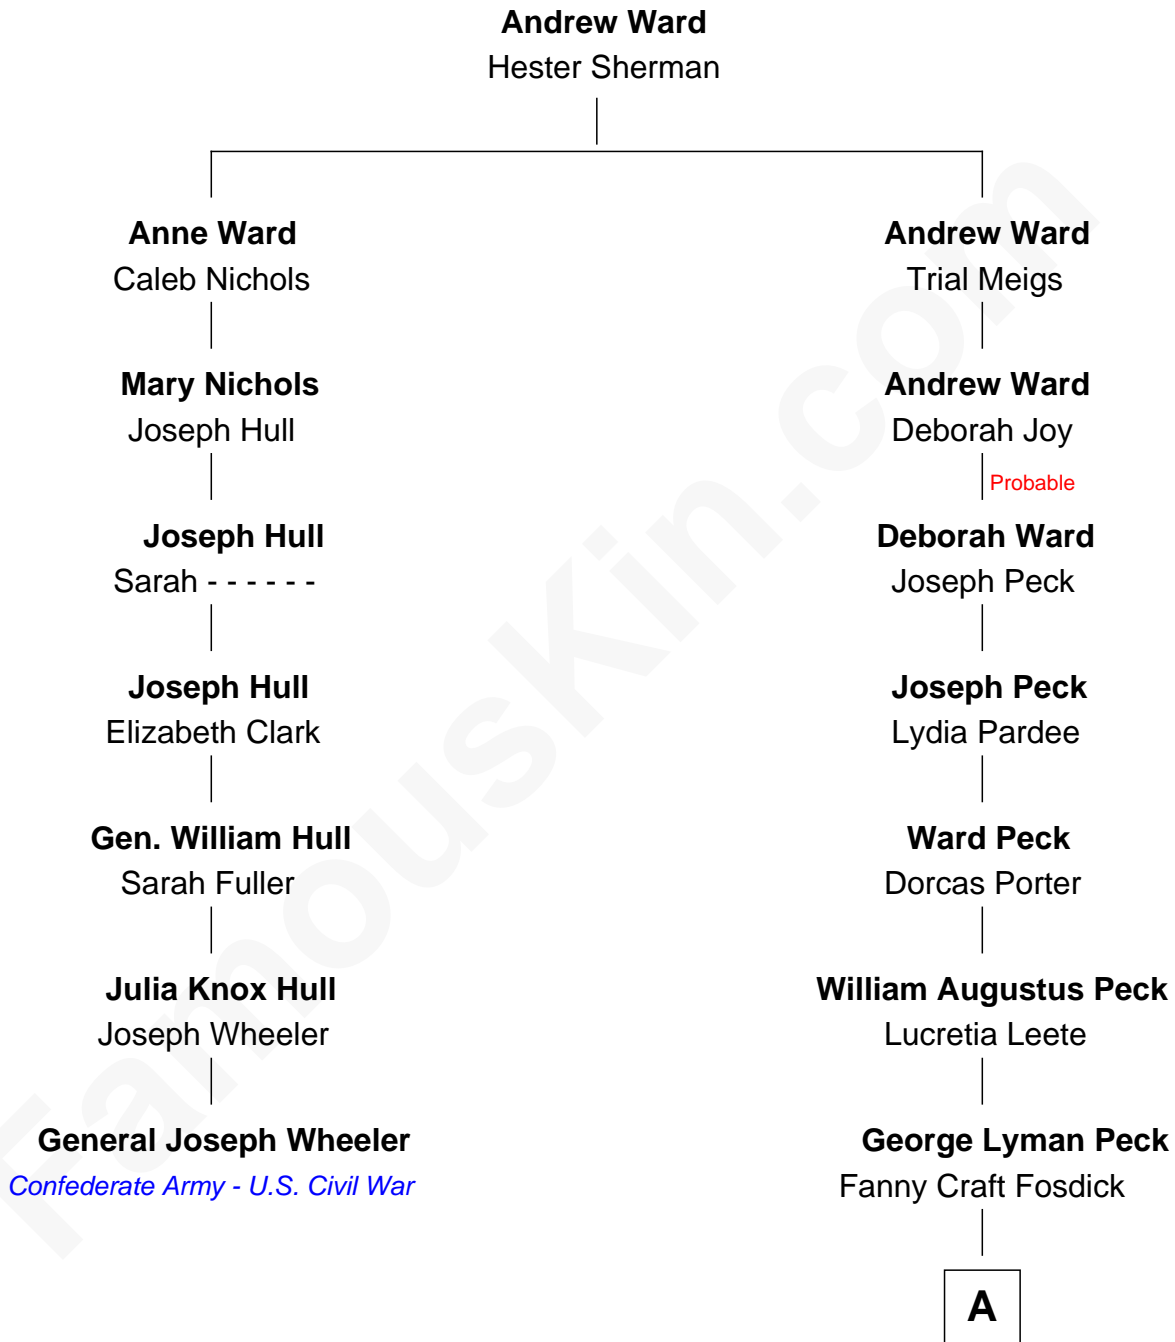

## Relationship Chart of

### General Joseph Wheeler

*Confederate Army - U.S. Civil War*

6th cousin 4 times removed of

**Mizuo Peck**

*TV and Movie Actress*

**A**

George Leete Peck  
Katharine May Tolles

Laurence Tolles Peck  
Barbara Field

George Leete Peck  
Sanae Mizusawa

**Mizuo Peck**  
*TV and Movie Actress*