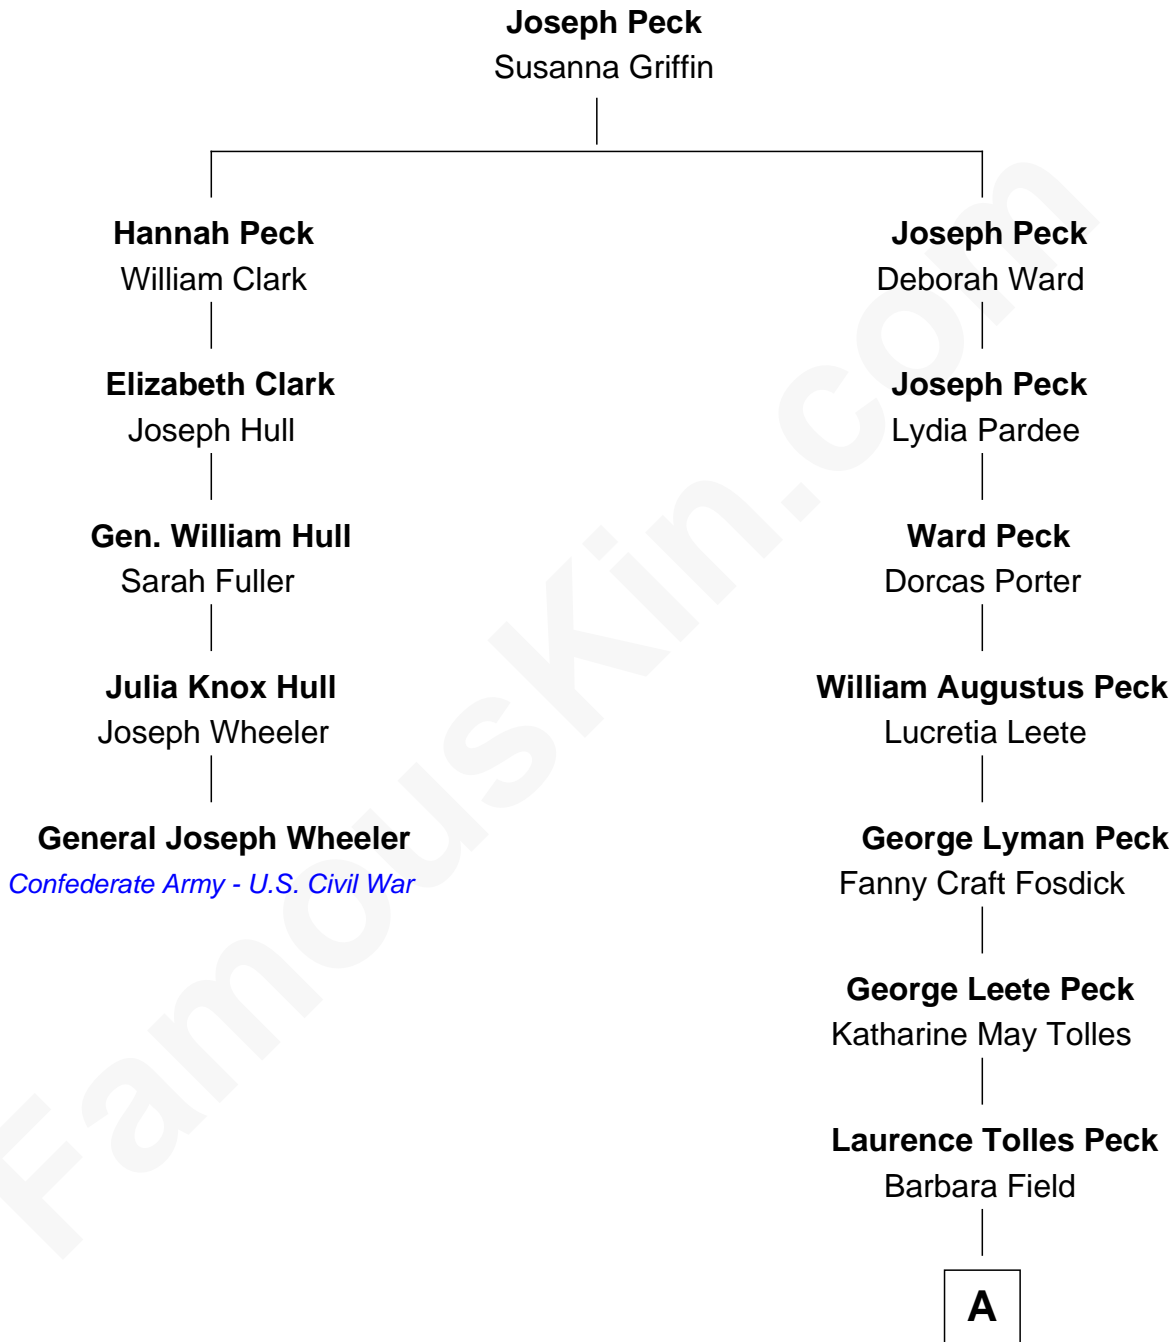

## Relationship Chart of

### General Joseph Wheeler

*Confederate Army - U.S. Civil War*

4th cousin 4 times removed of

**Mizuo Peck**

*TV and Movie Actress*

A

George Leete Peck

Sanae Mizusawa