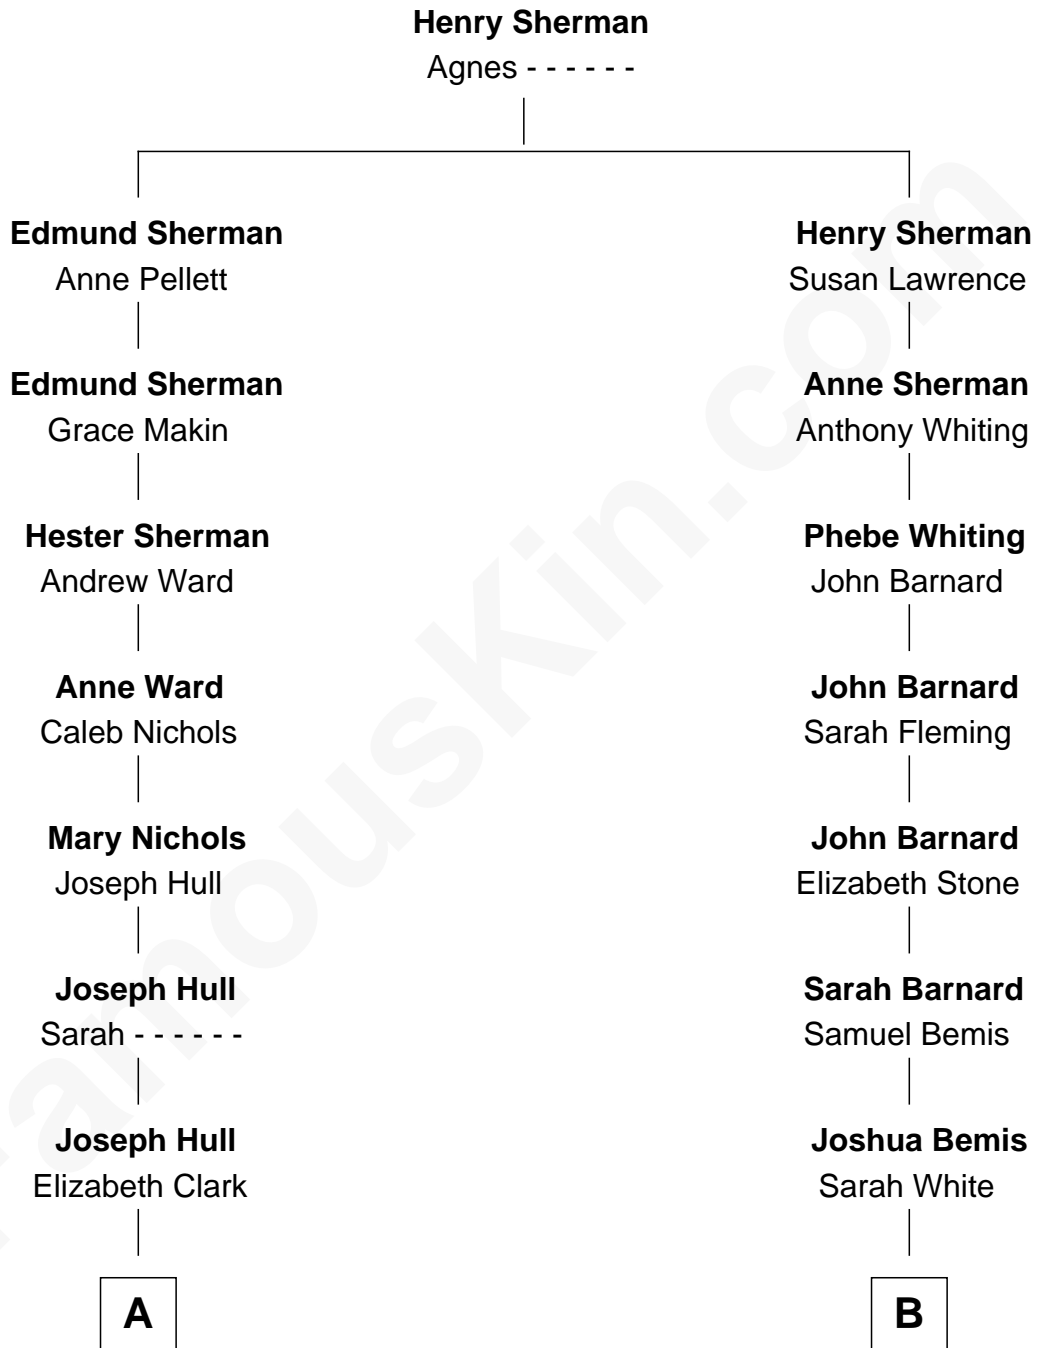

FamousKin.com
Relationship Chart of
General Joseph Wheeler
Confederate Army - U.S. Civil War

9th cousin of
Elias Howe
Inventor, Lockstitch Sewing Machine

A

Gen. William Hull

Sarah Fuller

Julia Knox Hull

Joseph Wheeler

General Joseph Wheeler

Confederate Army - U.S. Civil War

B

Fanny Bemis

Elijah Howe

Dr. Elias Howe

Polly Bemis

Elias Howe

Inventor, Lockstitch Sewing Machine

FamousKin.com