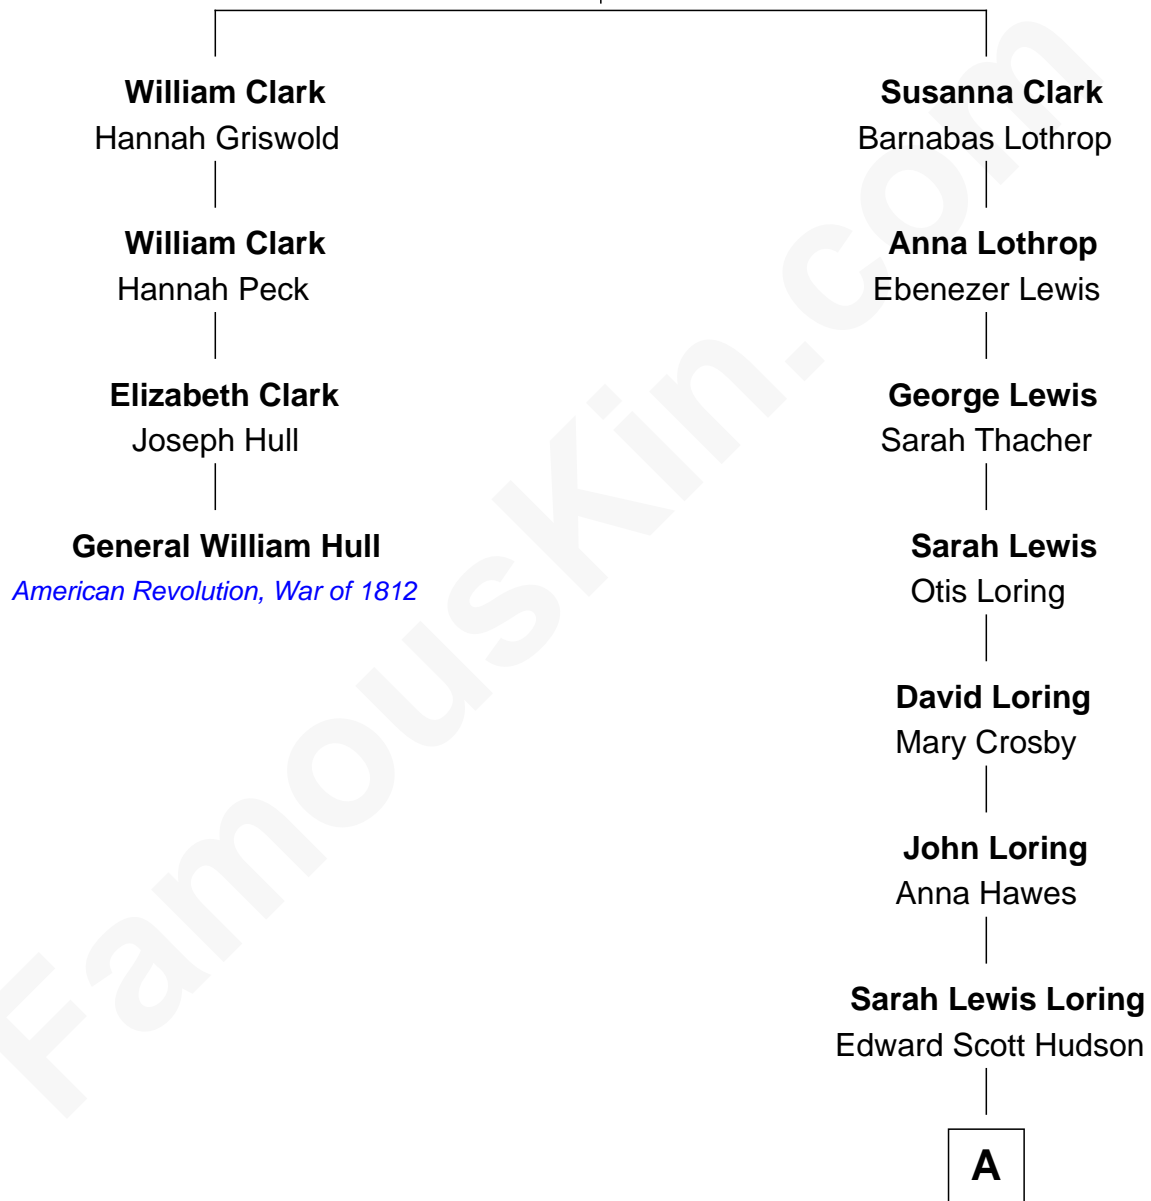

### General William Hull

*American Revolution, War of 1812*

3rd cousin 9 times removed of

**Matt Bomer**

*TV and Movie Actor*

**Thomas Clark**

Susanna Ring

**A**

—  
**Anna Loring Hudson**

Jethro Thomas Macy

—  
**Edward Burton Macy**

Bessie Lou Hocker

—  
**Ishmael Wilford Macy**

Fanny Elizabeth Heller

—  
**Martha Alice Macy**

Victor Bruce Staton