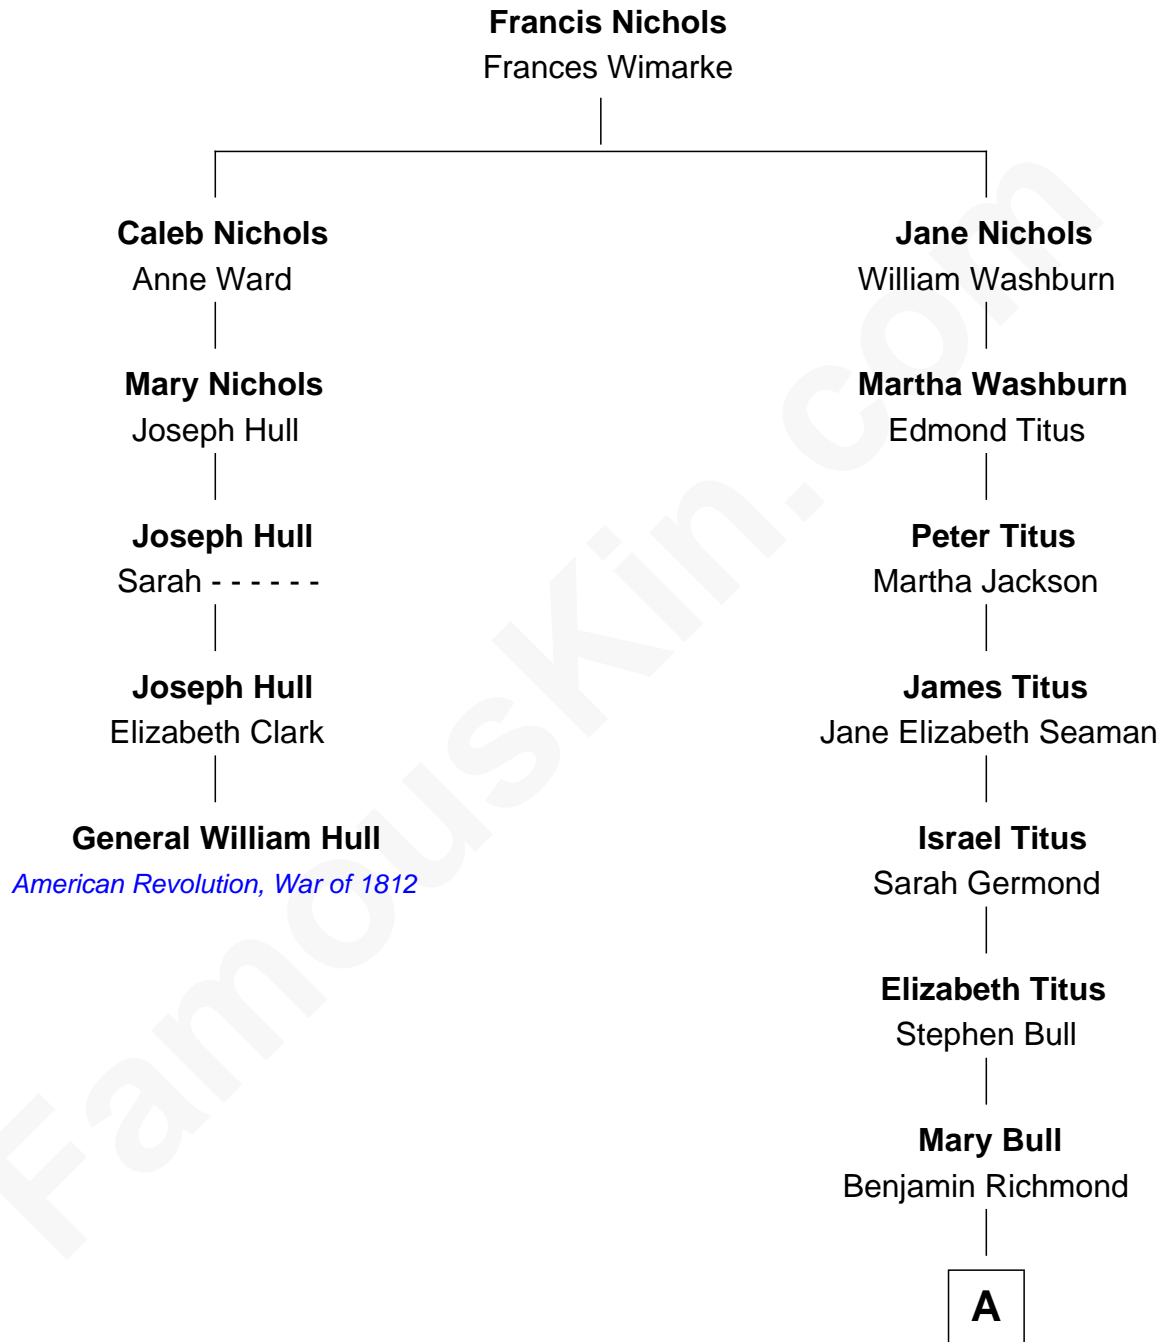

## Relationship Chart of

### General William Hull

*American Revolution, War of 1812*

4th cousin 8 times removed of

### Martha Plimpton

*TV, Movie & Stage Actress*

**A**

**Killian Van Rensselaer Richmond**

Emily Culver

**Horace Culver Richmond**

Winifred Ryan

**Genevieve Winifred Richmond**