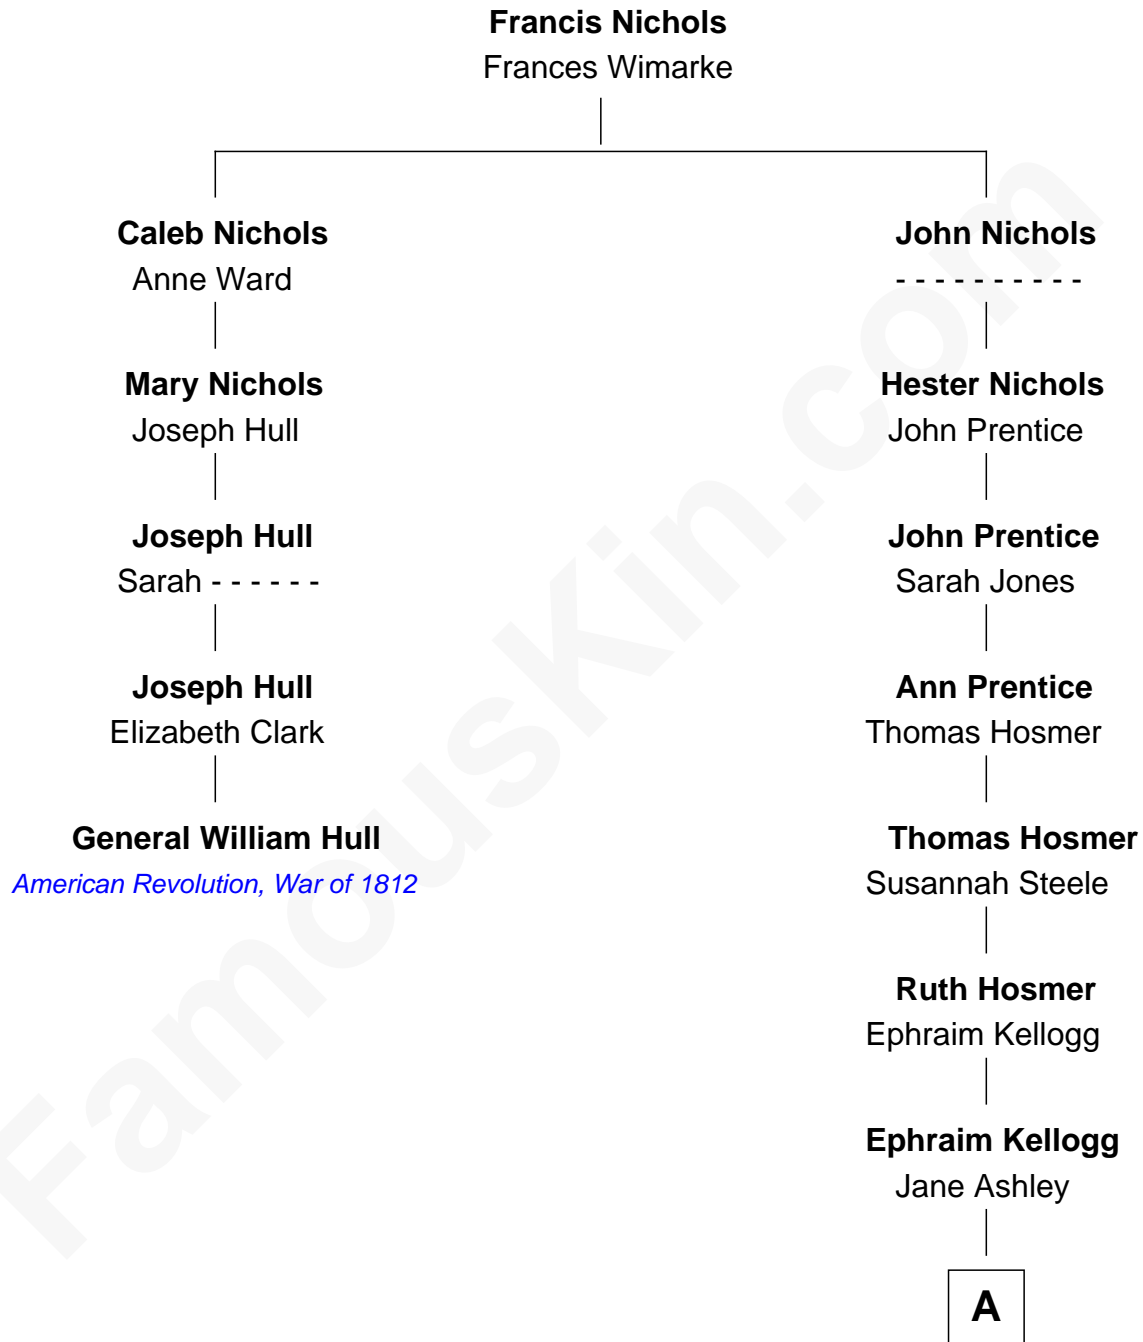

FamousKin.com

Relationship Chart of General William Hull

American Revolution, War of 1812

4th cousin 8 times removed of

Clint Eastwood

TV & Film Actor and Director

A

Edward Kellogg

Jane Hall

Cordelia Kellogg

Edward Franklin Bartholomew

Sophia Aurelia Bartholomew

Charles Claude Runner

Waldo Errol Runner

Virginia May McClanahan

Margaret Ruth Runner