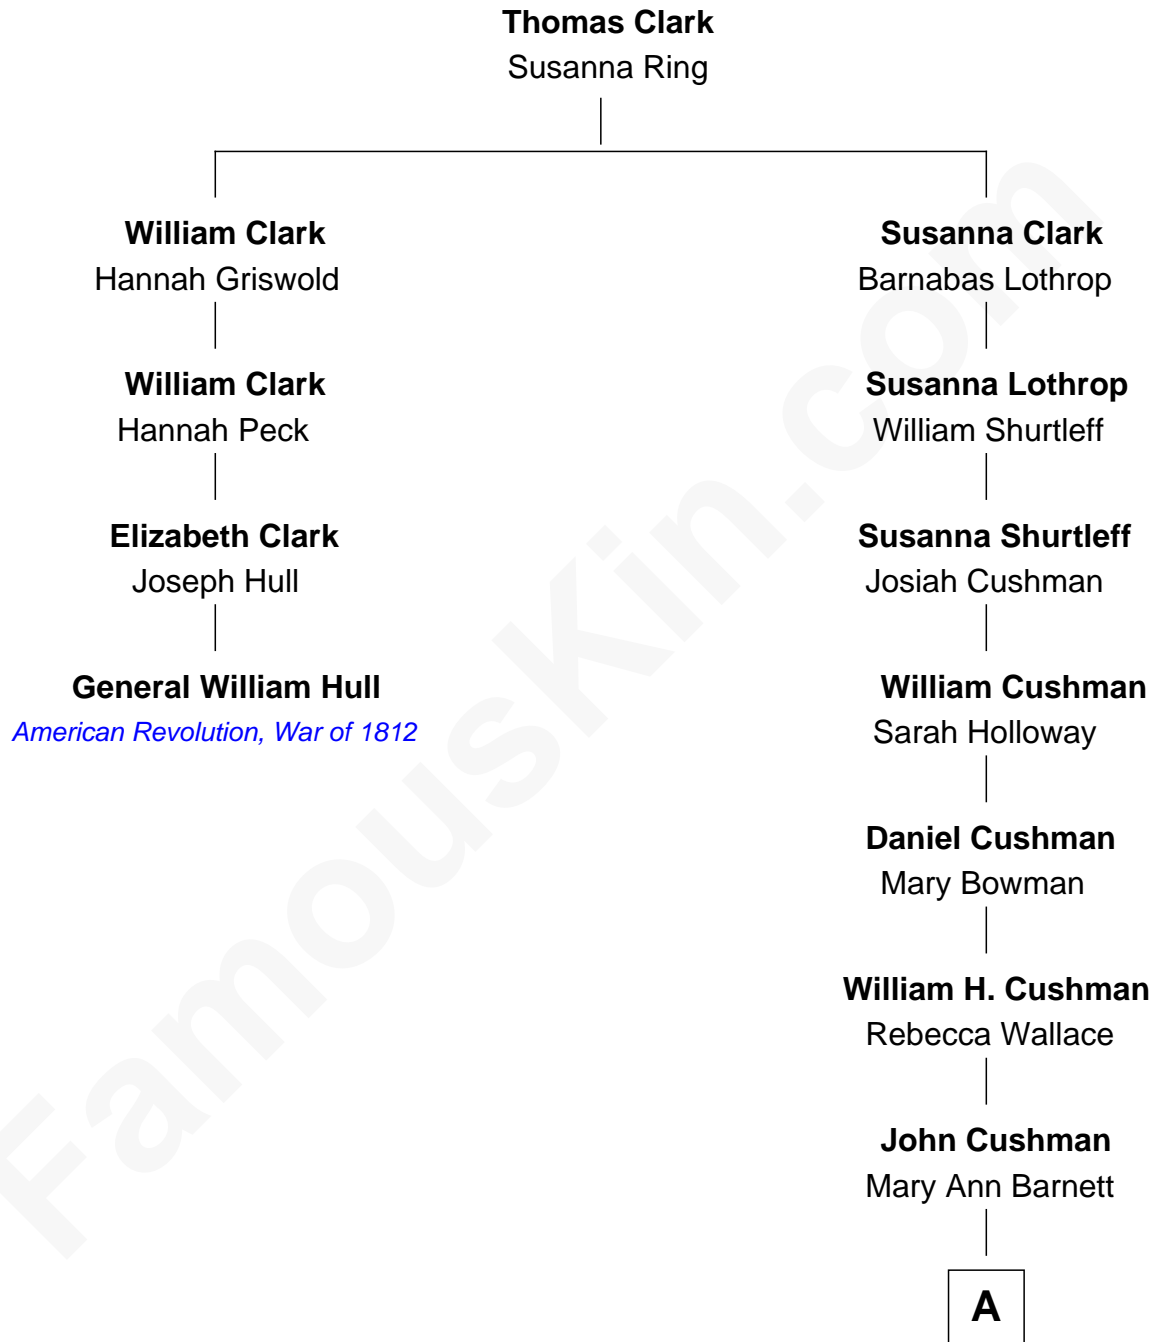

FamousKin.com

Relationship Chart of General William Hull

American Revolution, War of 1812

3rd cousin 6 times removed of

John Spellman

18th Governor of Washington

A

—
Martin Barnett Cushman

America Kirk
—

Lela A. Cushman

Sterling Bartholomew Spellman
—

John Spellman

18th Governor of Washington

FamousKin.com