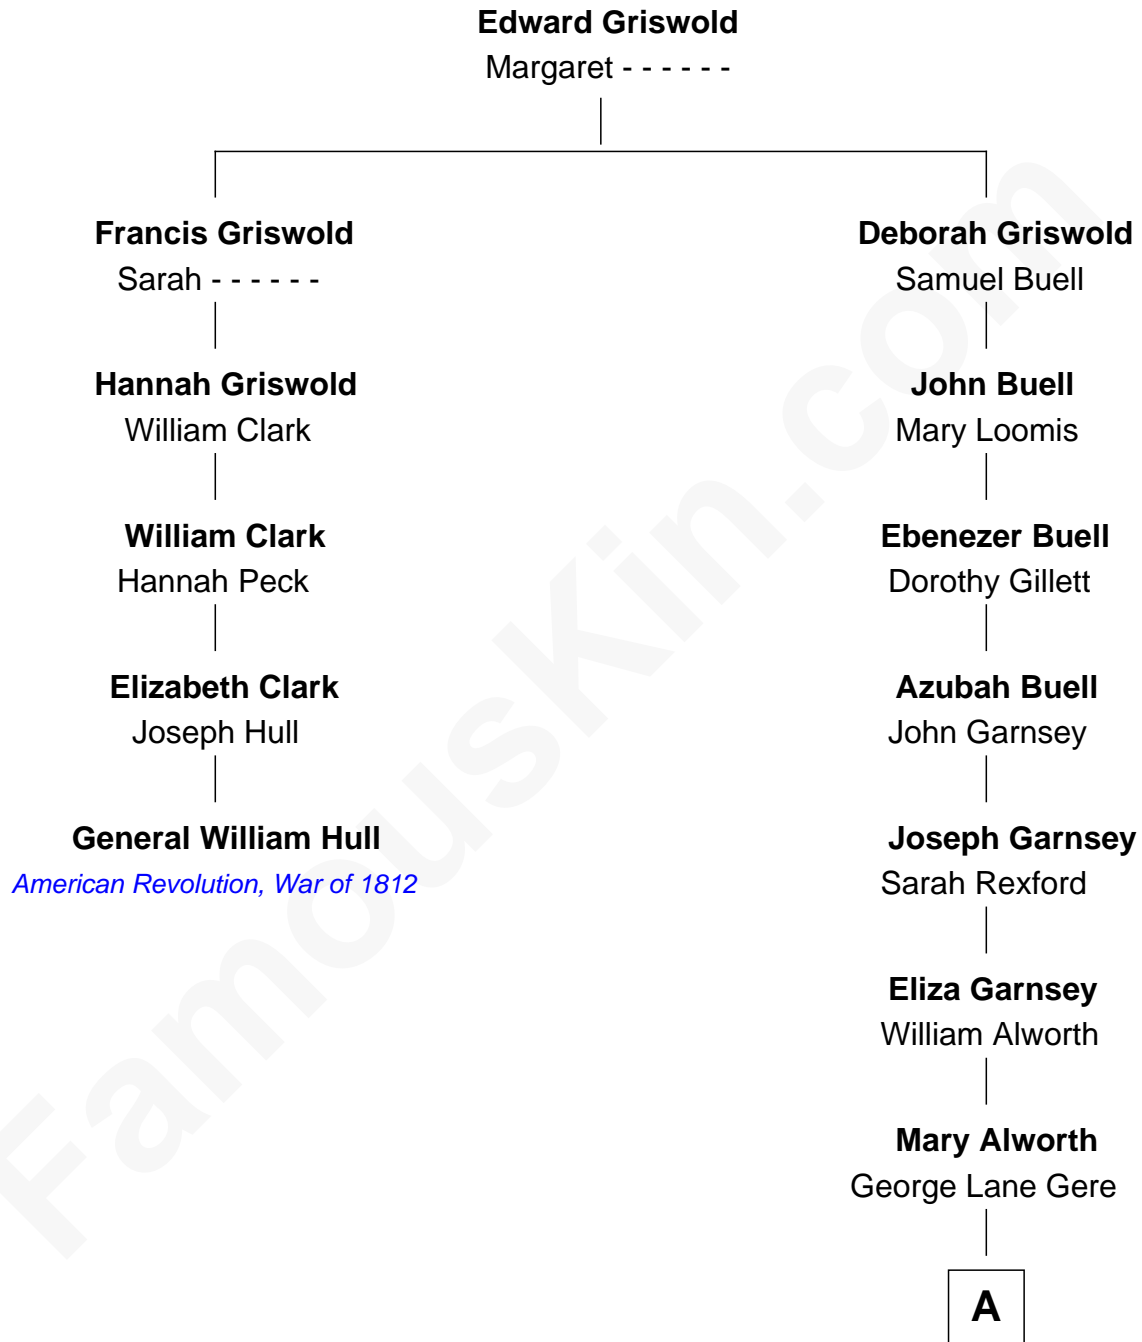

## Relationship Chart of

### General William Hull

*American Revolution, War of 1812*

4th cousin 5 times removed of

**Richard Gere**

*Movie Actor*

A

Albert William Gere  
Hazel Marjorie Snover

Homer George Gere  
Doris Anna Tiffany