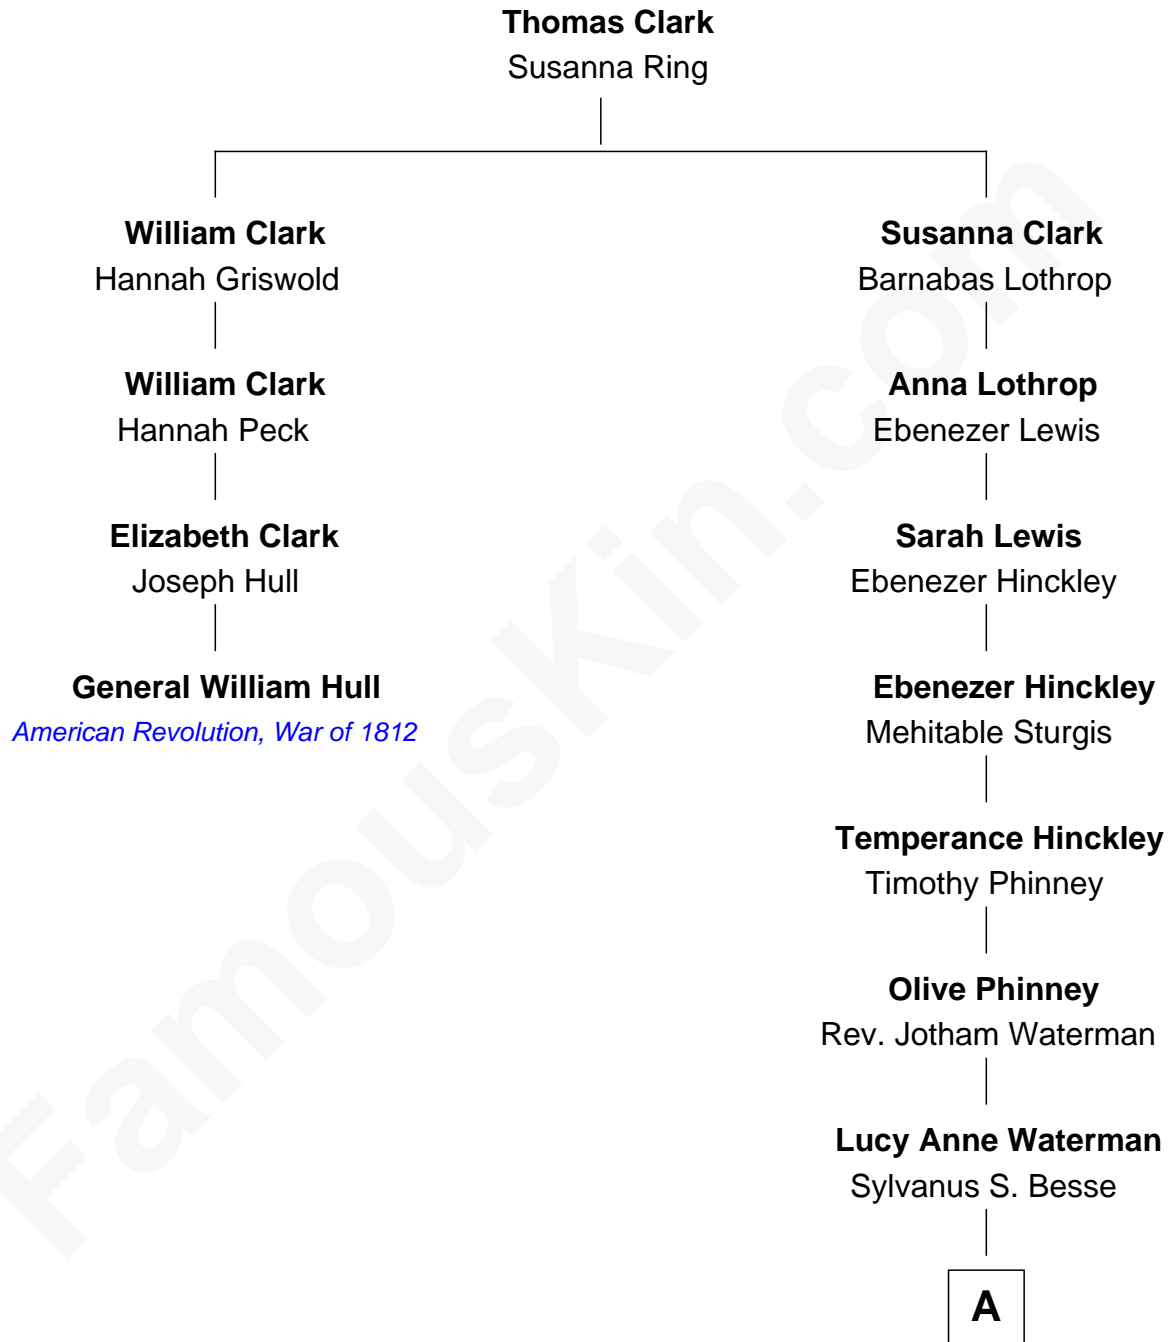

## Relationship Chart of

### General William Hull

American Revolution, War of 1812

3rd cousin 8 times removed of

**Jordana Brewster**

TV and Movie Actress

**A**

Lyman Waterman Besse

Henrietta Louisa Seger

Florence Foster Besse

Kingman Brewster

Kingman Brewster

Mary Louise Phillips

Alden Brewster

Maria João Leão de Sousa

Jordana Brewster

*TV and Movie Actress*