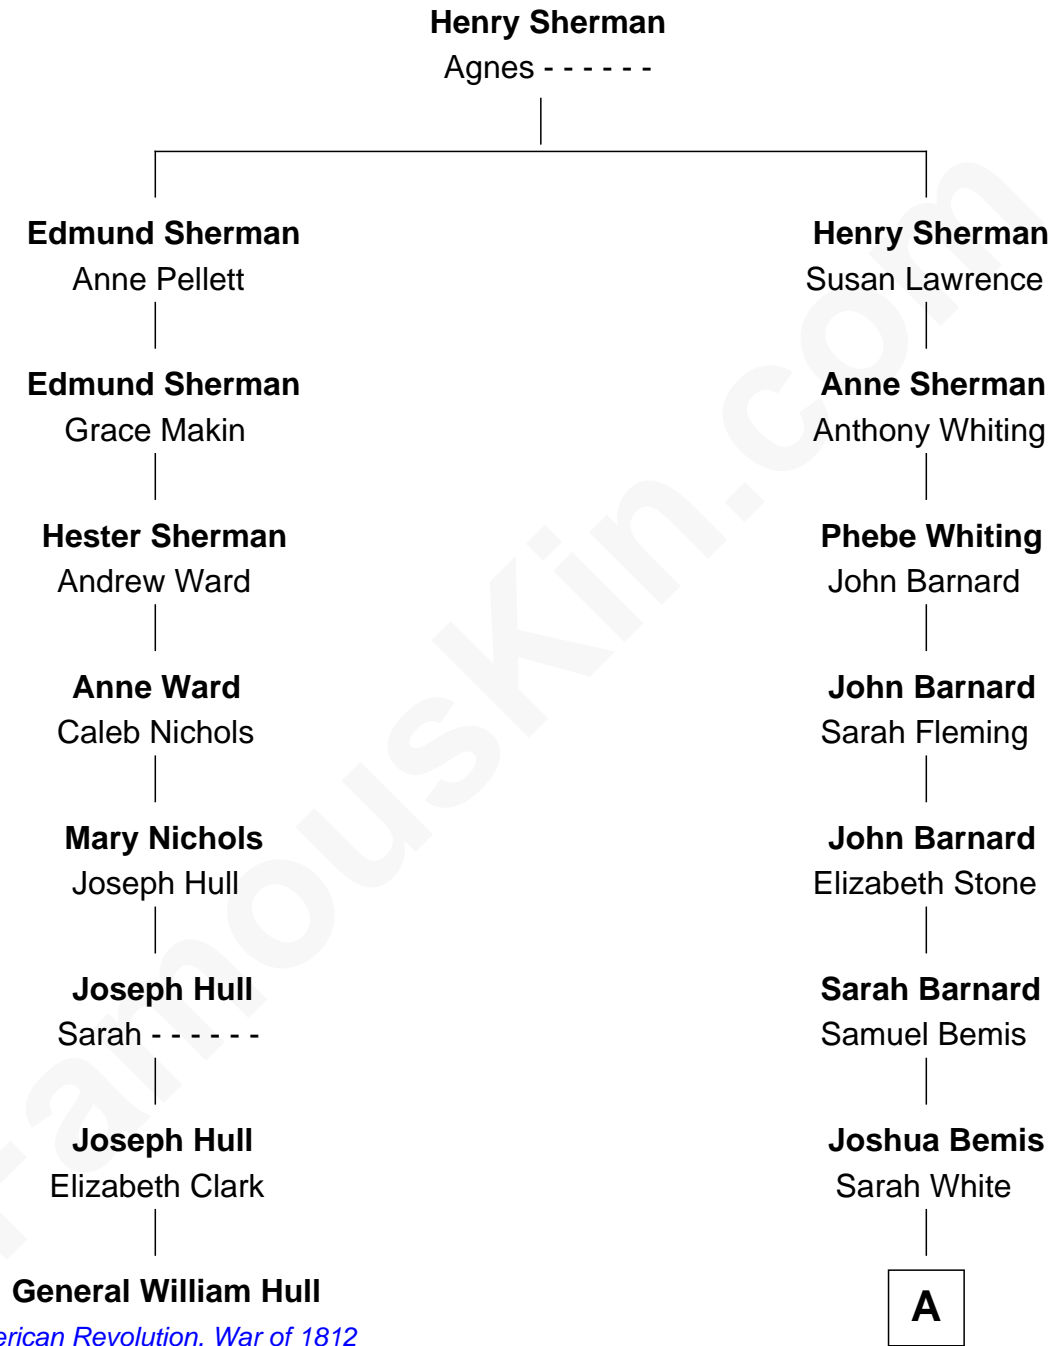

# FamousKin.com

## Relationship Chart of General William Hull

*American Revolution, War of 1812*

7th cousin 2 times removed of

**Elias Howe**

*Inventor, Lockstitch Sewing Machine*

**A**

|  
**Fanny Bemis**

Elijah Howe

|  
**Dr. Elias Howe**

Polly Bemis

|  
**Elias Howe**

*Inventor, Lockstitch Sewing Machine*

FamousKin.com