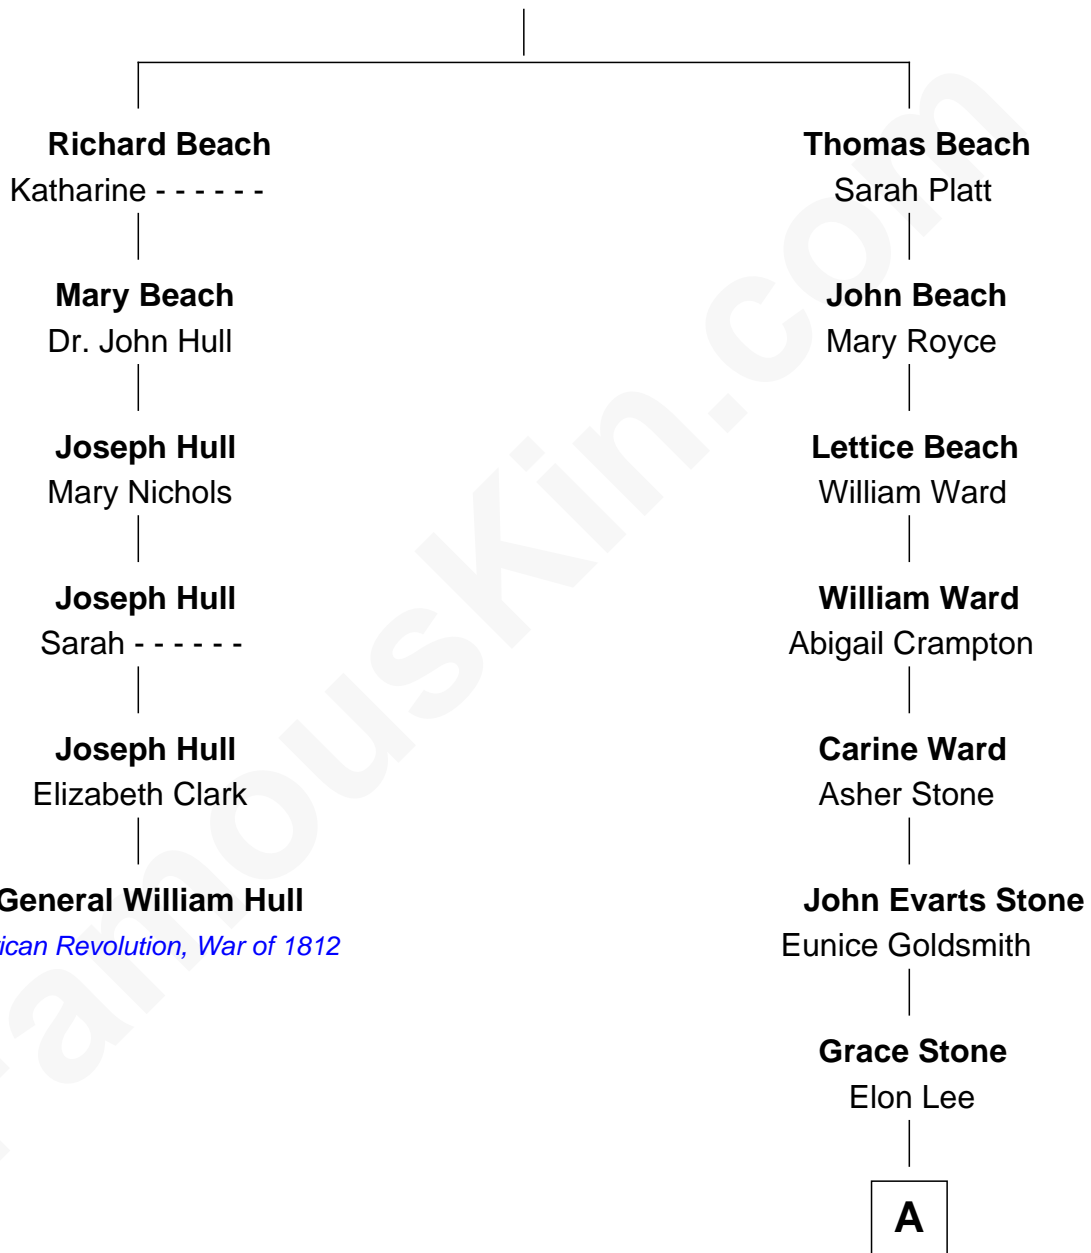

FamousKin.com

Relationship Chart of General William Hull

American Revolution, War of 1812

5th cousin 6 times removed of

Brewster H. Shaw

NASA Astronaut

----- Beach

A

Hubbard Stone Lee

Sarah M. Willitts

Frederick C. Lee

Mary E. Alwood

Harry Pearl Lee

Lucy G. McNutt

Leone Marguerite Lee

Brewster Hopkinson Shaw