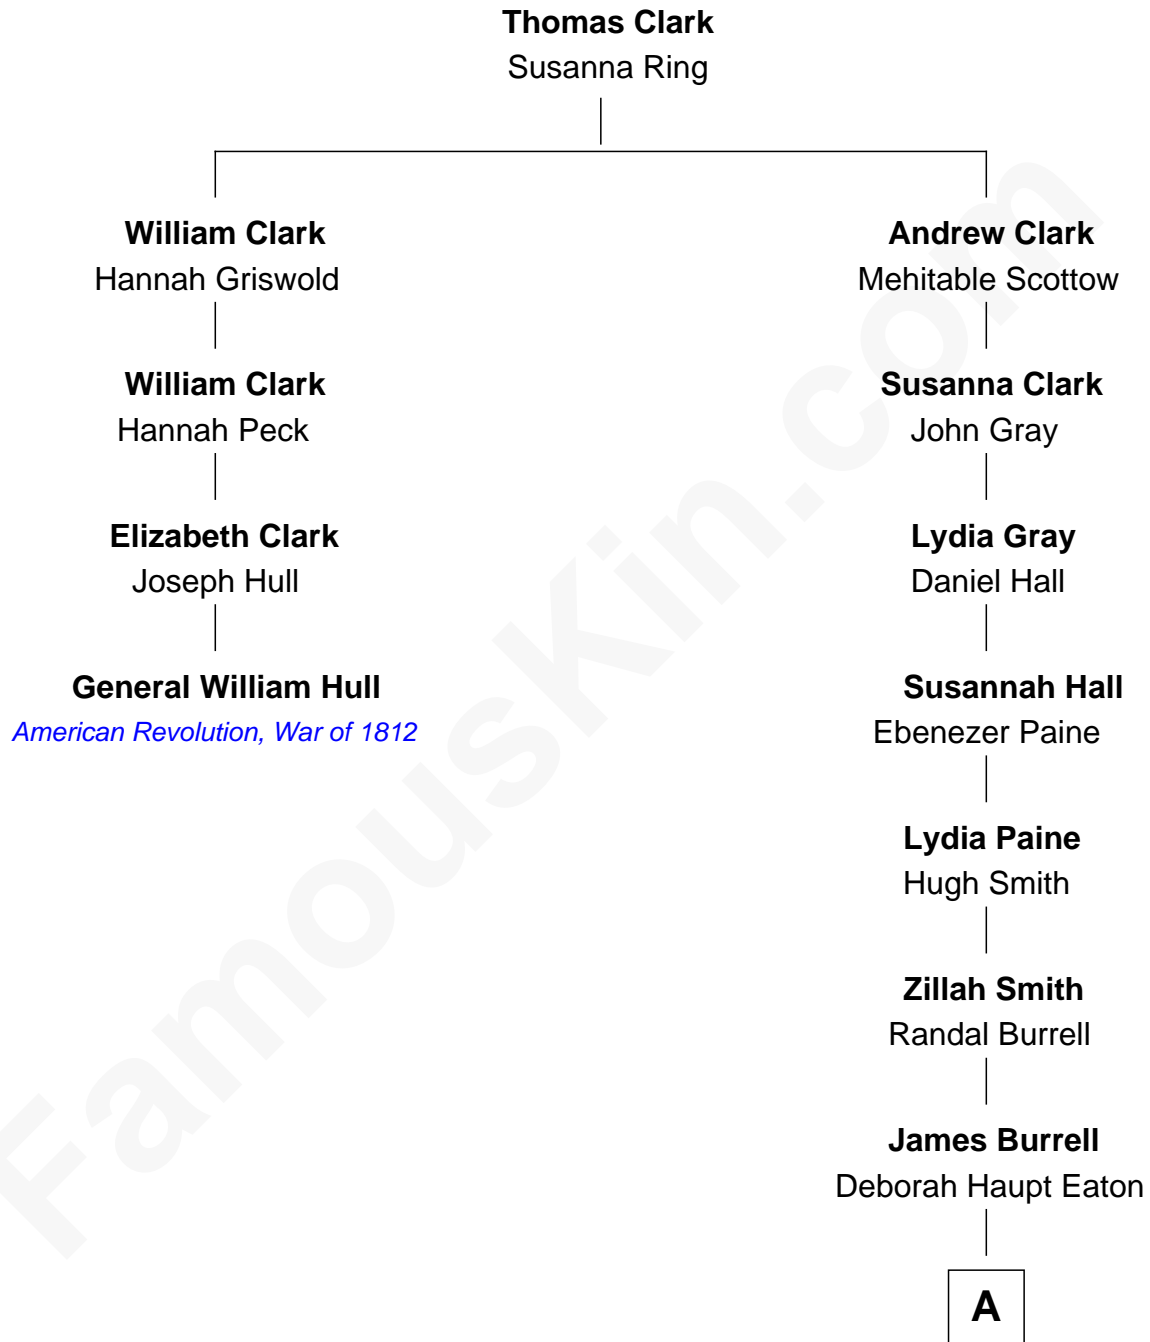

FamousKin.com

Relationship Chart of General William Hull

American Revolution, War of 1812

3rd cousin 5 times removed of

Merrill C. Meigs

Publisher, Chicago Herald & Examiner

A

Juliana Smith Burrell
Church Paddleford Meigs