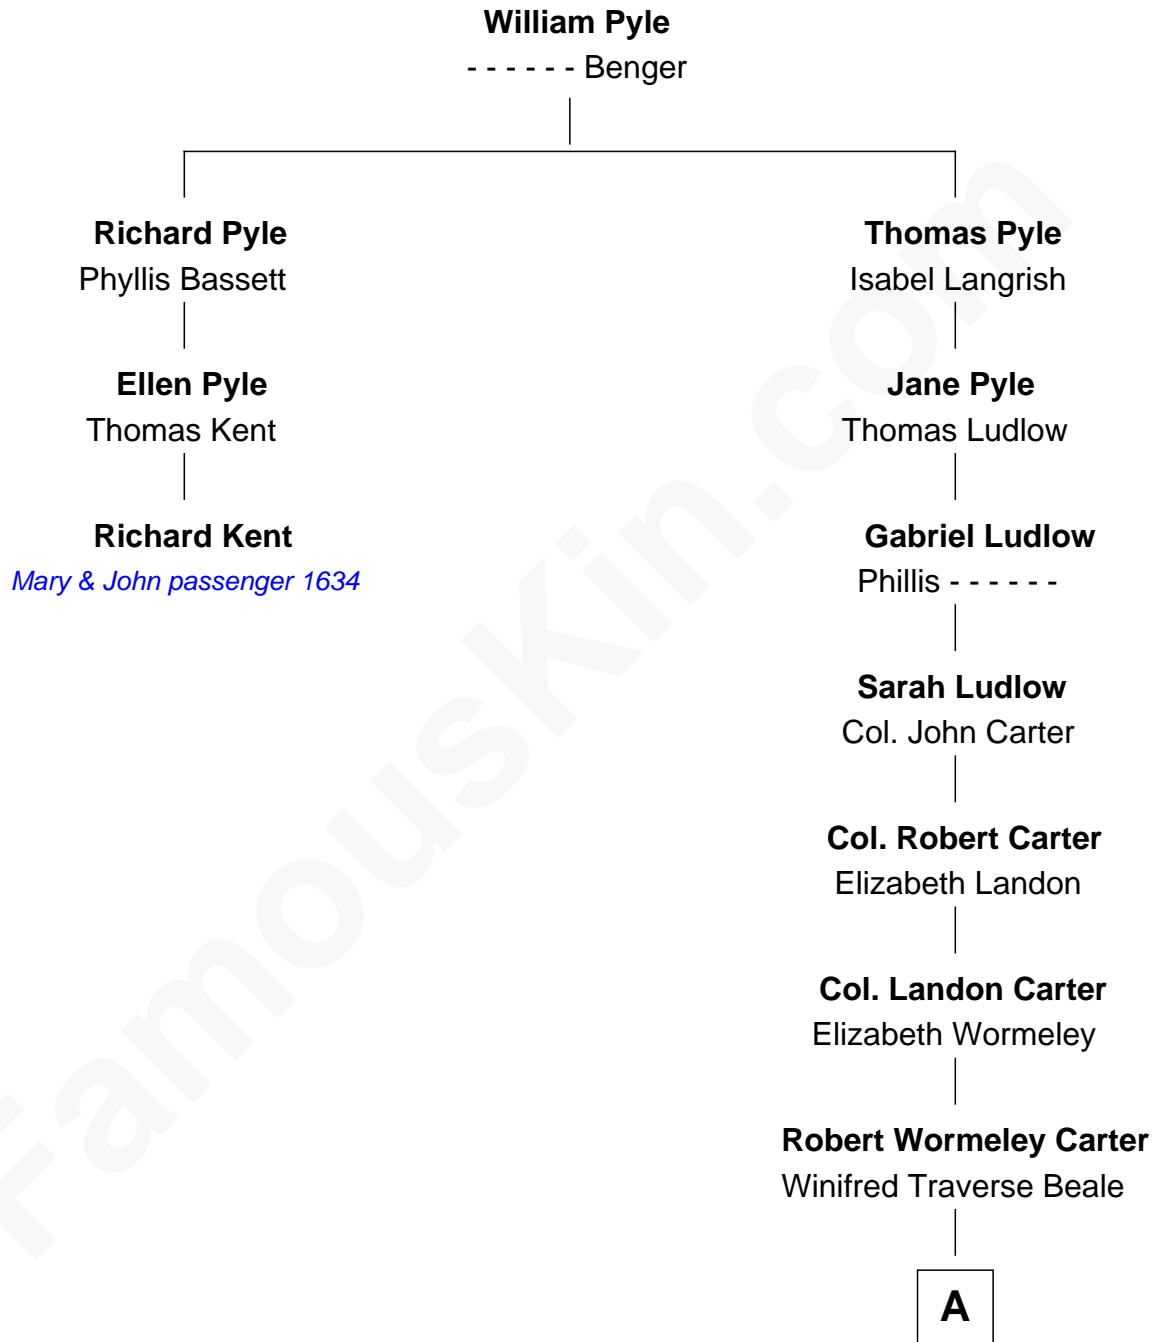

## Relationship Chart of

### Richard Kent

(c1586 - 1654) *Mary & John passenger 1634*

2nd cousin 8 times removed of

**Edward Douglass White, Jr.**

*9th U.S. Supreme Court Chief Justice*

**A**

—  
**Fanny Carter**

Thomas Ludwell Lee

—  
**Mary Aylett Lee**

Tench Ringgold

—  
**Catherine Sidney Lee Ringgold**

Edward Douglass White

—  
**Edward Douglass White, Jr.**

*U.S. Supreme Court Chief Justice*

FamousKin.com