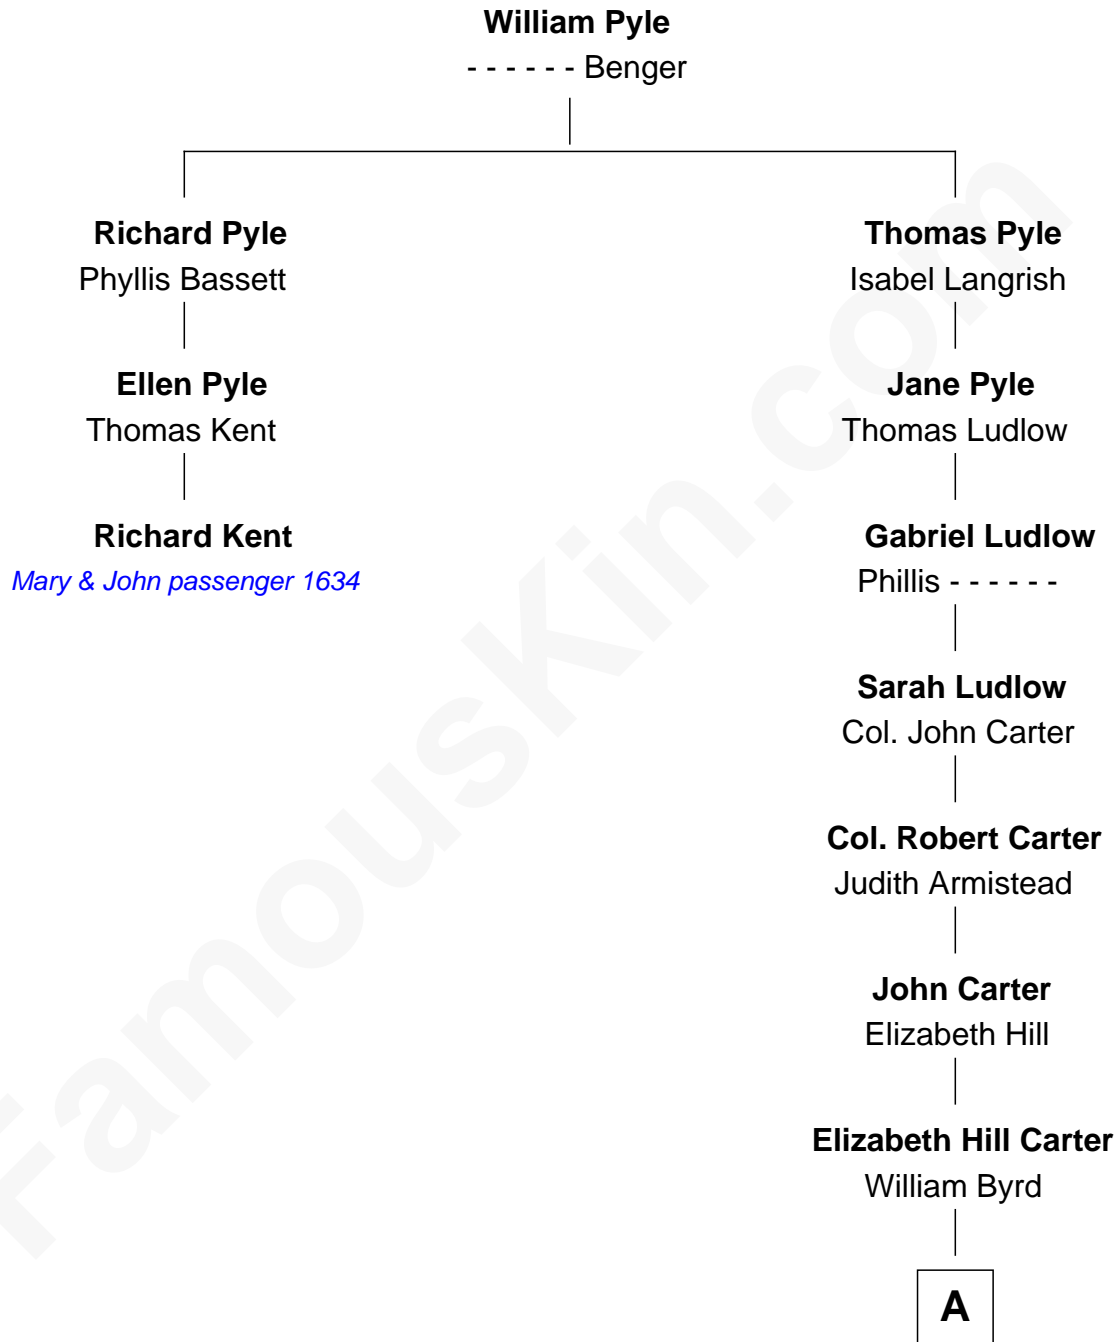

FamousKin.com

Relationship Chart of

Richard Kent

(c1586 - 1654) Mary & John passenger 1634

2nd cousin 9 times removed of

Admiral Richard Byrd
Polar Explorer

A

Thomas Taylor Byrd

Mary Armistead

Richard Evelyn Byrd

Anne Harrison

Col. William Byrd

Jane Meriwether Rivers

Richard Evelyn Byrd

Eleanor Bolling Flood

Admiral Richard Byrd

Polar Explorer

FamousKin.com