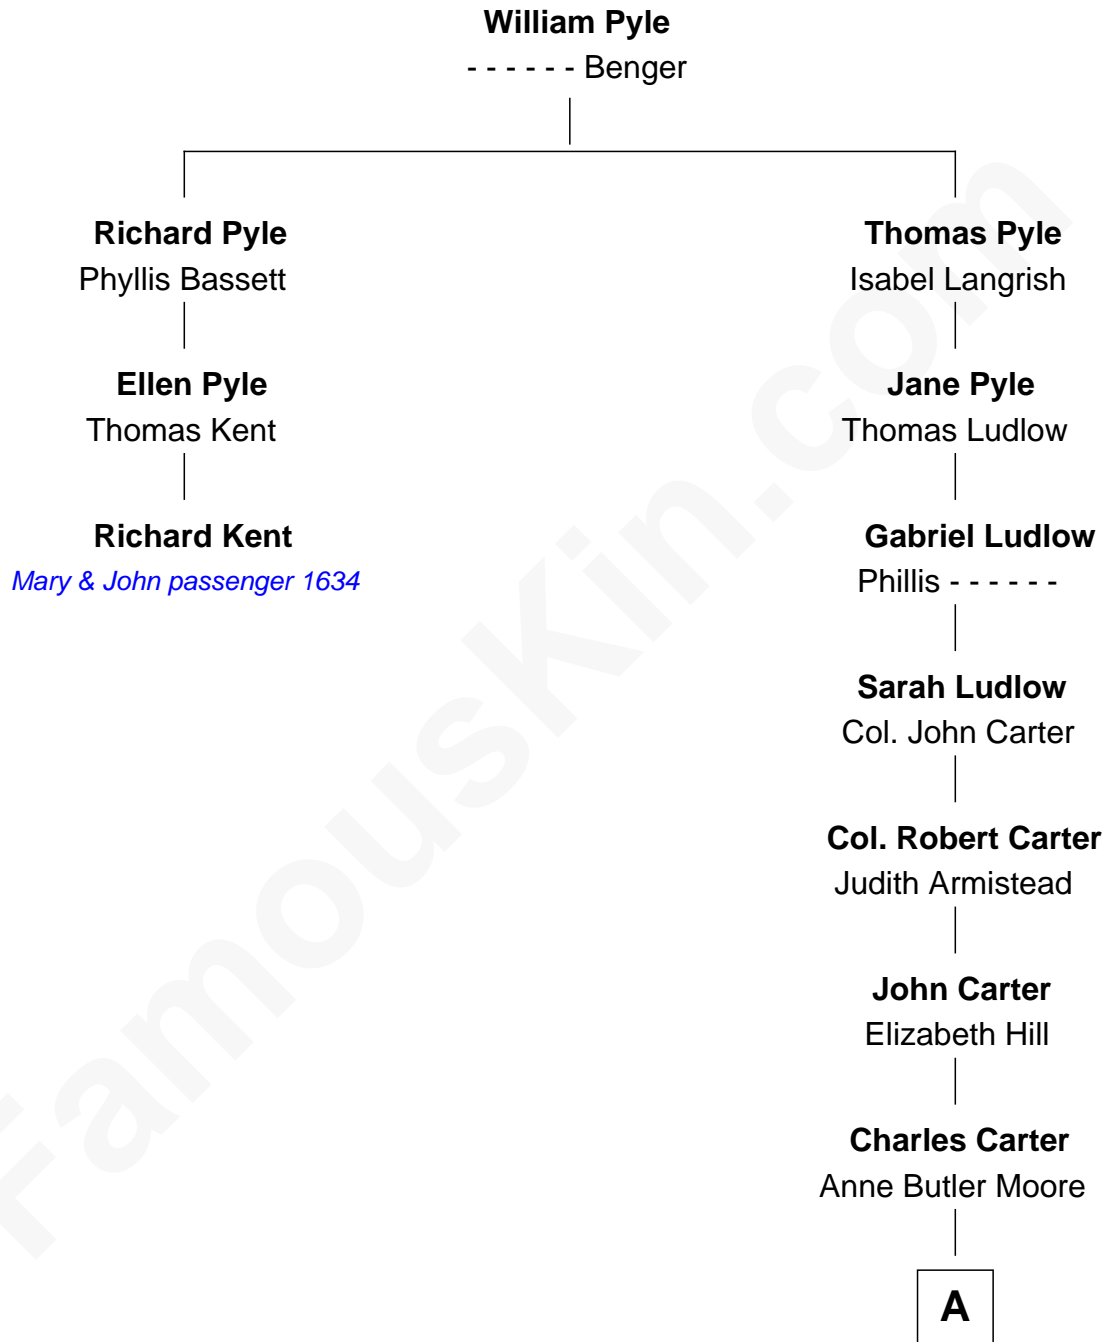

FamousKin.com

Relationship Chart of

Richard Kent

(c1586 - 1654) Mary & John passenger 1634

2nd cousin 6 times removed of

General Robert E. Lee

Confederate Army - U.S. Civil War

A

Anne Hill Carter
Maj. Gen. Henry Lee

General Robert E. Lee
Confederate Army - U.S. Civil War

FamousKin.com