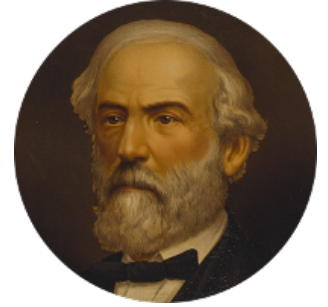

FamousKin.com

Relationship Chart of

Richard Kent

(c1586 - 1654) Mary & John passenger 1634

2nd cousin 6 times removed of

General Robert E. Lee

Confederate Army - U.S. Civil War

A

Anne Hill Carter
Maj. Gen. Henry Lee

General Robert E. Lee
Confederate Army - U.S. Civil War

FamousKin.com