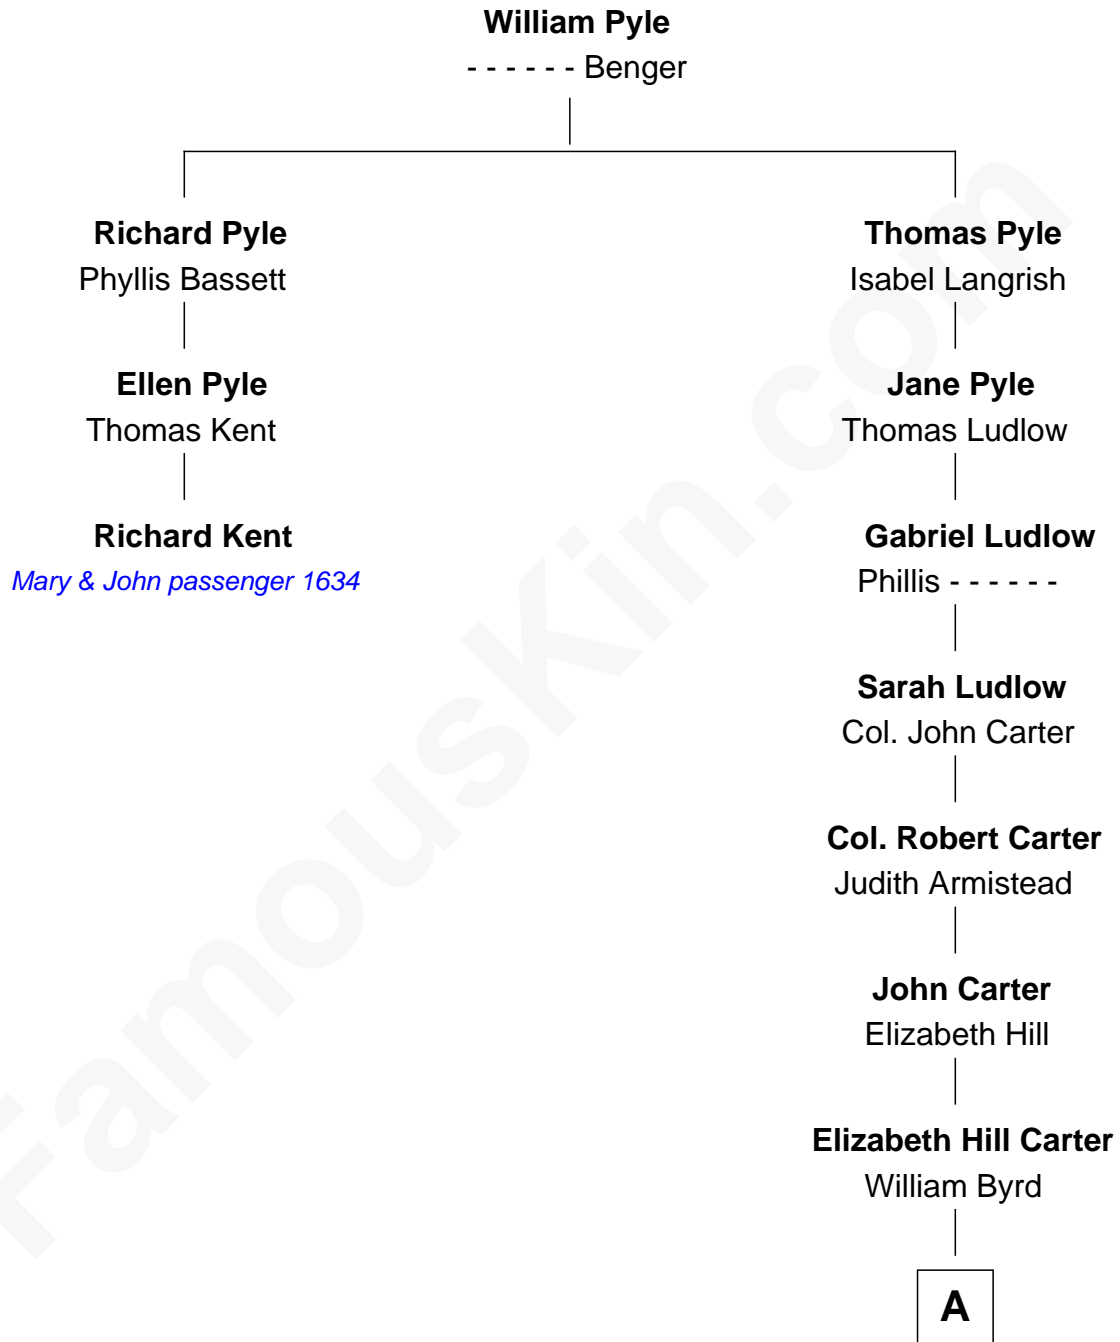

FamousKin.com
Relationship Chart of
Richard Kent

(c1586 - 1654) Mary & John passenger 1634

2nd cousin 9 times removed of

Harry F. Byrd

50th Governor of Virginia

A

Thomas Taylor Byrd

Mary Armistead

Richard Evelyn Byrd

Anne Harrison

Col. William Byrd

Jane Meriwether Rivers

Richard Evelyn Byrd

Eleanor Bolling Flood

Harry F. Byrd

50th Governor of Virginia