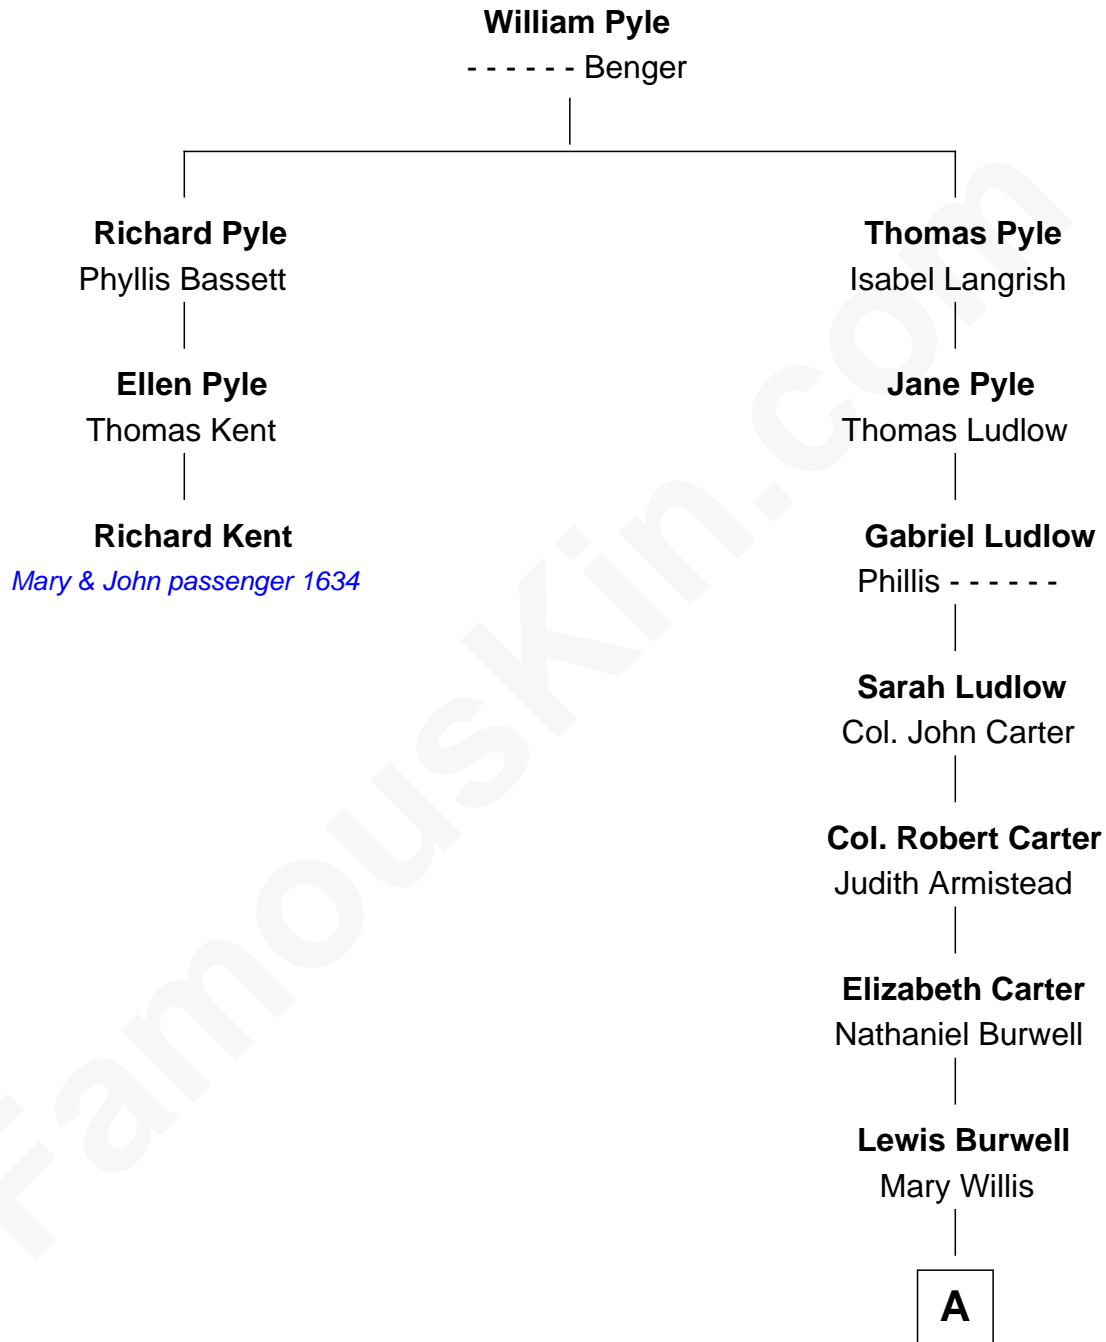

FamousKin.com
Relationship Chart of
Richard Kent

(c1586 - 1654) Mary & John passenger 1634

2nd cousin 12 times removed of

Mary Chapin Carpenter
Singer and Songwriter

A

Rebecca Lewis Burwell

Col. Jacquelin Ambler

Mary Willis Ambler

John Marshall

Dr. Jacquelin Ambler Marshall

Eliza L. Steptoe Clarkson

Eliza Marshall

Harrison Robertson

Harrison Robertson

Mary L. Vawter