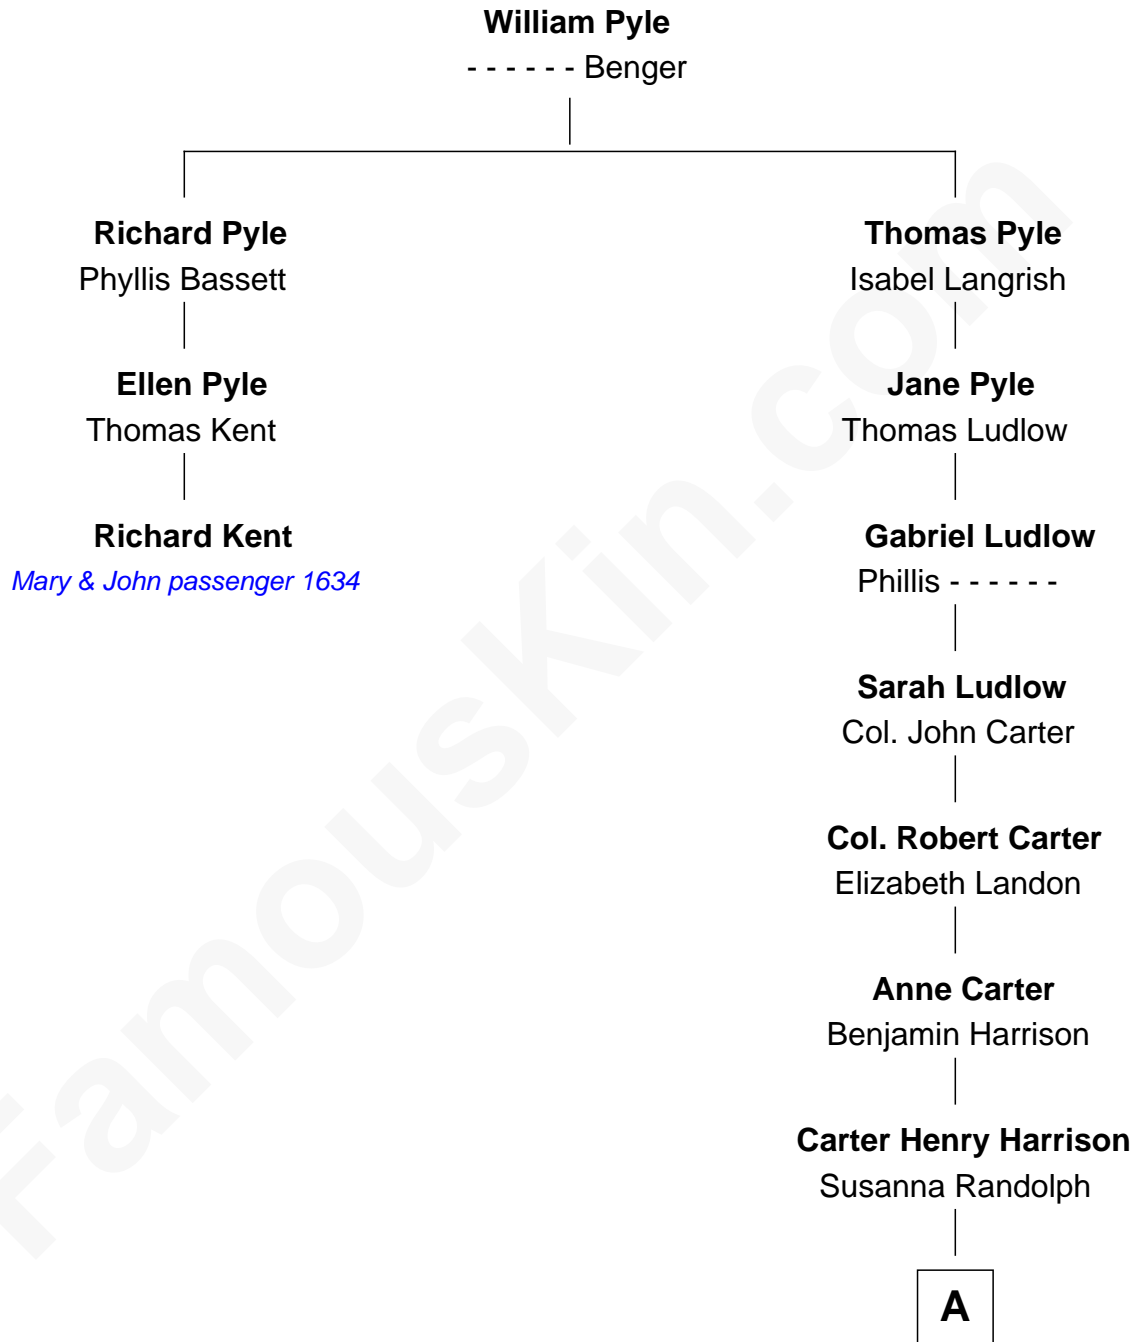

FamousKin.com

Relationship Chart of

Richard Kent

(c1586 - 1654) *Mary & John passenger 1634*

2nd cousin 12 times removed of

Edward Norton
Movie Actor

A

Randolph Harrison

Mary Randolph

Carter Henry Harrison

Janetta Ravenscroft Fisher

Henry Harrison

Jane St. Clair Cochran

George Moffett Harrison

Bettie Montgomery. Kent

Joseph Kent Harrison

Cornelia Long Somerville

Betty Kent Harrison

Edward Mower Norton

Edward Mower Norton

Lydia Robinson Rouse

Edward Norton

Movie Actor