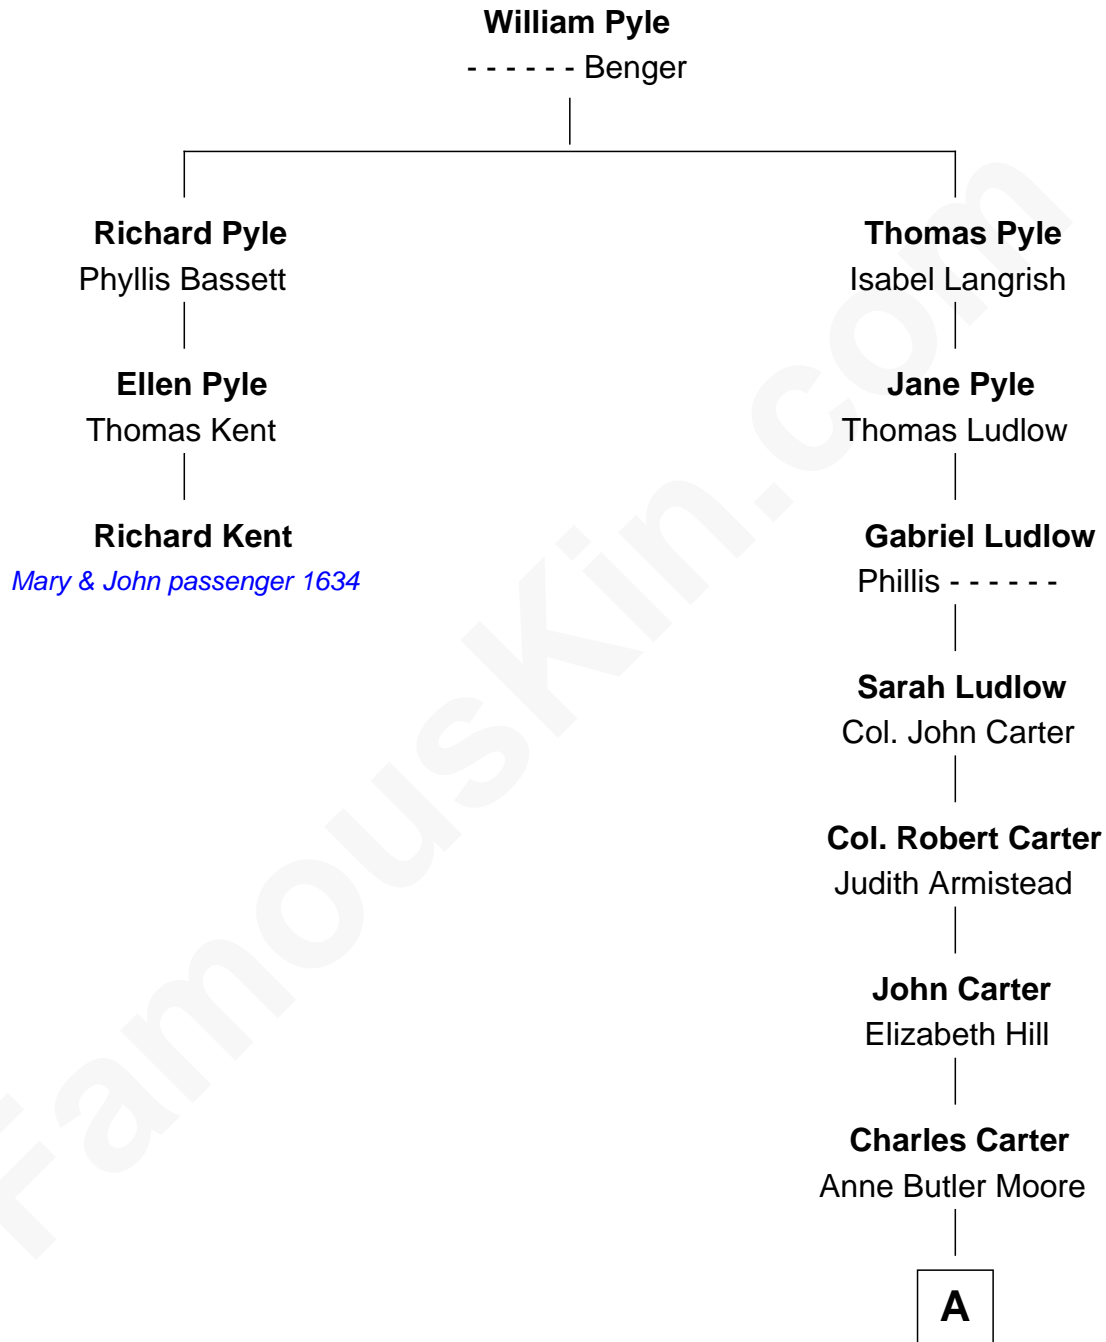

FamousKin.com

Relationship Chart of

Richard Kent

(c1586 - 1654) Mary & John passenger 1634

2nd cousin 7 times removed of

Fitzhugh Lee

40th Governor of Virginia

A

—
Anne Hill Carter
Maj. Gen. Henry Lee

—
Sydney Smith Lee
Anna Maria Mason

—
Fitzhugh Lee
40th Governor of Virginia

FamousKin.com