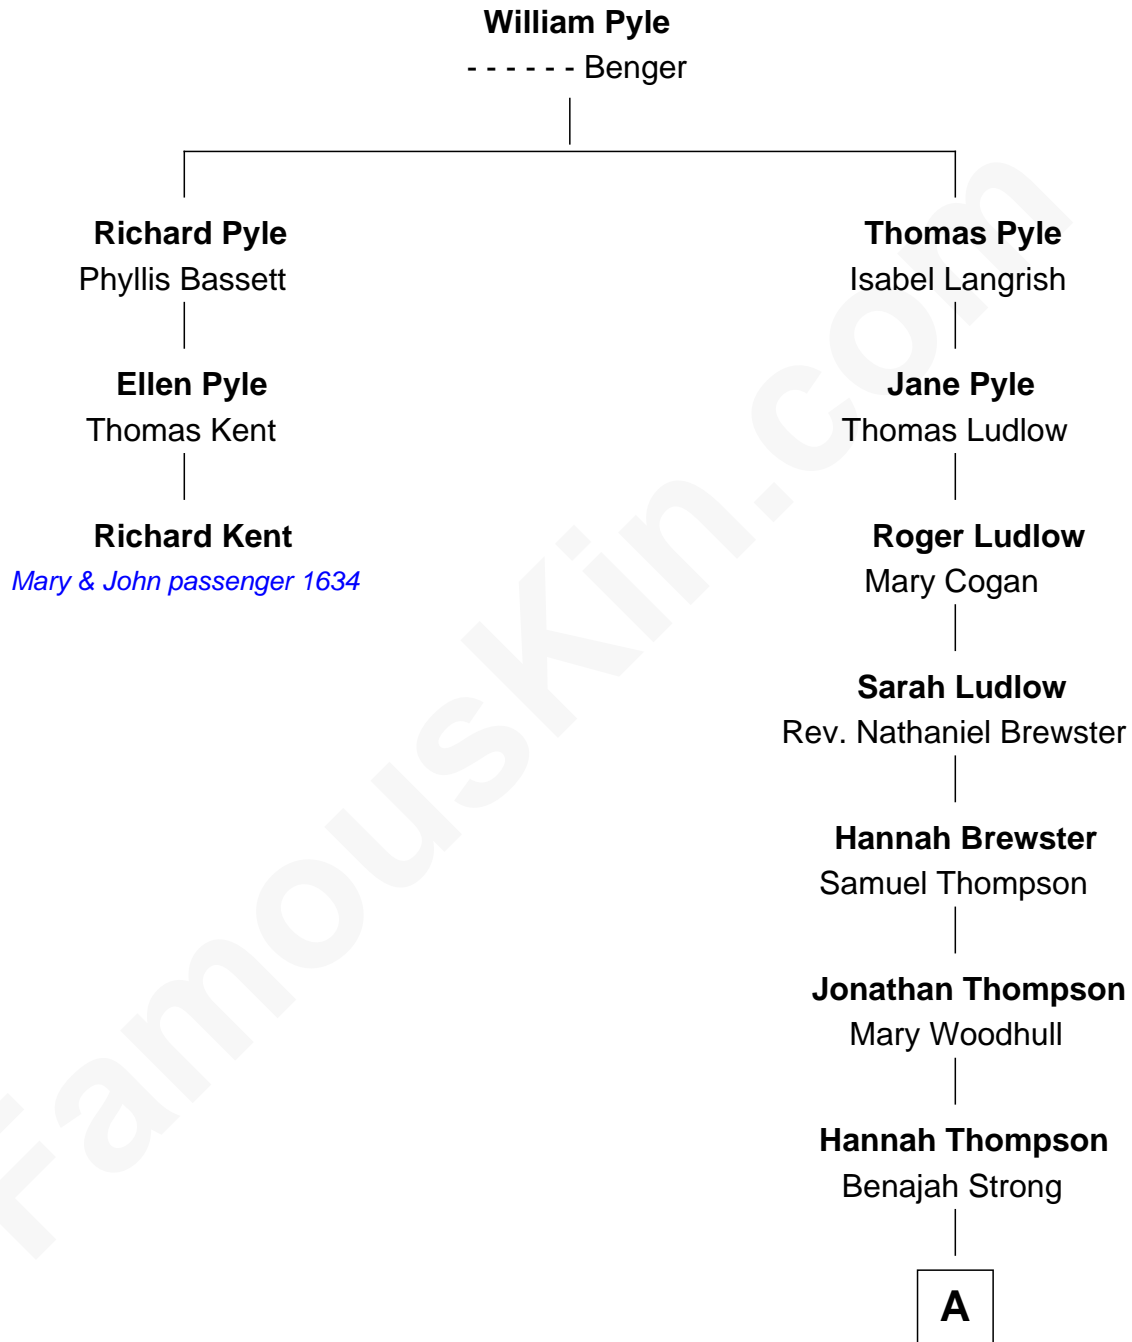

FamousKin.com

Relationship Chart of

Richard Kent

(c1586 - 1654) Mary & John passenger 1634

2nd cousin 12 times removed of

Jordan Peele

TV and Movie Actor

A

Samuel Strong

Ruth Carll

Ellis Strong

Mary Jackson

Elbert Strong

Maria Louise Marshall

Walter Robbins Strong

Nettie Wicks

Louise Strong

Everett Sidney Taylor

Josephine Helen Taylor

Earl Haworth Williams

Lucinda J. Williams

Hayward Peele

Jordan Peele

TV and Movie Actor