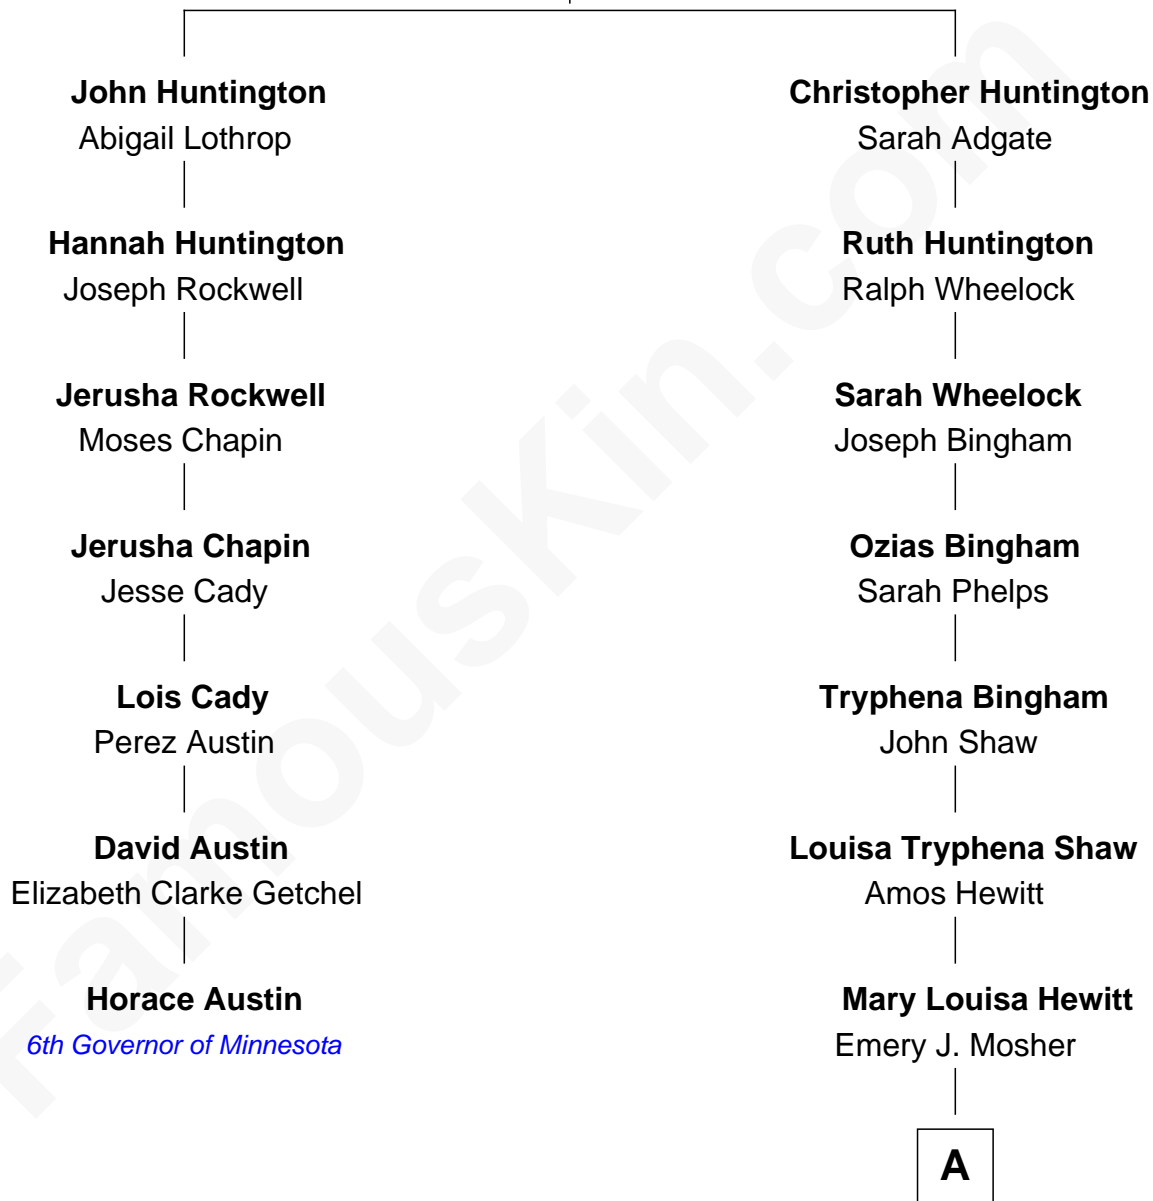

FamousKin.com Relationship Chart of

Horace Austin

6th Governor of Minnesota

6th cousin 5 times removed of

Rainn Wilson

TV and Movie Actor

Christopher Huntington

Ruth Rockwell

A

Charles E. Mosher

Susanna Jane Garrison

Edna Lora Mosher

Theodore Orick Whitman

Rollie Harrison Whitman

Catherine Josephine Williams

Patricia May Whitman