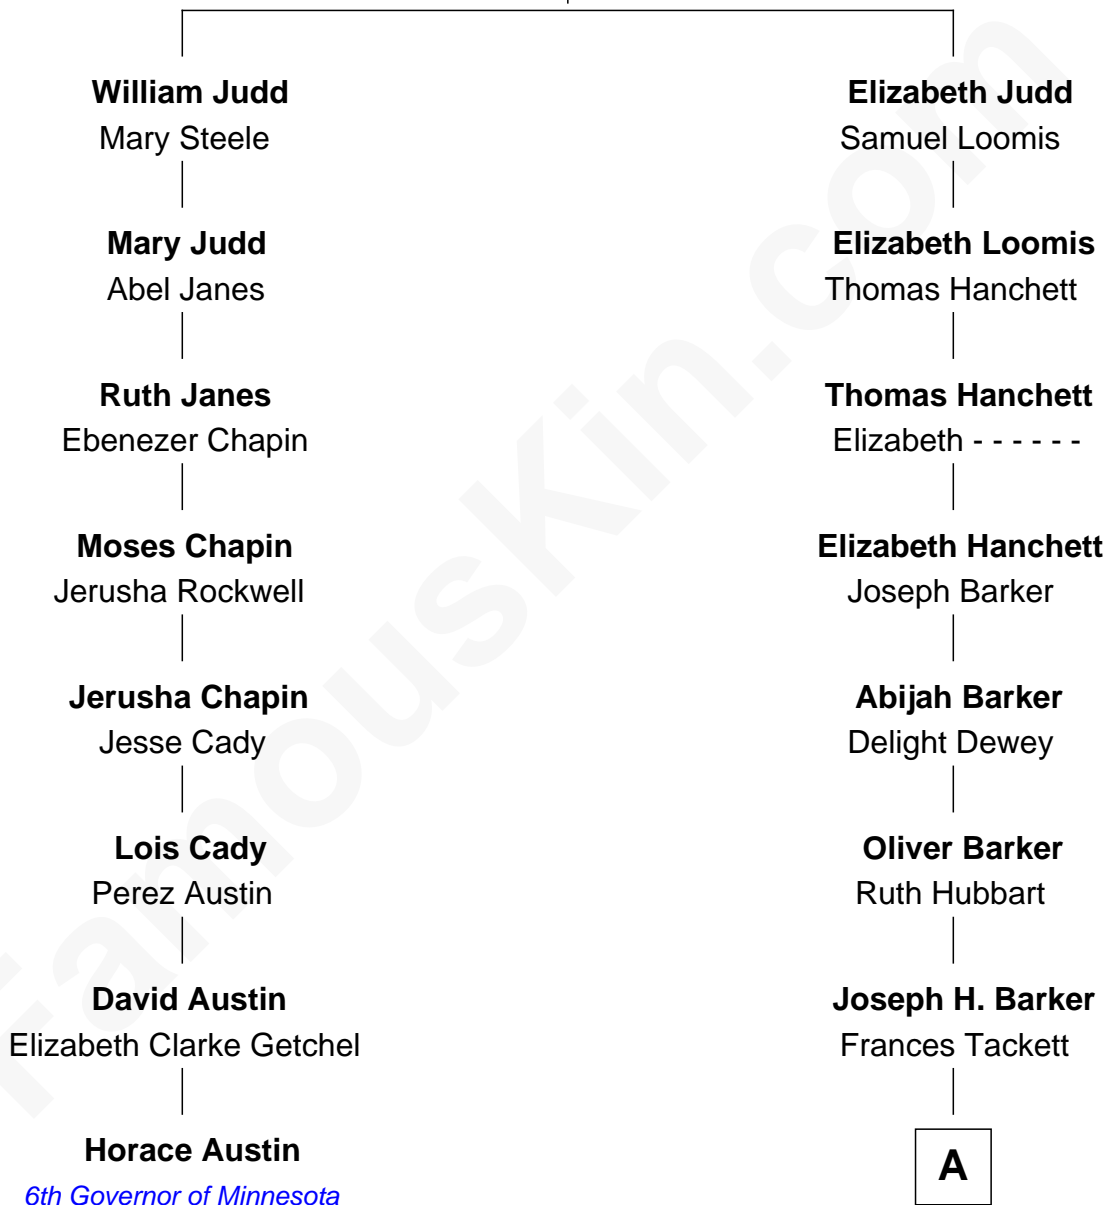

# FamousKin.com Relationship Chart of

**Horace Austin**

*6th Governor of Minnesota*

7th cousin 1 time removed of

**Bob Barker**

*TV Game Show Host*

**Thomas Judd**  
Elizabeth - - - - -

**A**

**Byron John Barker**  
Matilda Kent Tarleton

**Bob Barker**  
*TV Game Show Host*

FamousKin.com