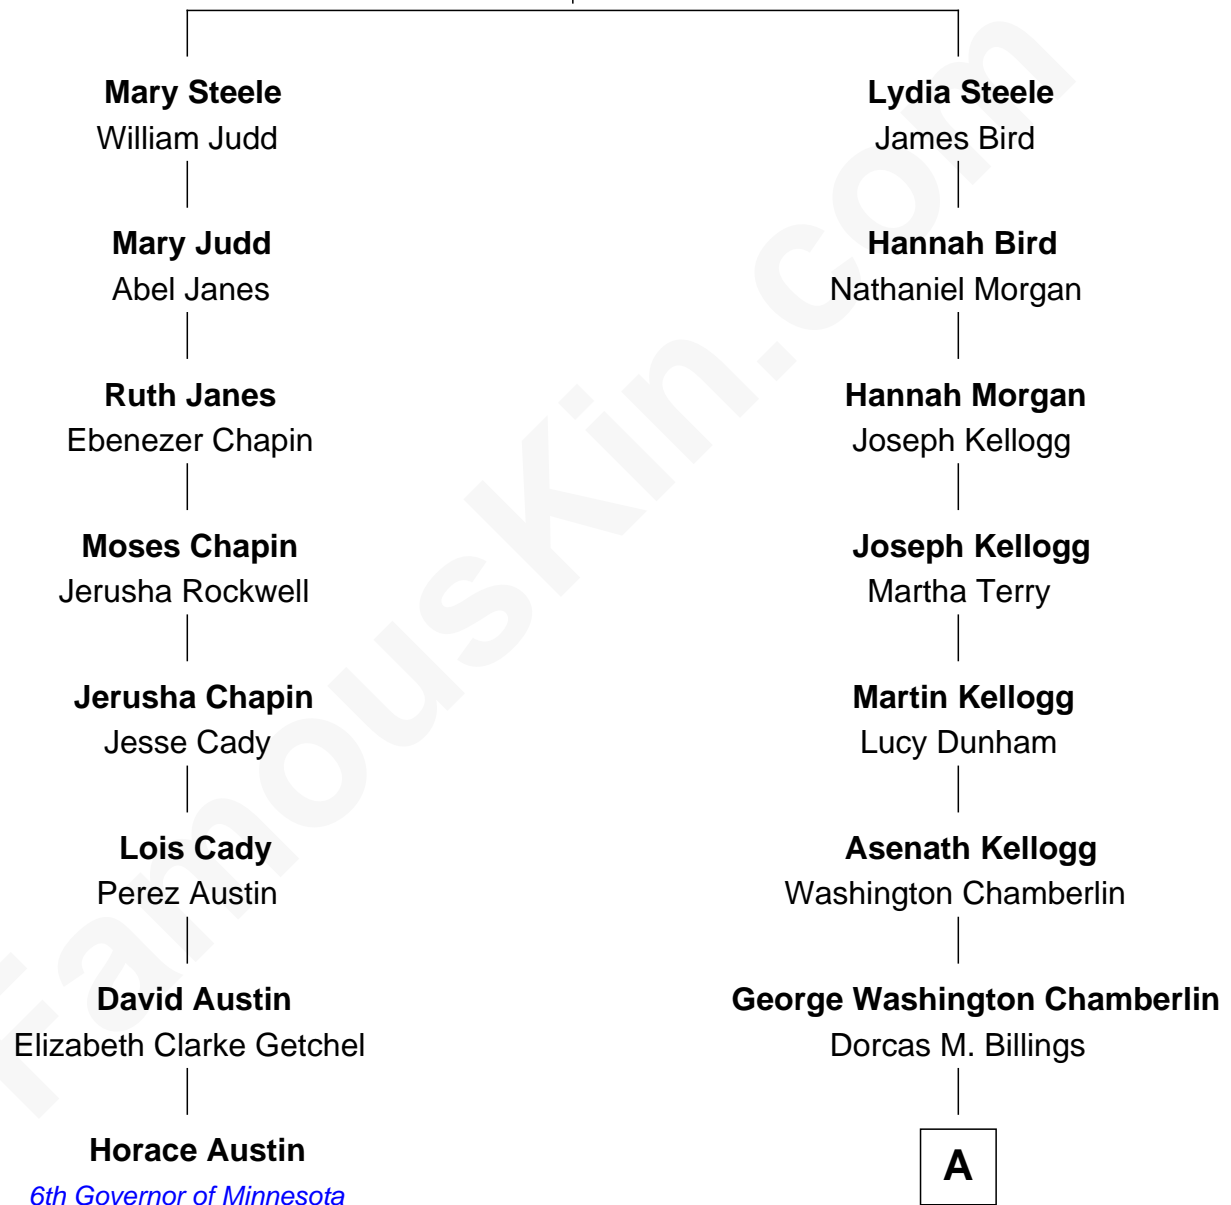

FamousKin.com Relationship Chart of

Horace Austin

6th Governor of Minnesota

7th cousin 5 times removed of

Shannon Woodward

TV and Movie Actress

John Steele
Rachel Talcott

A