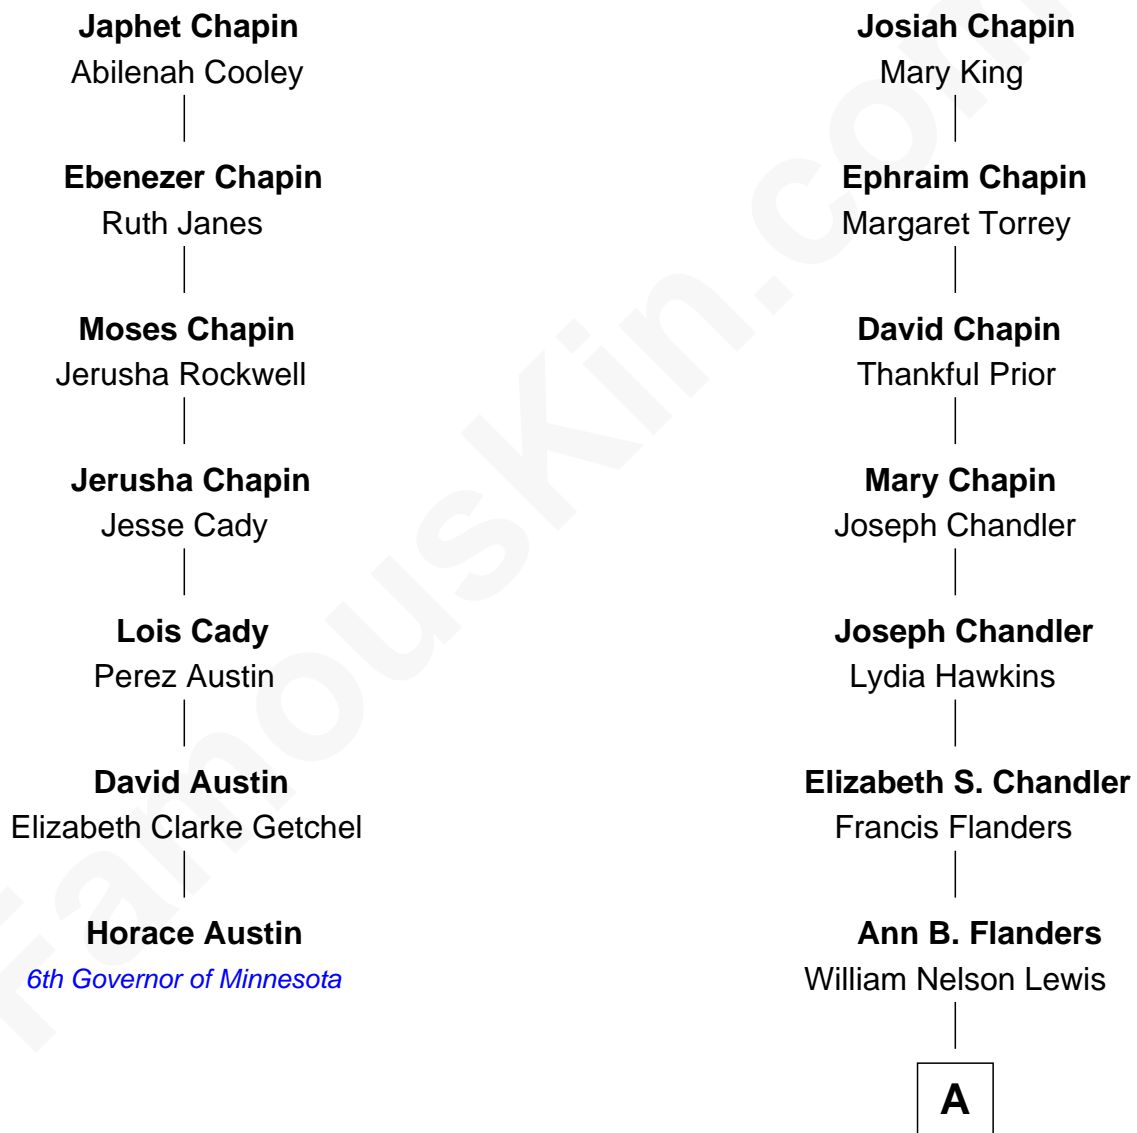

# FamousKin.com Relationship Chart of

**Horace Austin**

*6th Governor of Minnesota*

6th cousin 4 times removed of

**Jackson Browne**

*Singer and Songwriter*

**Samuel Chapin**

Cicely Penney

**A**

—  
**Diantha Rose Lewis**  
Frederick William Browne

—  
**Clyde Nelson Browne**  
Edith Grace Wassum

—  
**Clyde Jack Browne**  
Beatrice Amanda Dahl

—  
**Jackson Browne**  
*Singer and Songwriter*