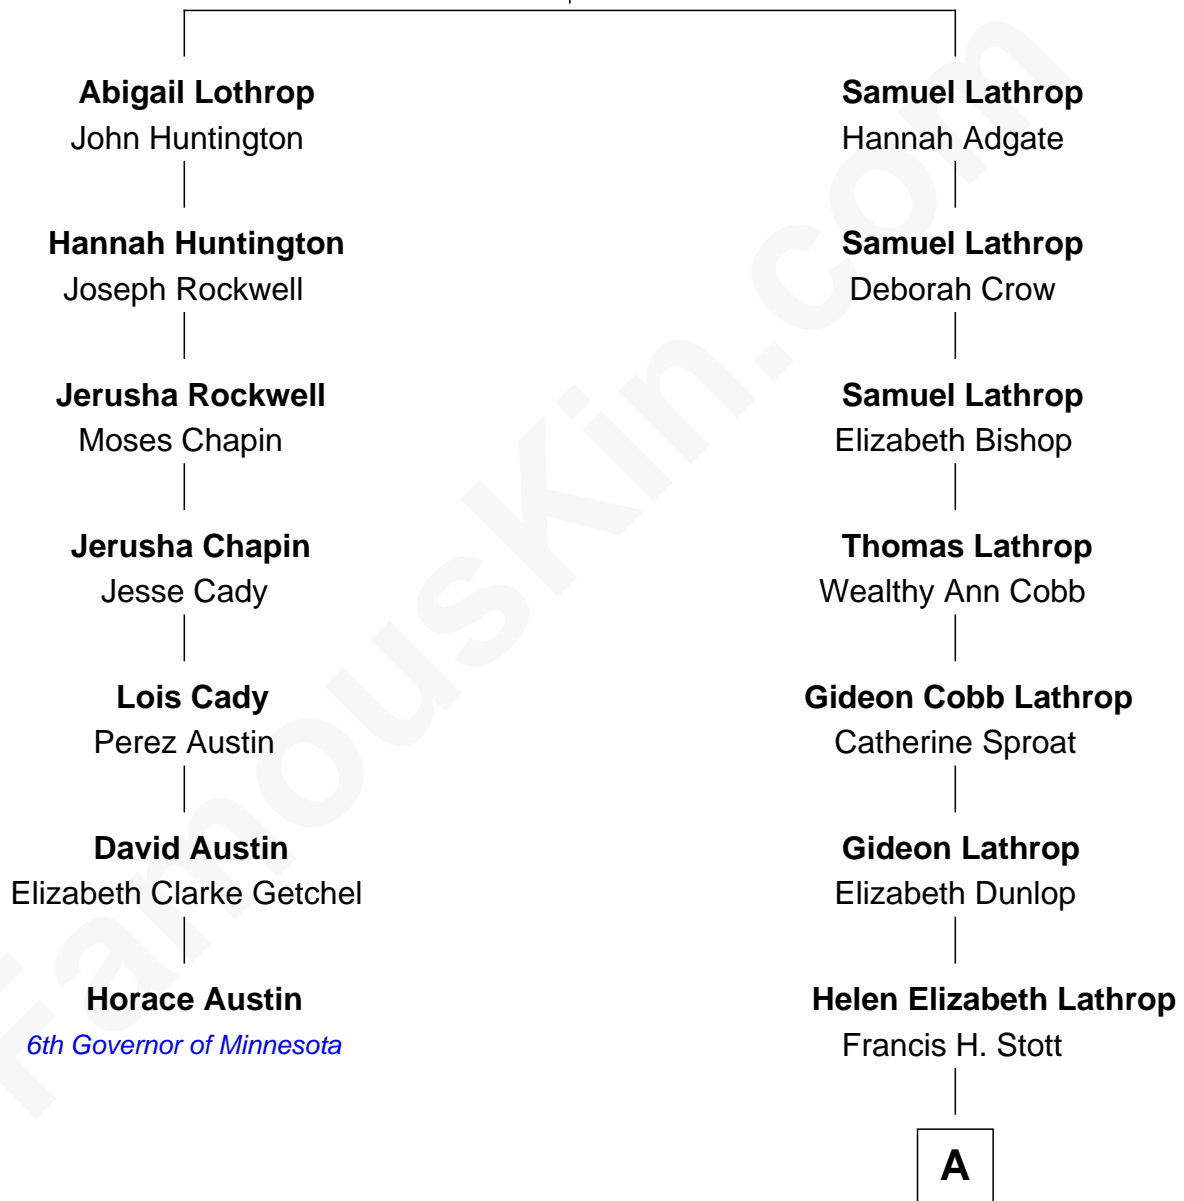

# FamousKin.com Relationship Chart of

**Horace Austin**

*6th Governor of Minnesota*

6th cousin 3 times removed of

**Ann B. Davis**

*TV Actress*

**Samuel Lothrop**  
Elizabeth Scudder

**A**