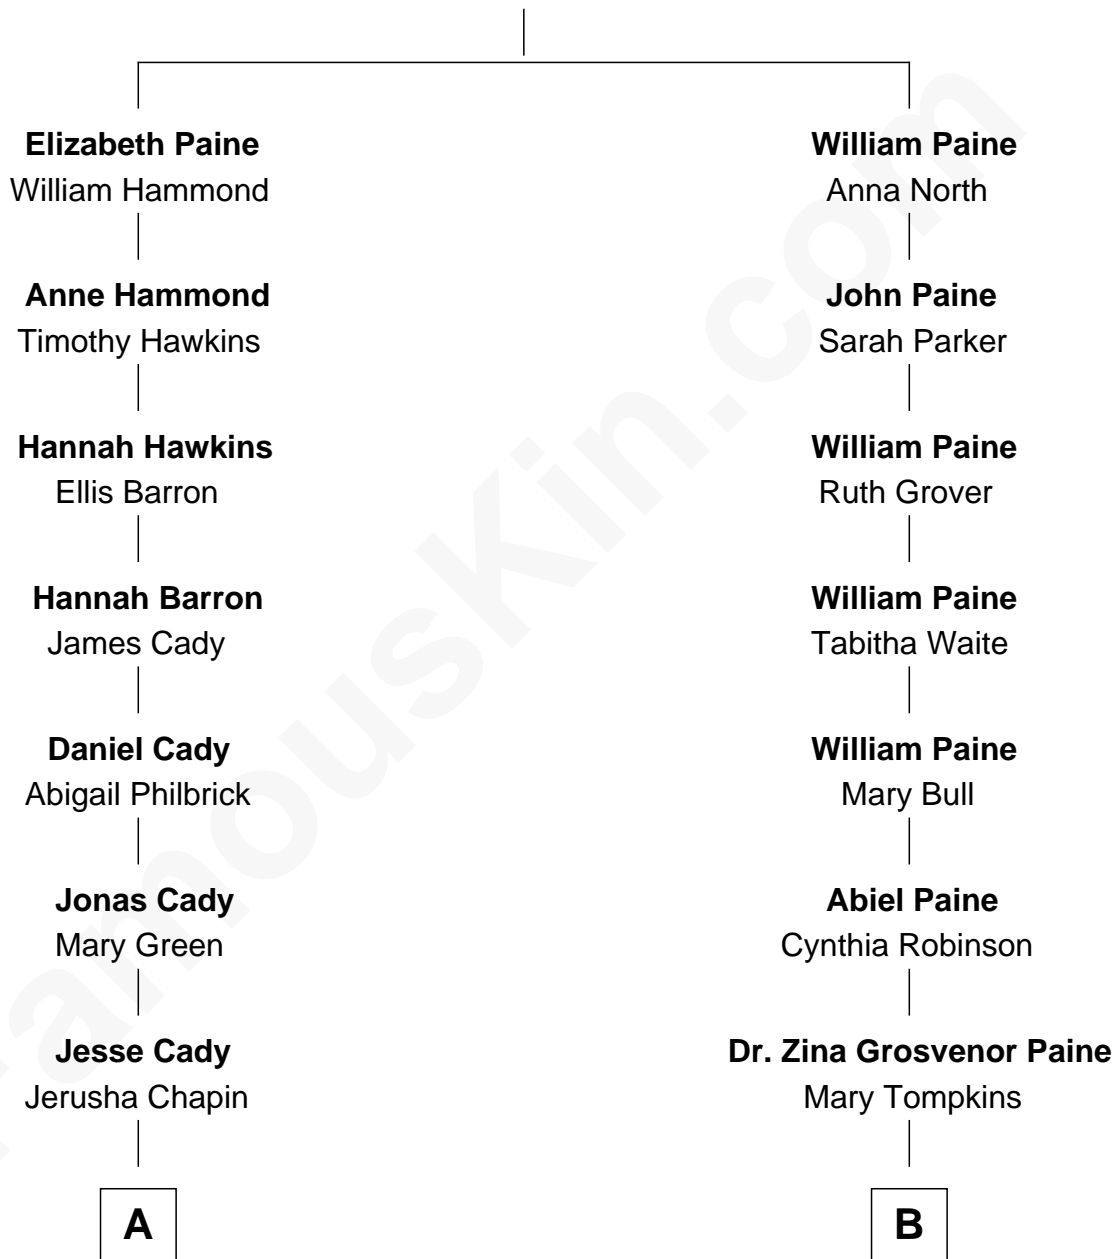

# FamousKin.com Relationship Chart of

**Horace Austin**

*6th Governor of Minnesota*

9th cousin of

**Charles M. Dale**

*66th Governor of New Hampshire*

**William Paine**

Agnes Neves

**A**

**Lois Cady**  
Perez Austin

**David Austin**  
Elizabeth Clarke Getchel

**Horace Austin**  
*6th Governor of Minnesota*

**B**

**Nathaniel Tompkins Paine**  
Martha Mariah Milby

**Maud Paine**  
Fred Vernon Dale

**Charles M. Dale**  
*66th Governor of New Hampshire*

FamousKin.com