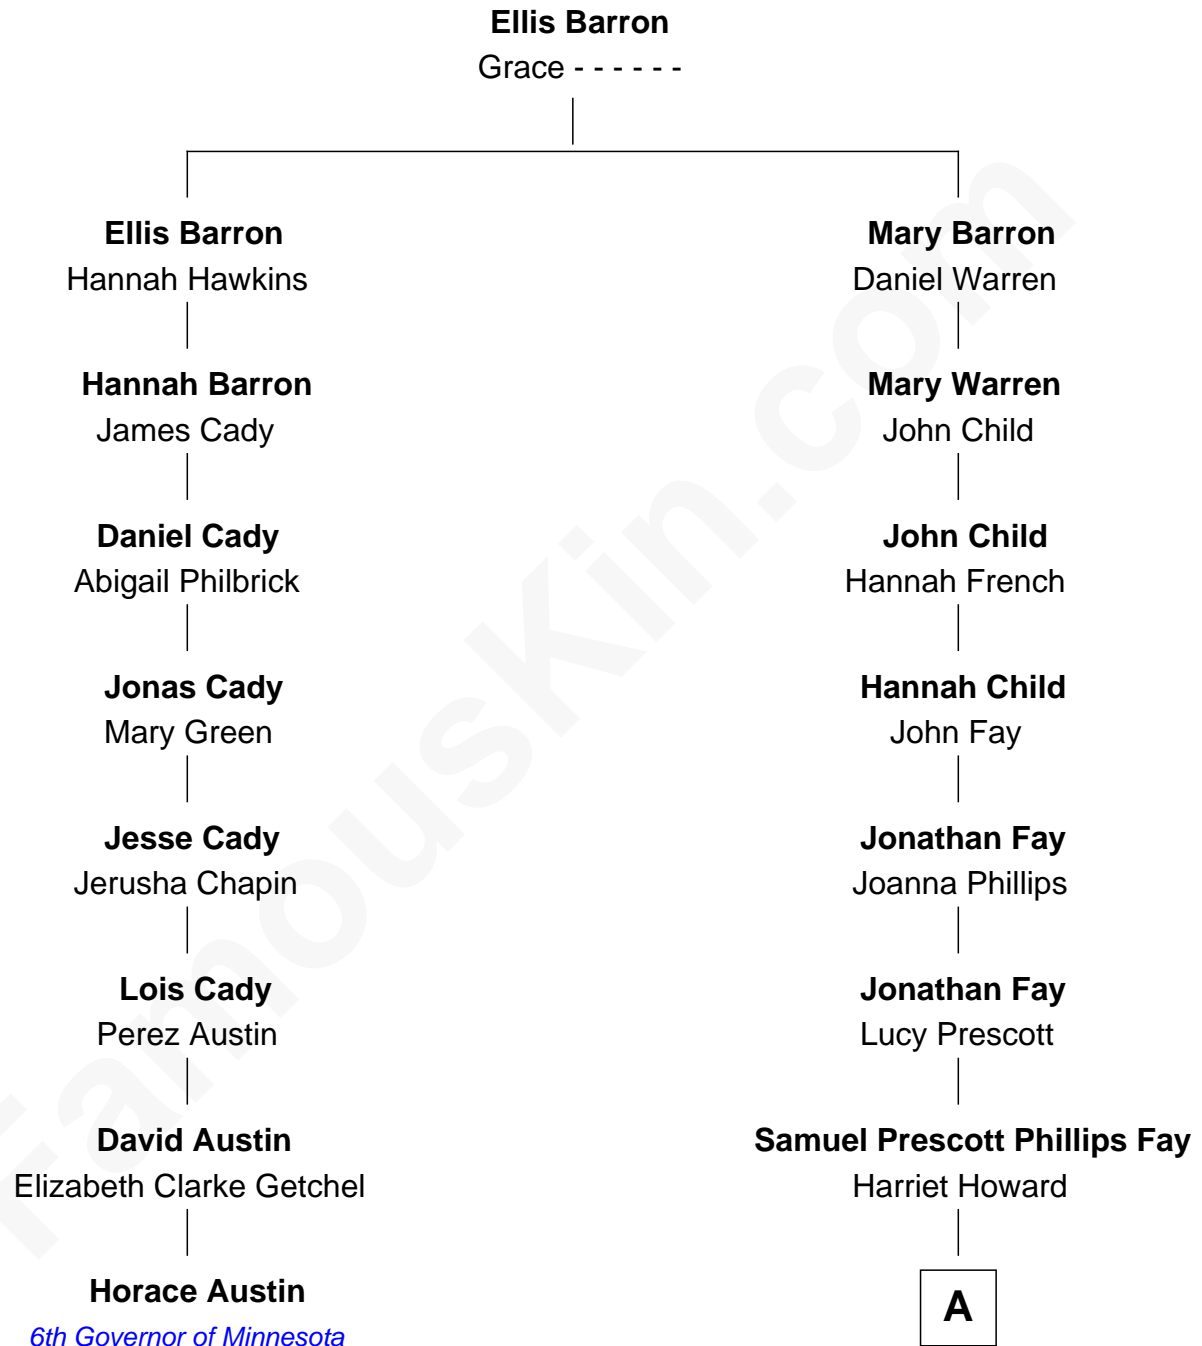

# FamousKin.com Relationship Chart of

**Horace Austin**

*6th Governor of Minnesota*

7th cousin 5 times removed of

**George W. Bush**

*43rd U.S. President*

A

**Samuel Howard Fay**  
Susan Montfort Shellman

**Harriet Eleanor Fay**  
Rev. James Smith Bush

**Samuel Prescott Bush**  
Flora Sheldon

**Prescott Sheldon Bush**  
Dorothy Wear Walker

**George Herbert Walker Bush**  
Barbara Pierce

**George W. Bush**  
*43rd U.S. President*