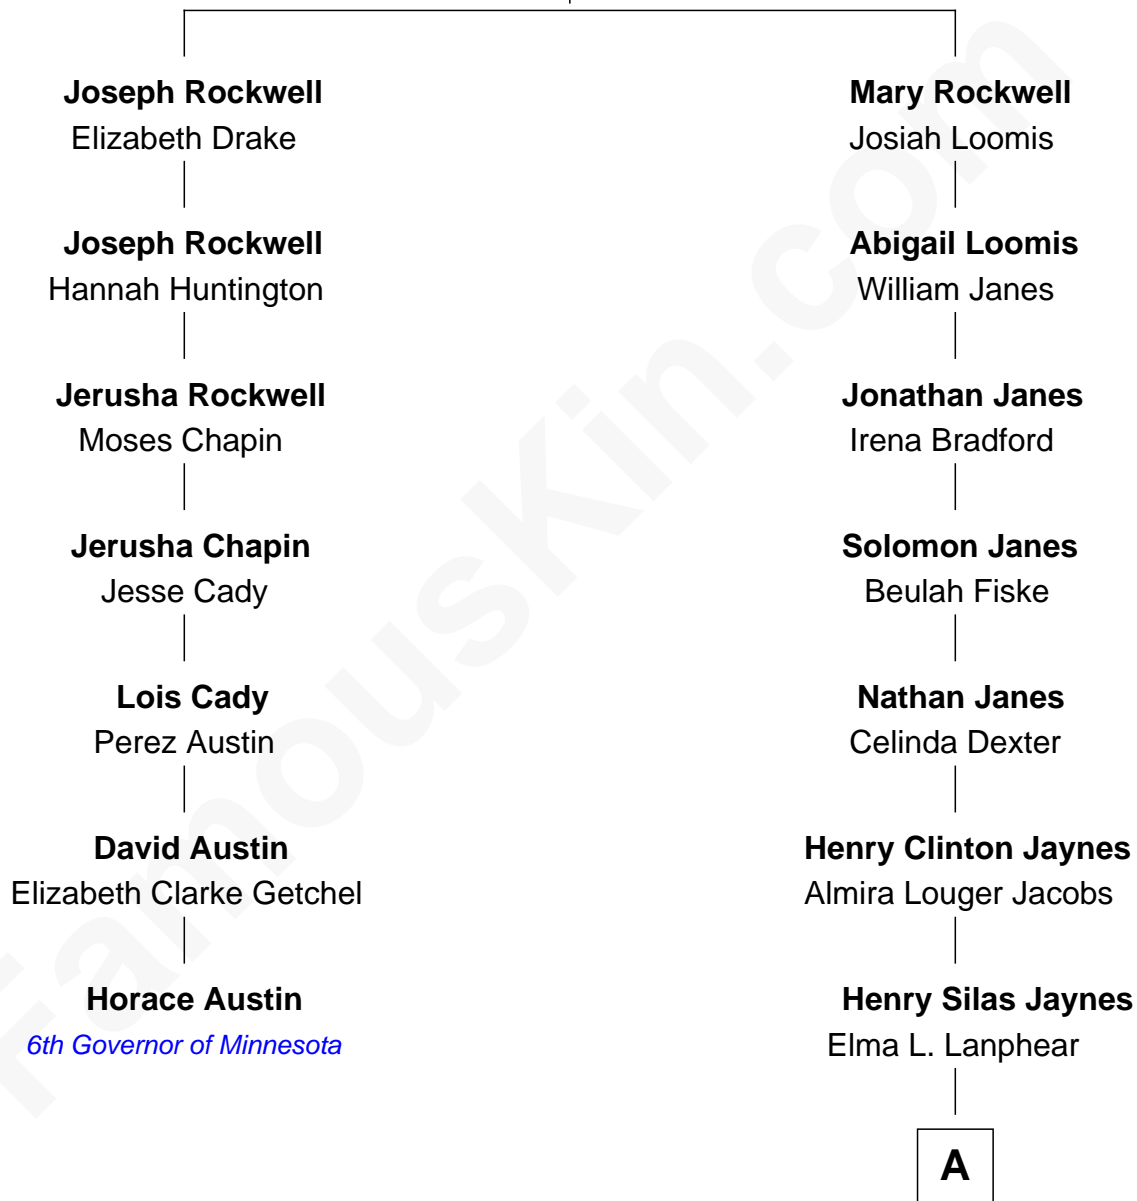

# FamousKin.com Relationship Chart of

**Horace Austin**

*6th Governor of Minnesota*

6th cousin 2 times removed of

**Henry Fonda**

*Movie Actor*

**Samuel Rockwell**

Mary Norton

**A**

Herberta Elma Jaynes

William Brace Fonda

**Henry Fonda**

*Movie Actor*

FamousKin.com