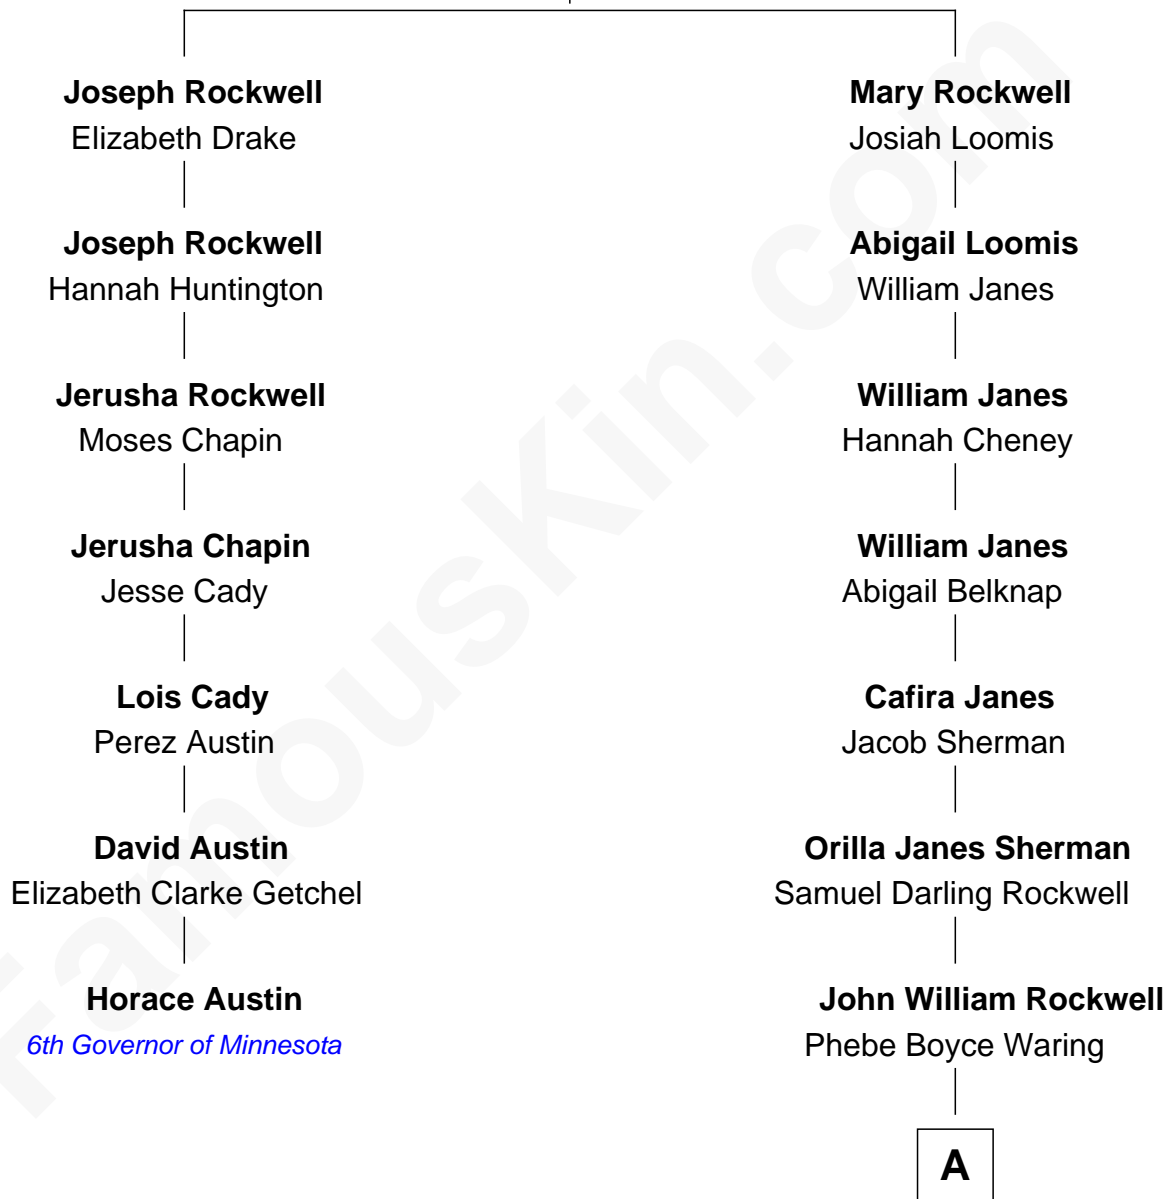

FamousKin.com Relationship Chart of

Horace Austin

6th Governor of Minnesota

6th cousin 2 times removed of

Norman Rockwell

American Artist

Samuel Rockwell

Mary Norton

A

—
Jarvis Waring Rockwell

Anne Mary Hill

—
Norman Rockwell

American Artist

FamousKin.com