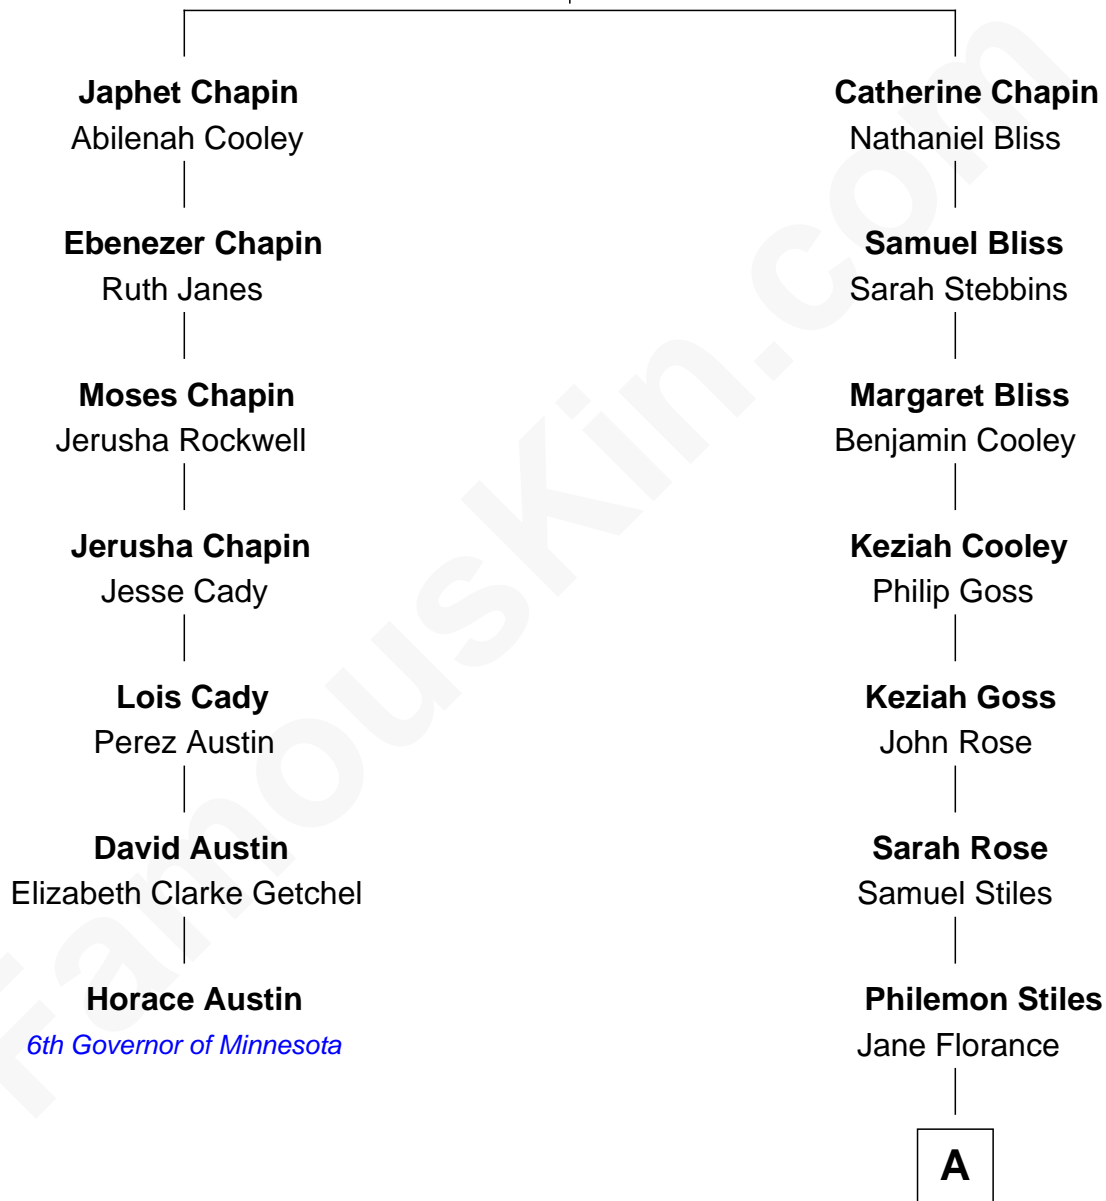

# FamousKin.com Relationship Chart of

**Horace Austin**

*6th Governor of Minnesota*

6th cousin 3 times removed of

**Humphrey Bogart**

*Movie Actor*

**Samuel Chapin**

Cicely Penney

**A**

**Julia Ann Stiles**  
Adam Welty Bogart

**Dr. Belmont Deforest Bogart**  
Maud Humphrey

**Humphrey Bogart**  
*Movie Actor*

FamousKin.com