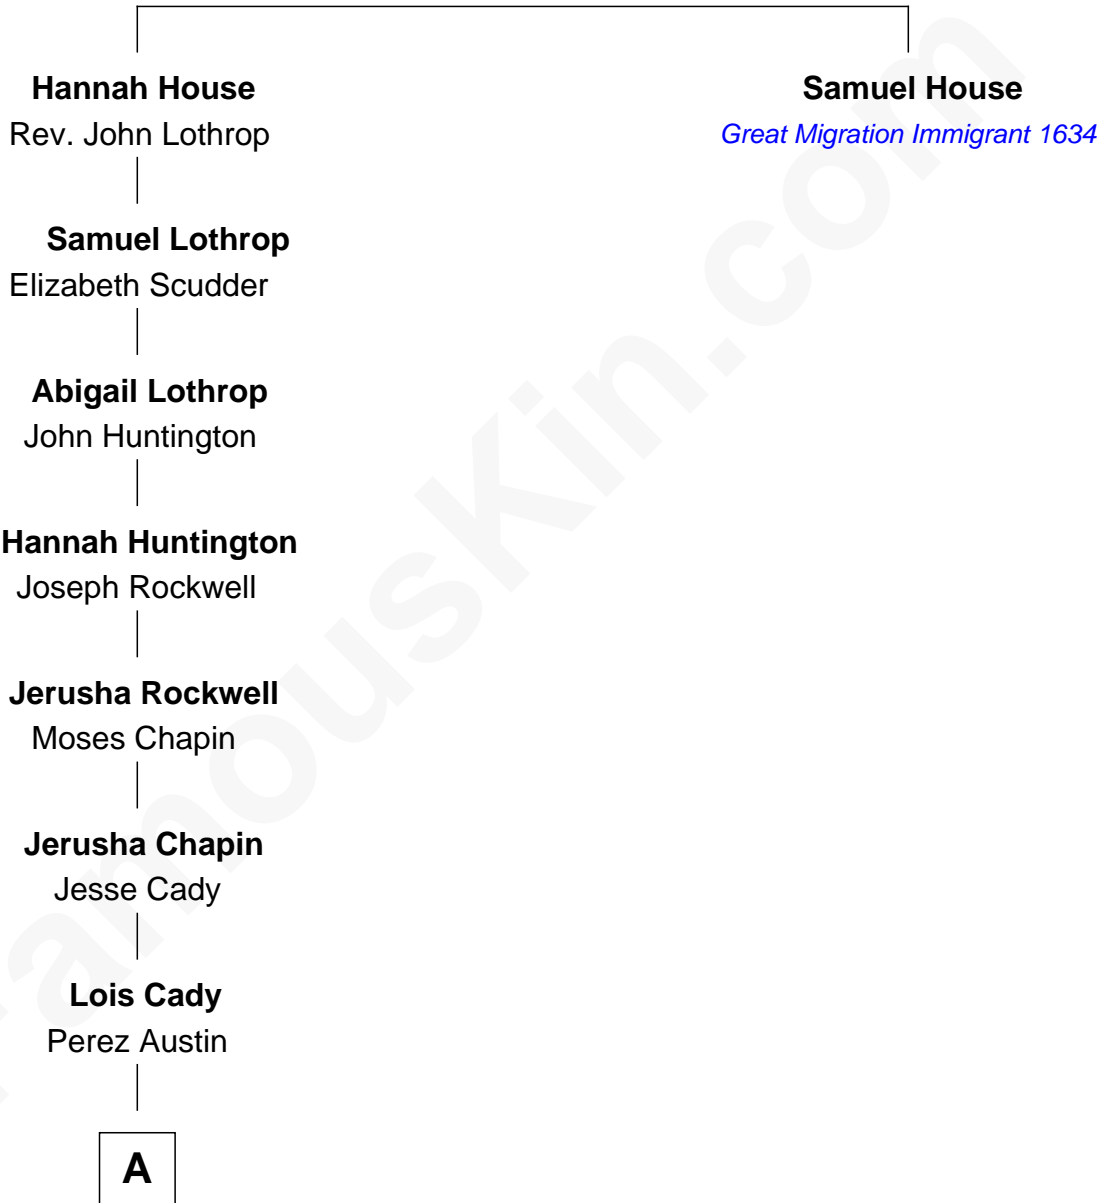

# FamousKin.com Relationship Chart of

**Horace Austin**

*6th Governor of Minnesota*

**6th great-grandnephew of**

**Samuel House**

*(c1610 - 1661) Great Migration Immigrant 1634*

**Rev. John House**

Alice - - - - -

**A**

—  
**David Austin**  
Elizabeth Clarke Getchel

—  
**Horace Austin**  
*6th Governor of Minnesota*

FamousKin.com