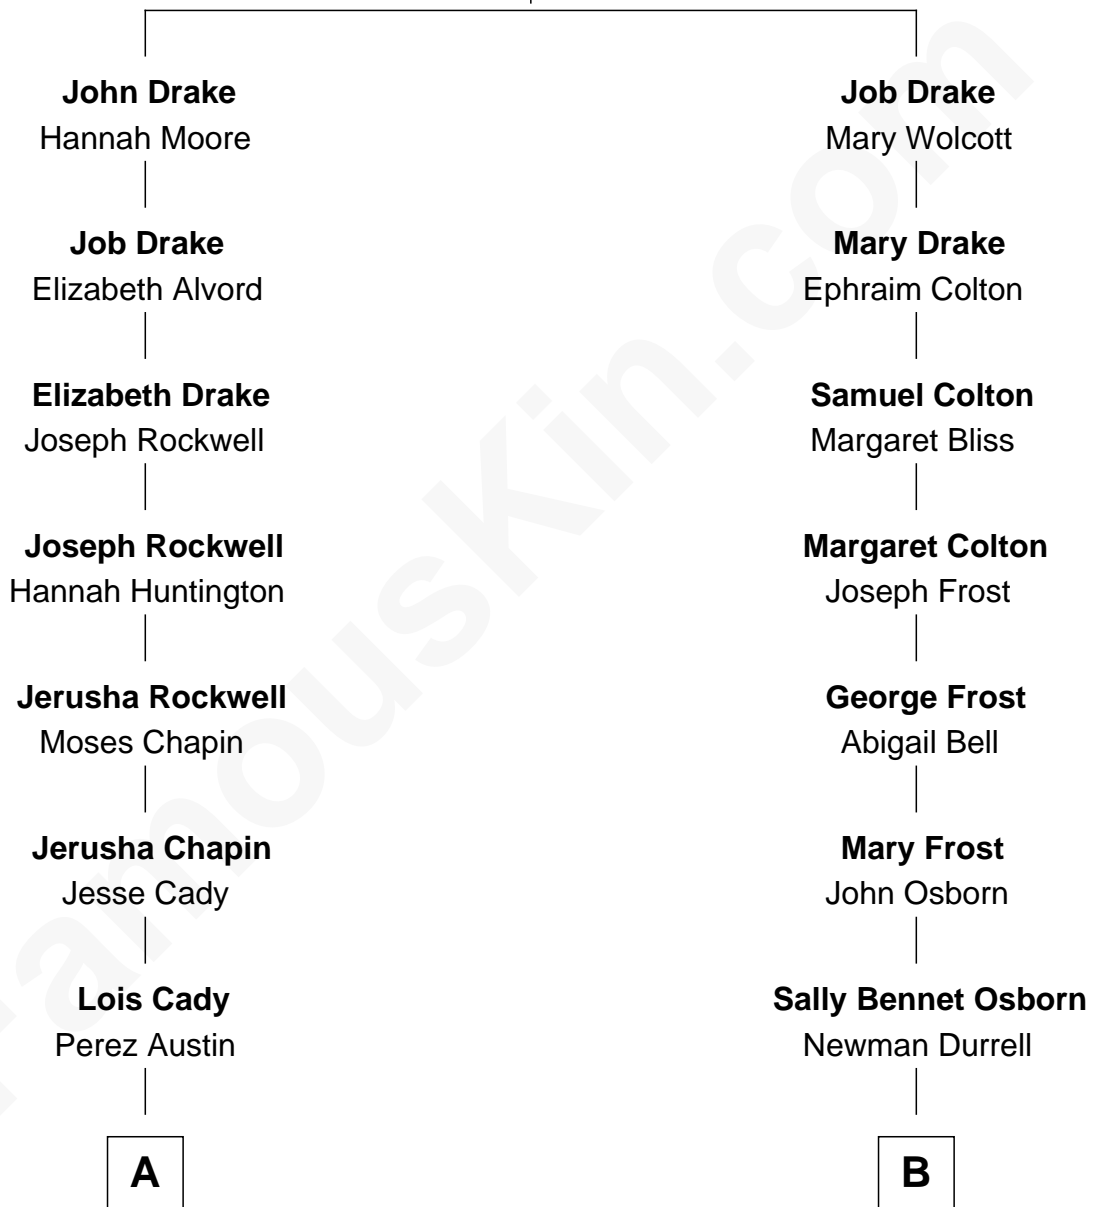

FamousKin.com Relationship Chart of

Horace Austin

6th Governor of Minnesota

8th cousin 2 times removed of

Lucille Ball

TV Actress - "I Love Lucy"

John Drake
Lettice Shakespeare

A

David Austin
Elizabeth Clarke Getchel

Horace Austin
6th Governor of Minnesota

B

George Osborn Durrell
Anne Jane Jewell

Nellie Rebecca Durrell
Jasper Clinton Ball

Henry Durrell Ball
Desiree Evelyn Hunt

Lucille Ball
TV Actress - "I Love Lucy"