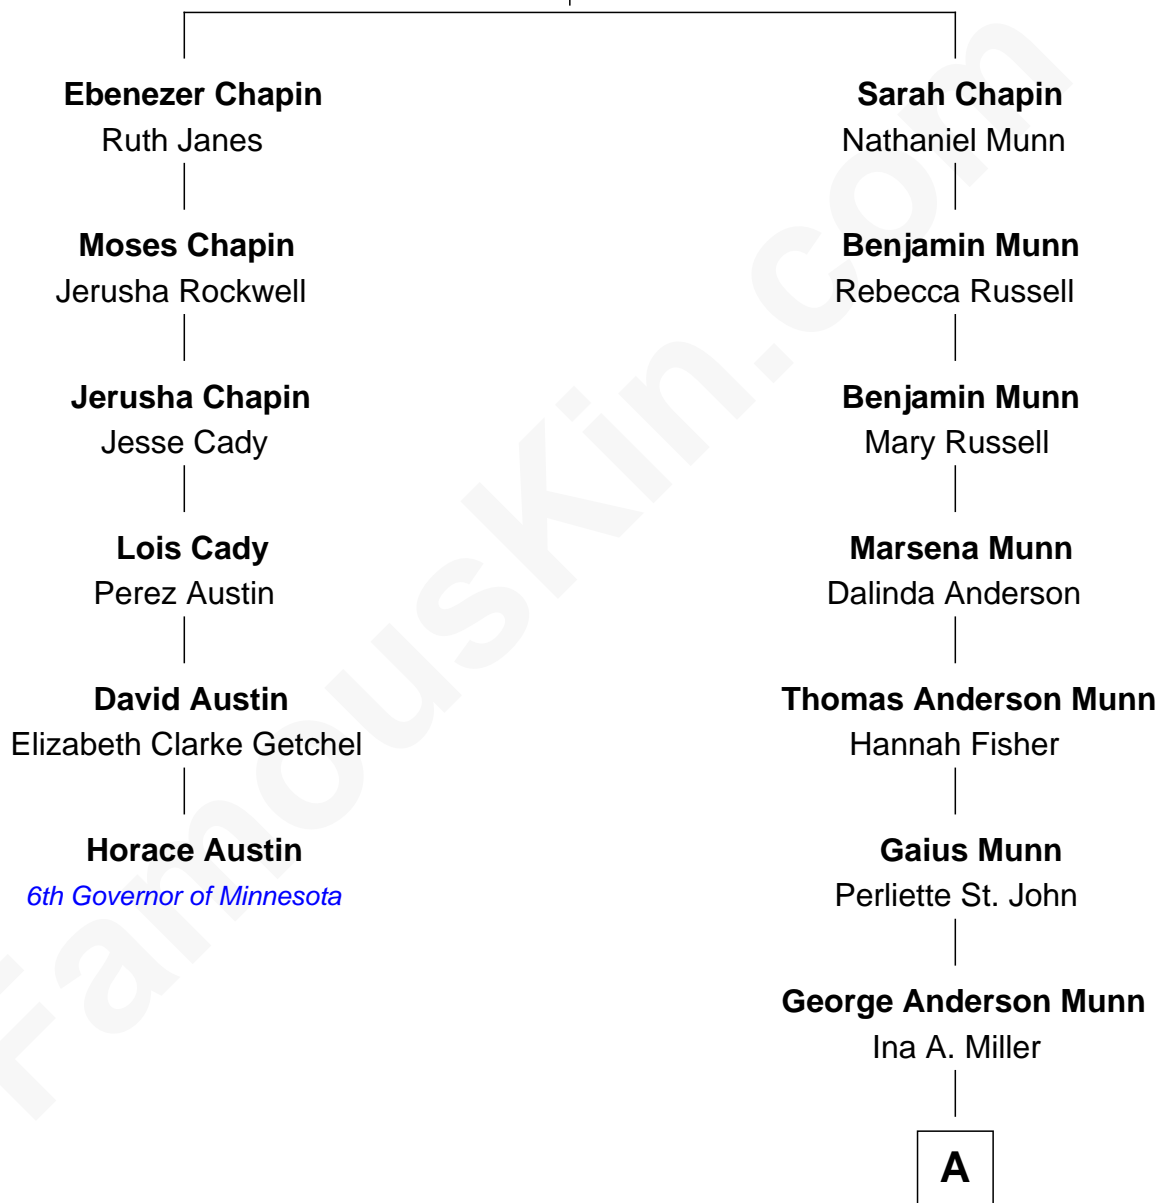

FamousKin.com Relationship Chart of

Horace Austin

6th Governor of Minnesota

5th cousin 4 times removed of

Bill Belichick

NFL Head Coach

Japhet Chapin
Abilenah Cooley

A