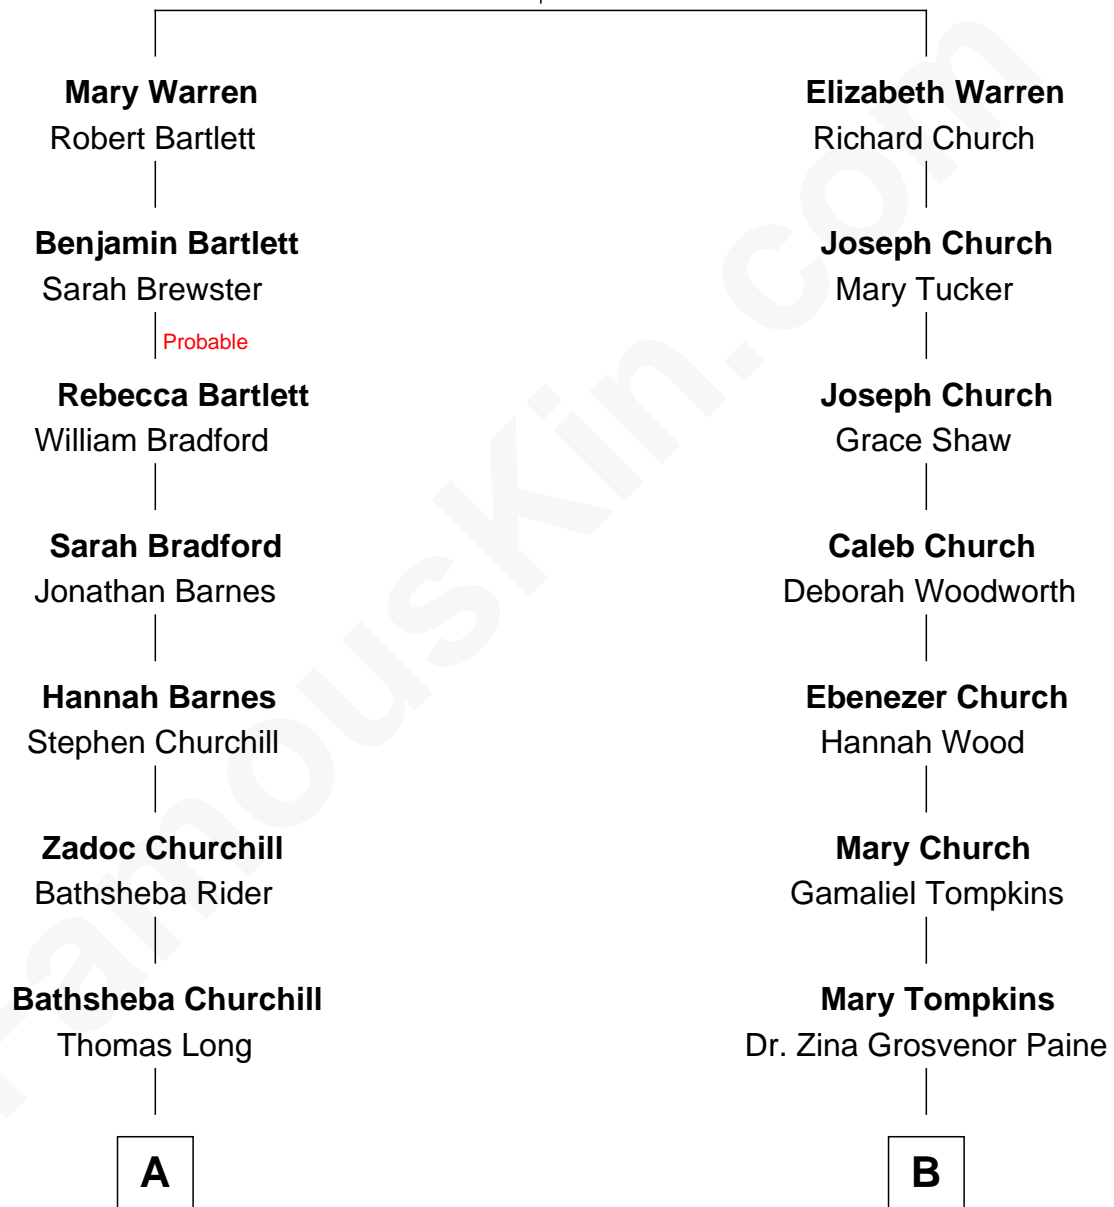

FamousKin.com Relationship Chart of

John Davis Long

32nd Governor of Massachusetts

8th cousin 1 time removed of

Charles M. Dale

66th Governor of New Hampshire

Richard Warren
Elizabeth Walker

A

Zadoc Long
Julia Temple Davis

John Davis Long
32nd Governor of Massachusetts

B

Nathaniel Tompkins Paine
Martha Mariah Milby

Maud Paine
Fred Vernon Dale

Charles M. Dale
66th Governor of New Hampshire

FamousKin.com