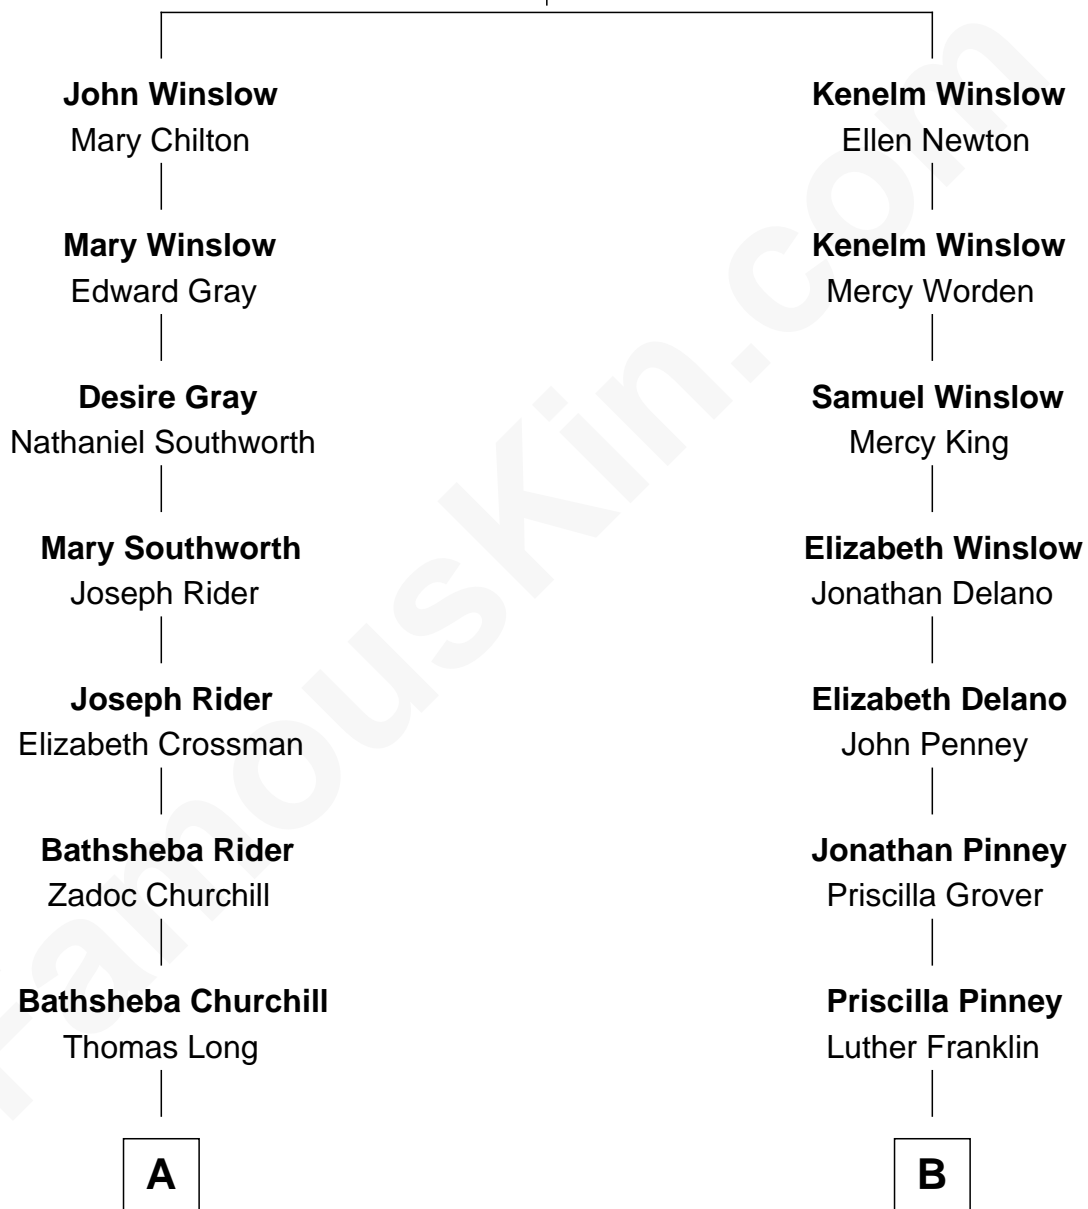

FamousKin.com Relationship Chart of

John Davis Long

32nd Governor of Massachusetts

8th cousin 1 time removed of

Calvin Coolidge

30th U.S. President

Edward Winslow

Magdalen Oliver

A

Zadoc Long
Julia Temple Davis

John Davis Long
32nd Governor of Massachusetts

B

Abigail Pinney Franklin
Hiram Dunlap Moor

Victoria Josephine Moor
Col. John Calvin Coolidge

Calvin Coolidge
30th U.S. President