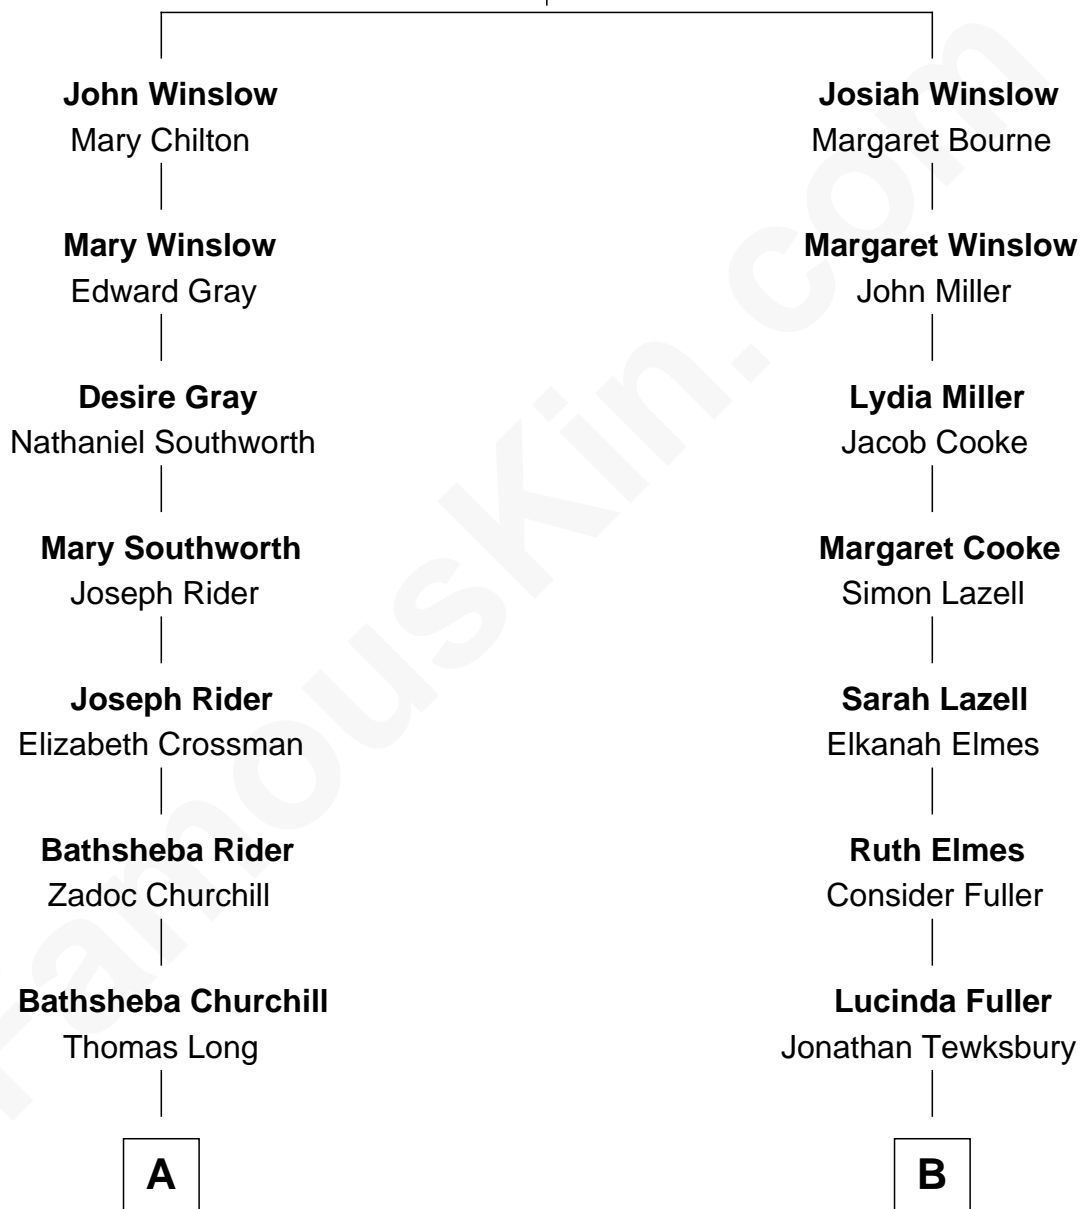

FamousKin.com Relationship Chart of

John Davis Long

32nd Governor of Massachusetts

8th cousin 3 times removed of

Richard Gere

Movie Actor

Edward Winslow

Magdalen Oliver

A

Zadoc Long
Julia Temple Davis

John Davis Long
32nd Governor of Massachusetts

B

Sarah E. Tewksbury
Albert Rezin Geer

George Lane Gere
Mary Alworth

Albert William Gere
Hazel Marjorie Snover

Homer George Gere
Doris Anna Tiffany