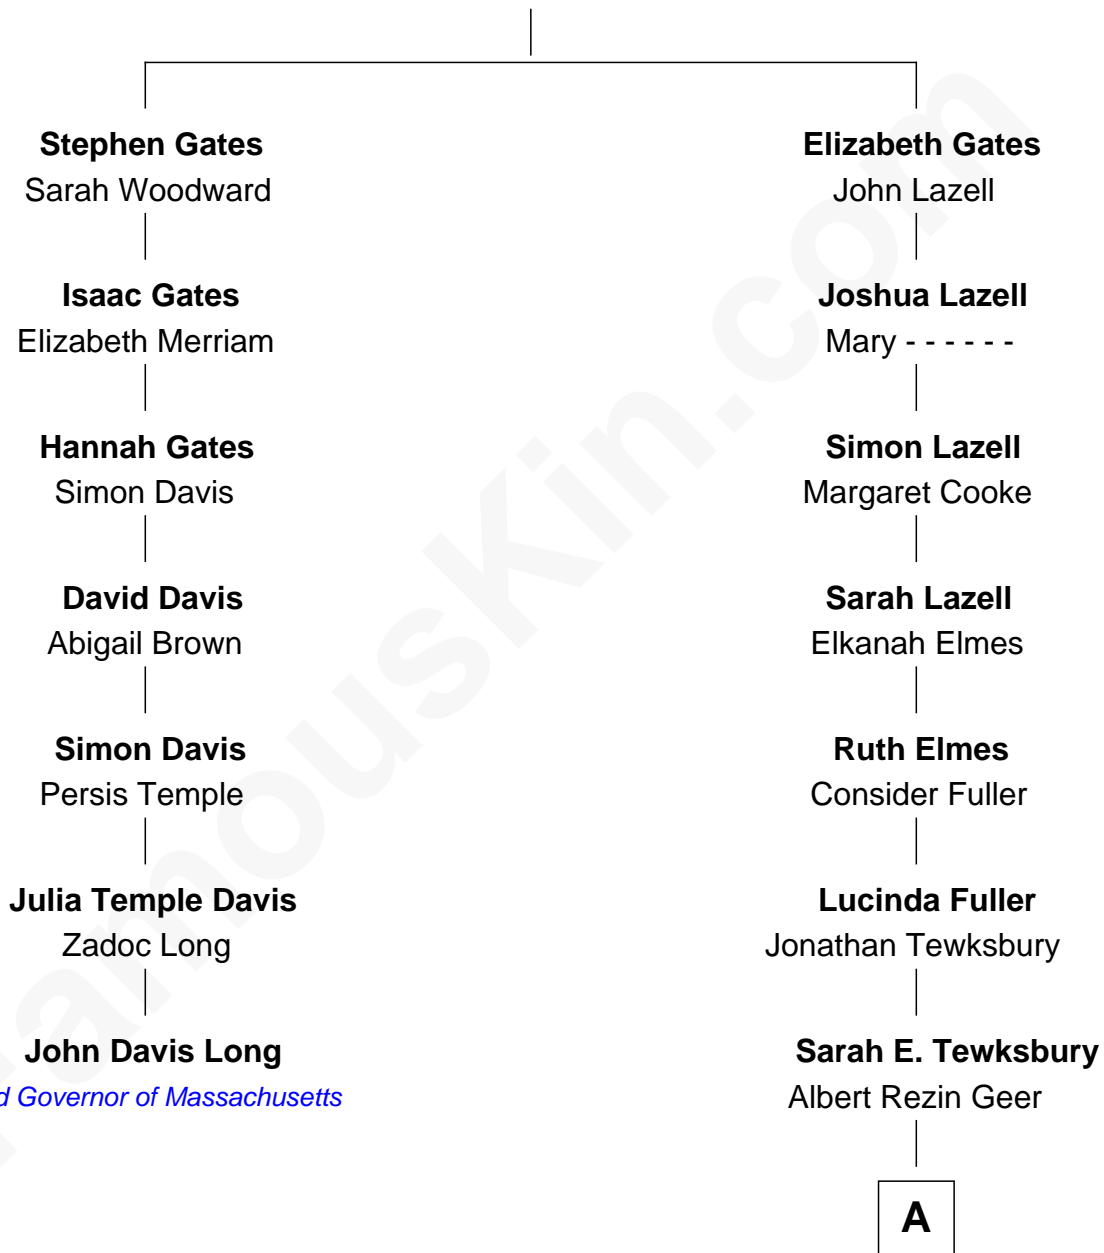

FamousKin.com Relationship Chart of

John Davis Long

32nd Governor of Massachusetts

6th cousin 4 times removed of

Richard Gere

Movie Actor

Stephen Gates

Ann Neave

A

George Lane Gere

Mary Alworth

Albert William Gere

Hazel Marjorie Snover

Homer George Gere

Doris Anna Tiffany

Richard Gere