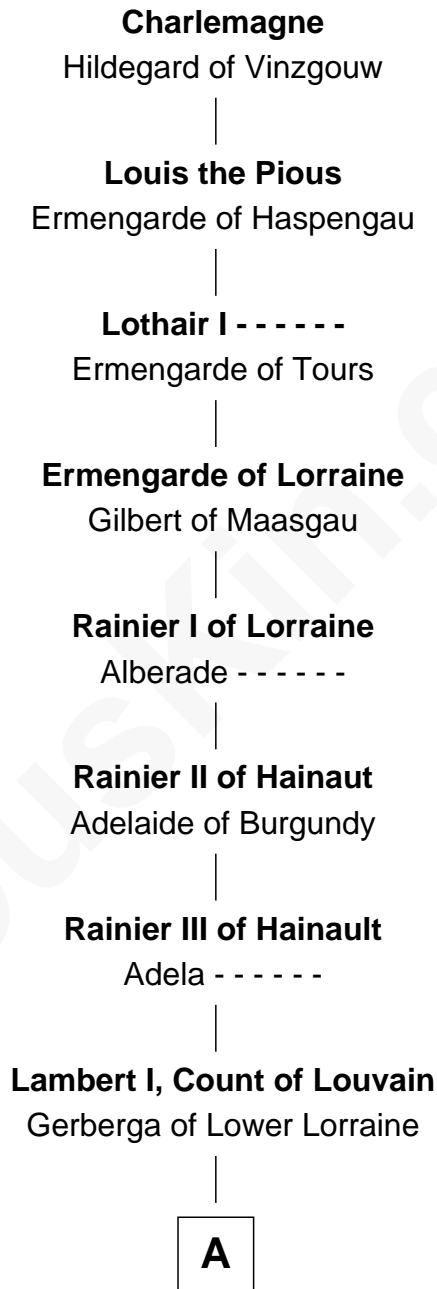

# FamousKin.com Relationship Chart of

**John Davis Long**

*32nd Governor of Massachusetts*

**32nd Great-grandson of**

**Charlemagne**

*King of the Franks*

**A**

**Lambert II, Count of Louvain**

Oda of Lorraine

**Henry II, Count of Louvain**

Adela of Orthen

**Gottfried I, Count of Louvain**

Ide de Chiny

**Alice of Louvain**

William d'Aubenev

**William d'Aubenev**

Maud de St. Hilary

**William d'Aubenev**

Mabel of Chester

**Nichole d'Aubenev**

Sir Roger de Somery

**Maud de Somery**

Sir Henry de Erdington

**Sir Henry de Erdington**