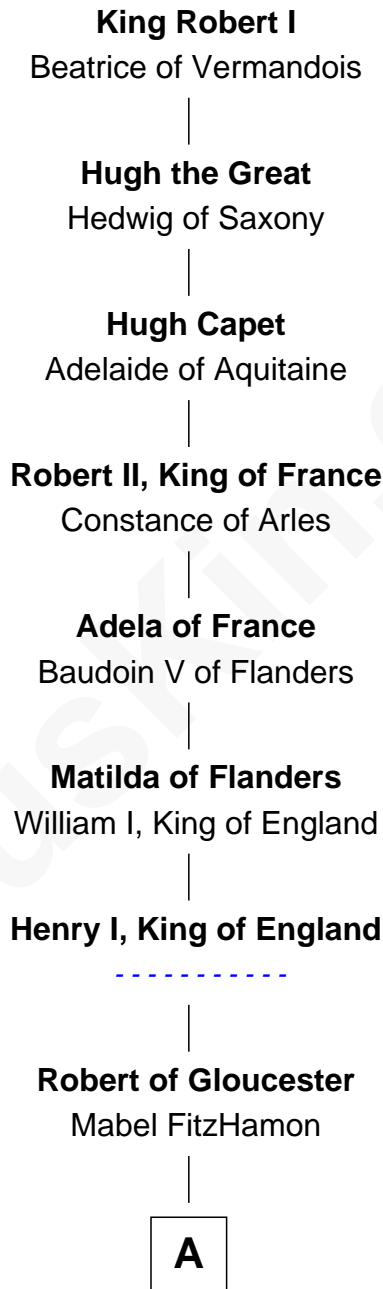

FamousKin.com Relationship Chart of

John Davis Long

32nd Governor of Massachusetts

29th Great-grandson of

King Robert I

King of France

A

Maud of Gloucester
Sir Ranulf de Gernons