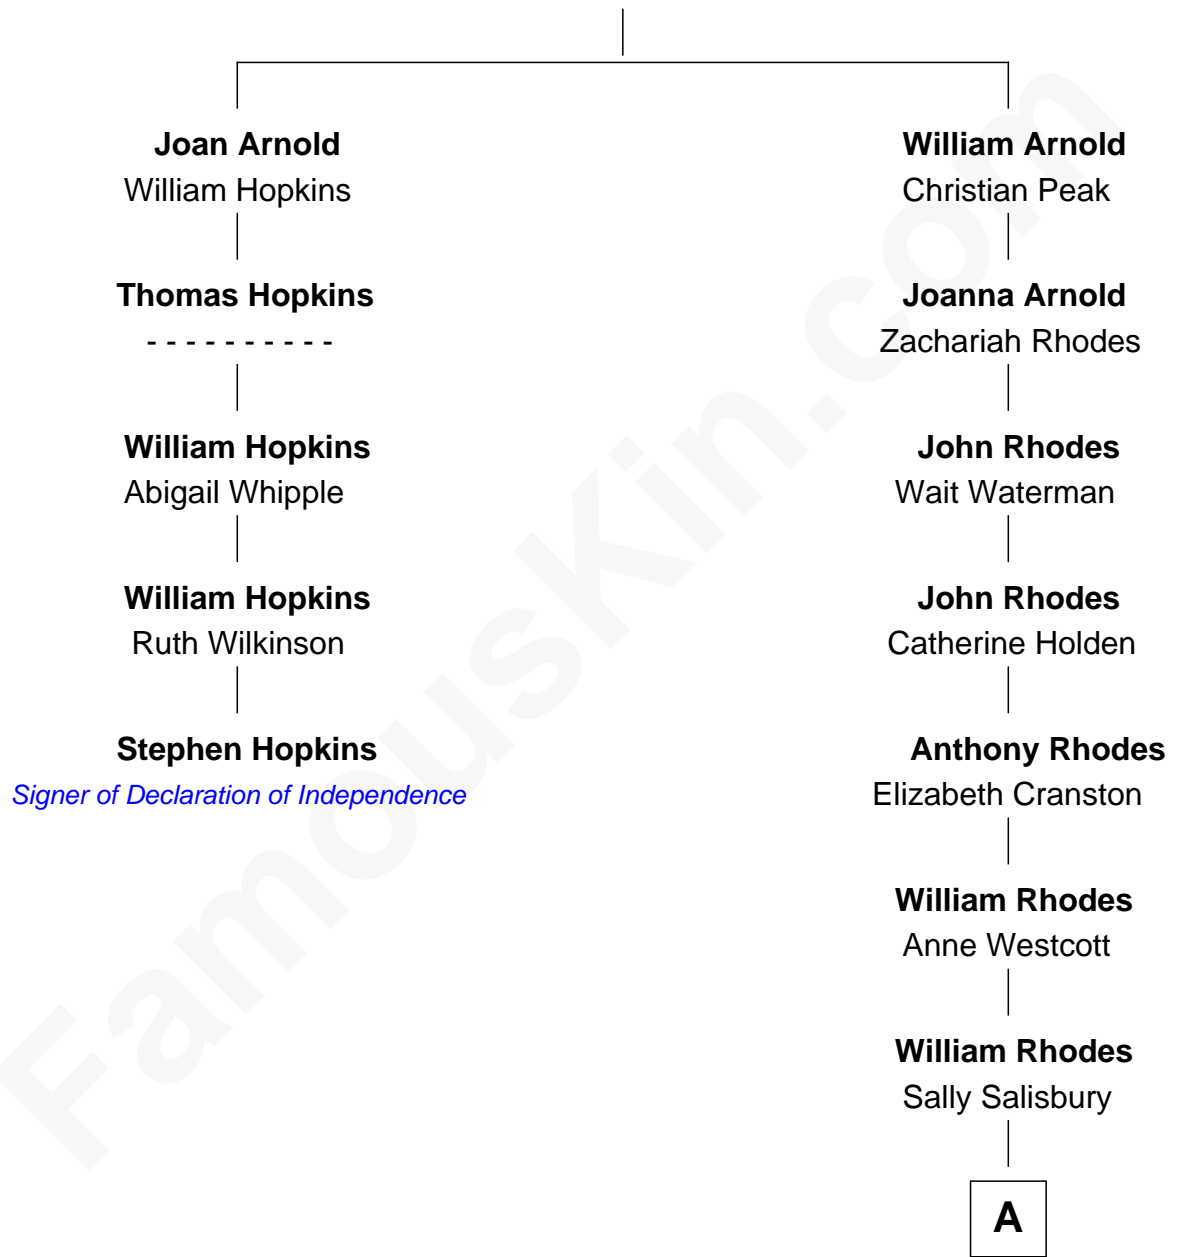

FamousKin.com

Relationship Chart of

Stephen Hopkins

Signer of the Declaration of Independence

4th cousin 8 times removed of

Sarah Palin

9th Governor of Alaska

Nicholas Arnold

Alice Gully

A

Charles W. Rhodes

Jane Goodrich

Alma Miranda Rhodes

James W. Heath

Charles R. Heath

Alice Adeline Oriel