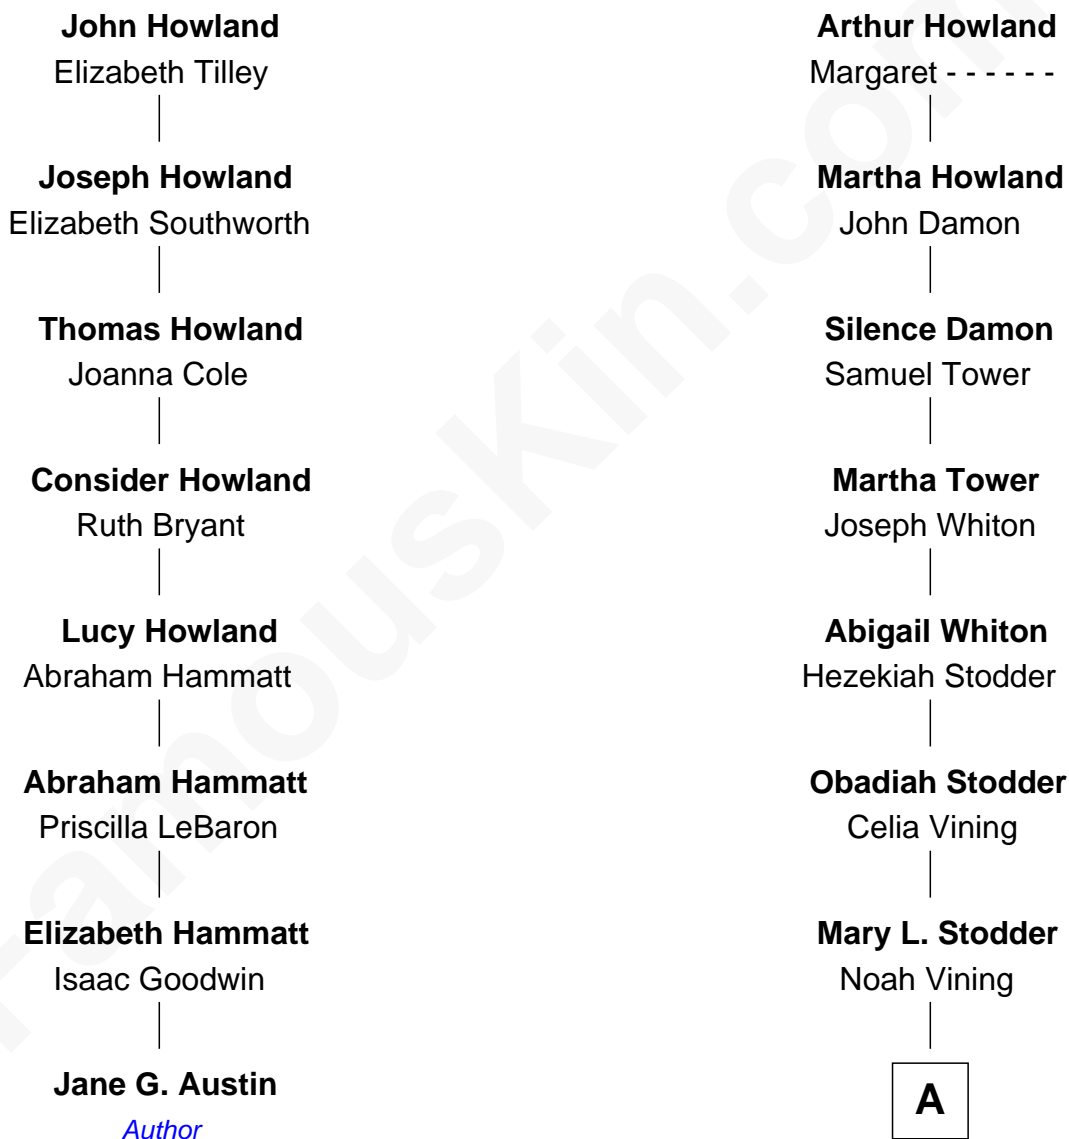

# FamousKin.com Relationship Chart of

**Jane G. Austin**

*Author*

7th cousin 4 times removed of

**Hal Holbrook**

*TV and Movie Actor*

**Henry Howland**

Margaret - - - - -

**A**

Allen Vining

Jane White Bates

Lois Bates Vining

George Holbrook

Allen Vining Holbrook

Minnie Alberta Rowe

Harold Rowe Holbrook