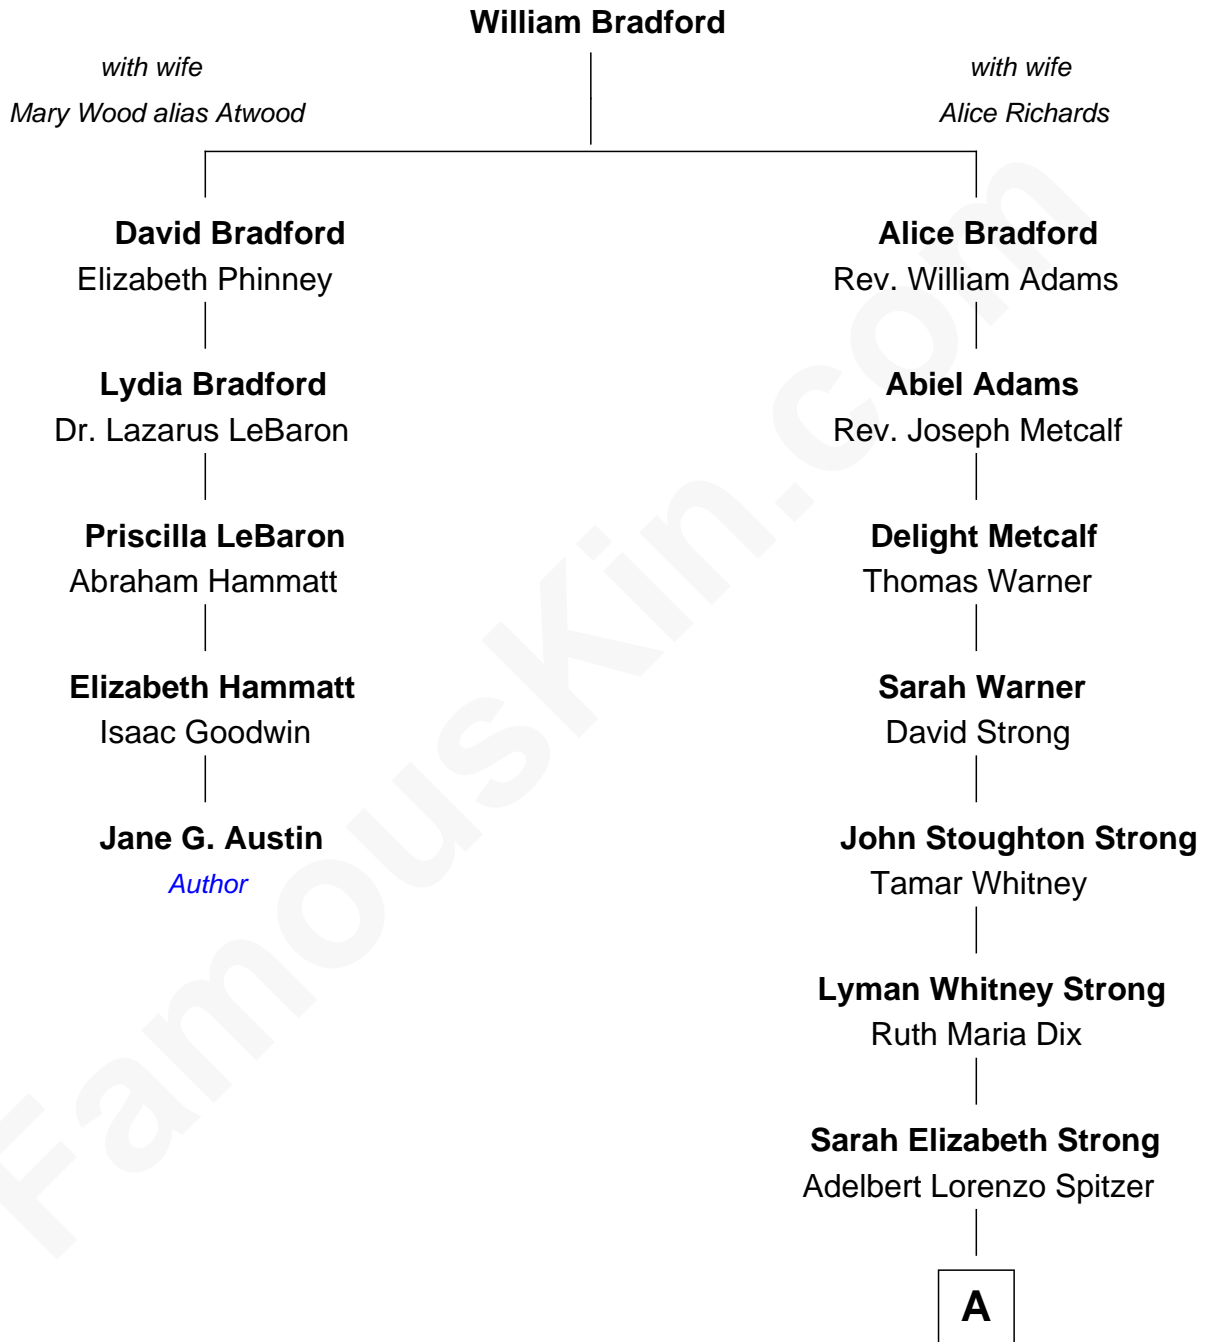

## Relationship Chart of

### Jane G. Austin

*Author*

4th cousin 4 times removed of

**Lyman Spitzer**  
*Astronomer and Theoretical Physicist*

A

Lyman Strong Spitzer  
Blanche Carey Brumback

Lyman Spitzer  
*Astronomer and Theoretical Physicist*