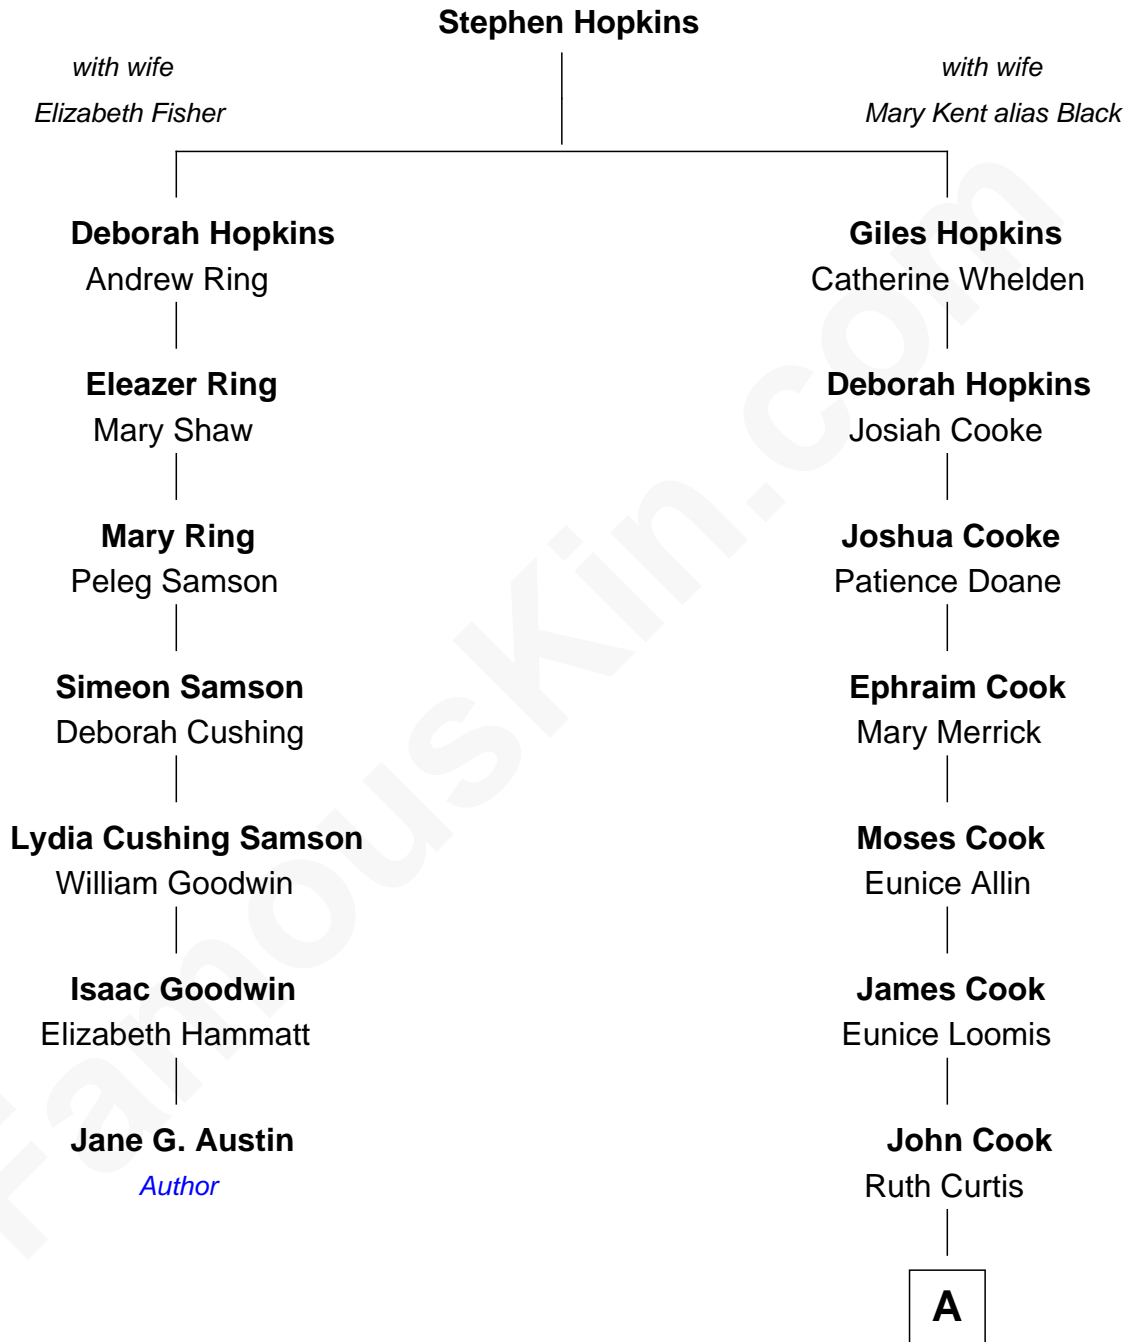

FamousKin.com
Relationship Chart of
Jane G. Austin
Author

6th cousin 6 times removed of
Amber Stevens West
TV and Movie Actress

A

James Cook

Mary M. Chaffee

Josey Chaffee Cook

Julianne Frances Taylor

Frances Jemima Cook

Albert Baas

LaVerne M. Baas

Keith Karl Ingstad

Terry Keith Ingstad

Beverly Jean Cunningham

Amber Stevens West

TV and Movie Actress