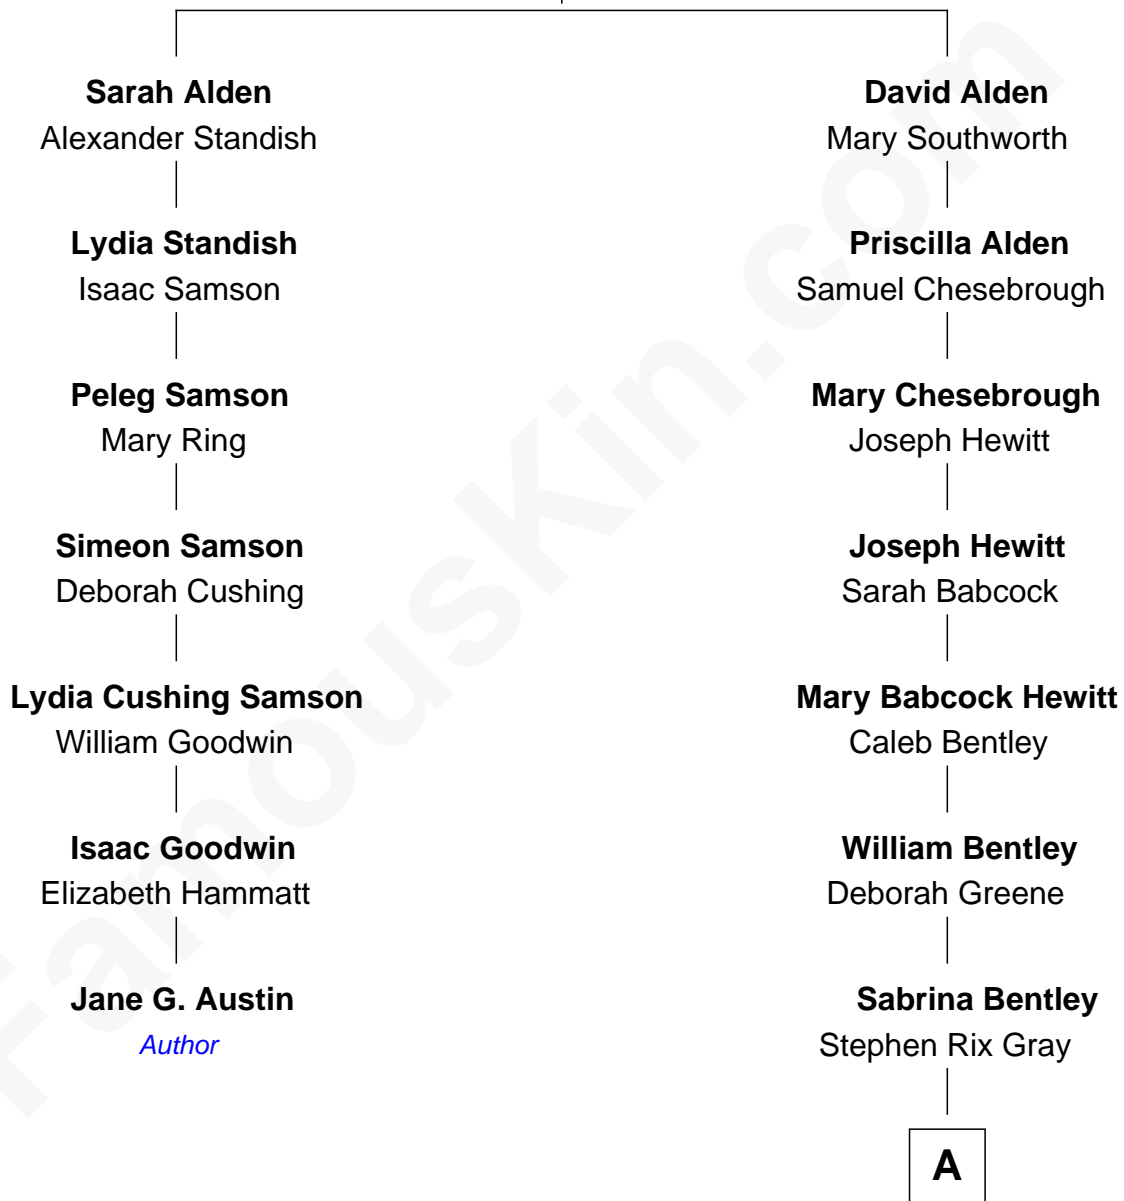

FamousKin.com Relationship Chart of

Jane G. Austin

Author

6th cousin 5 times removed of

Linda Gray

TV and Movie Actress

John Alden
Priscilla Mullins

A

—
Daniel Darwin Gray
Sarah Jane Dehaven

—
Alonzo William Gray
Ottilia Helena Adderley

—
Leslie Vincent Gray
Edna Josephine Parks

—
Leslie Vincent Gray
Marjorie Prophet Miller

—
Linda Gray
TV and Movie Actress