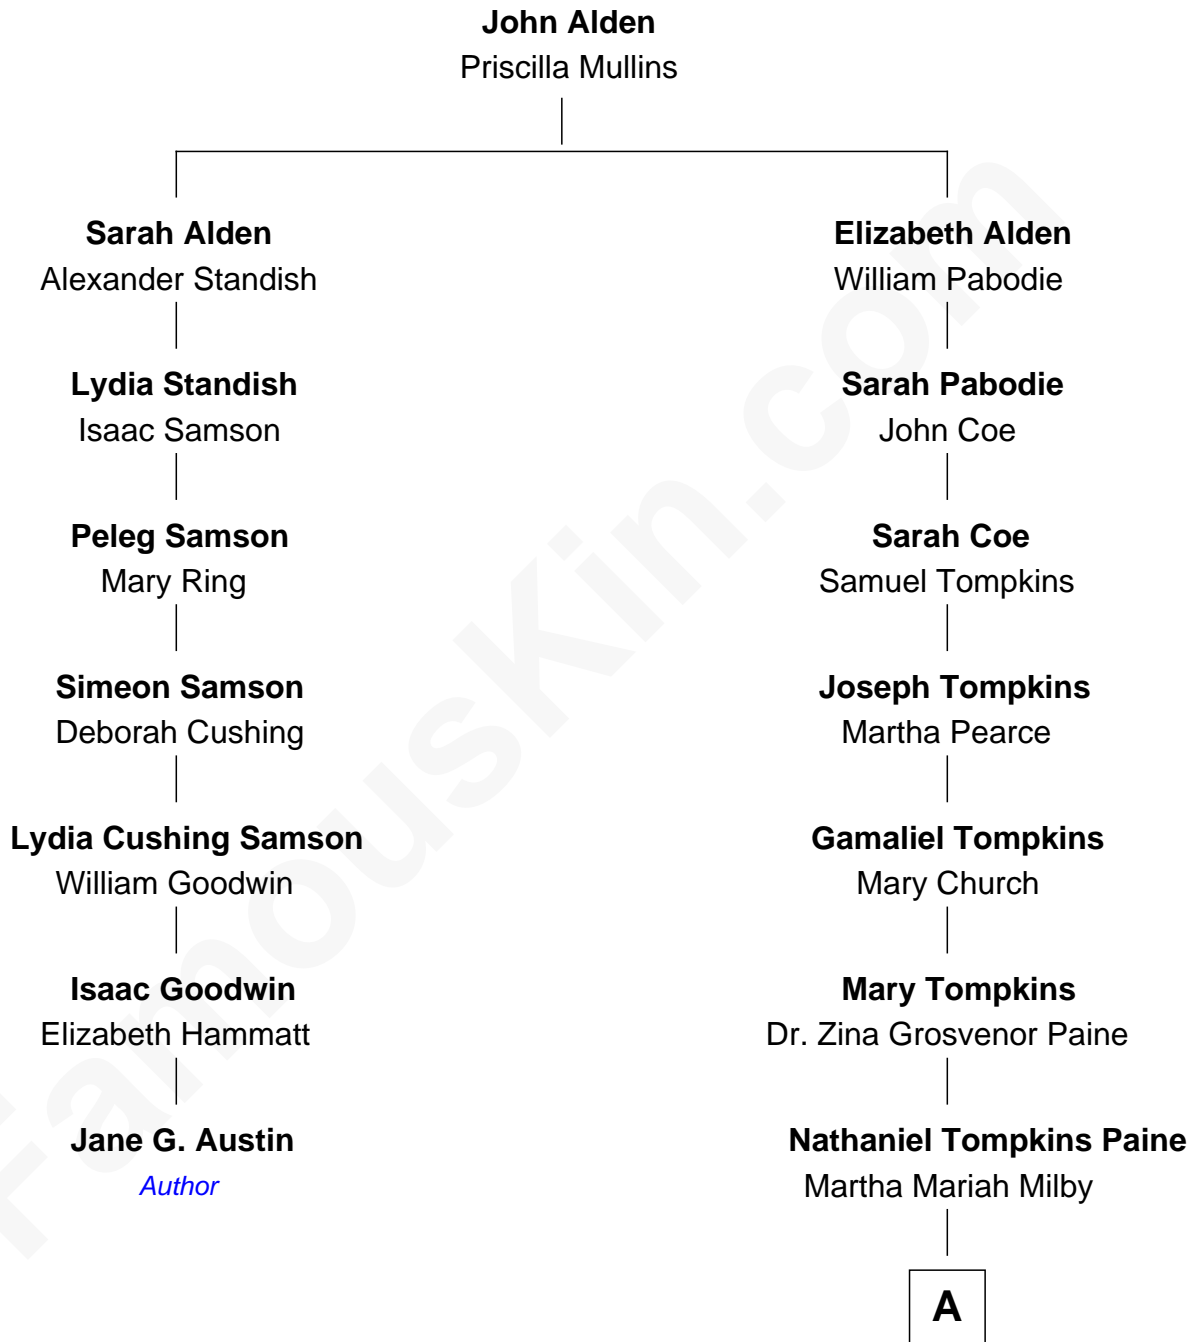

# FamousKin.com Relationship Chart of

**Jane G. Austin**

*Author*

6th cousin 2 times removed of

**Charles M. Dale**

*66th Governor of New Hampshire*

**A**

**Maud Paine**  
Fred Vernon Dale

**Charles M. Dale**  
*66th Governor of New Hampshire*

FamousKin.com