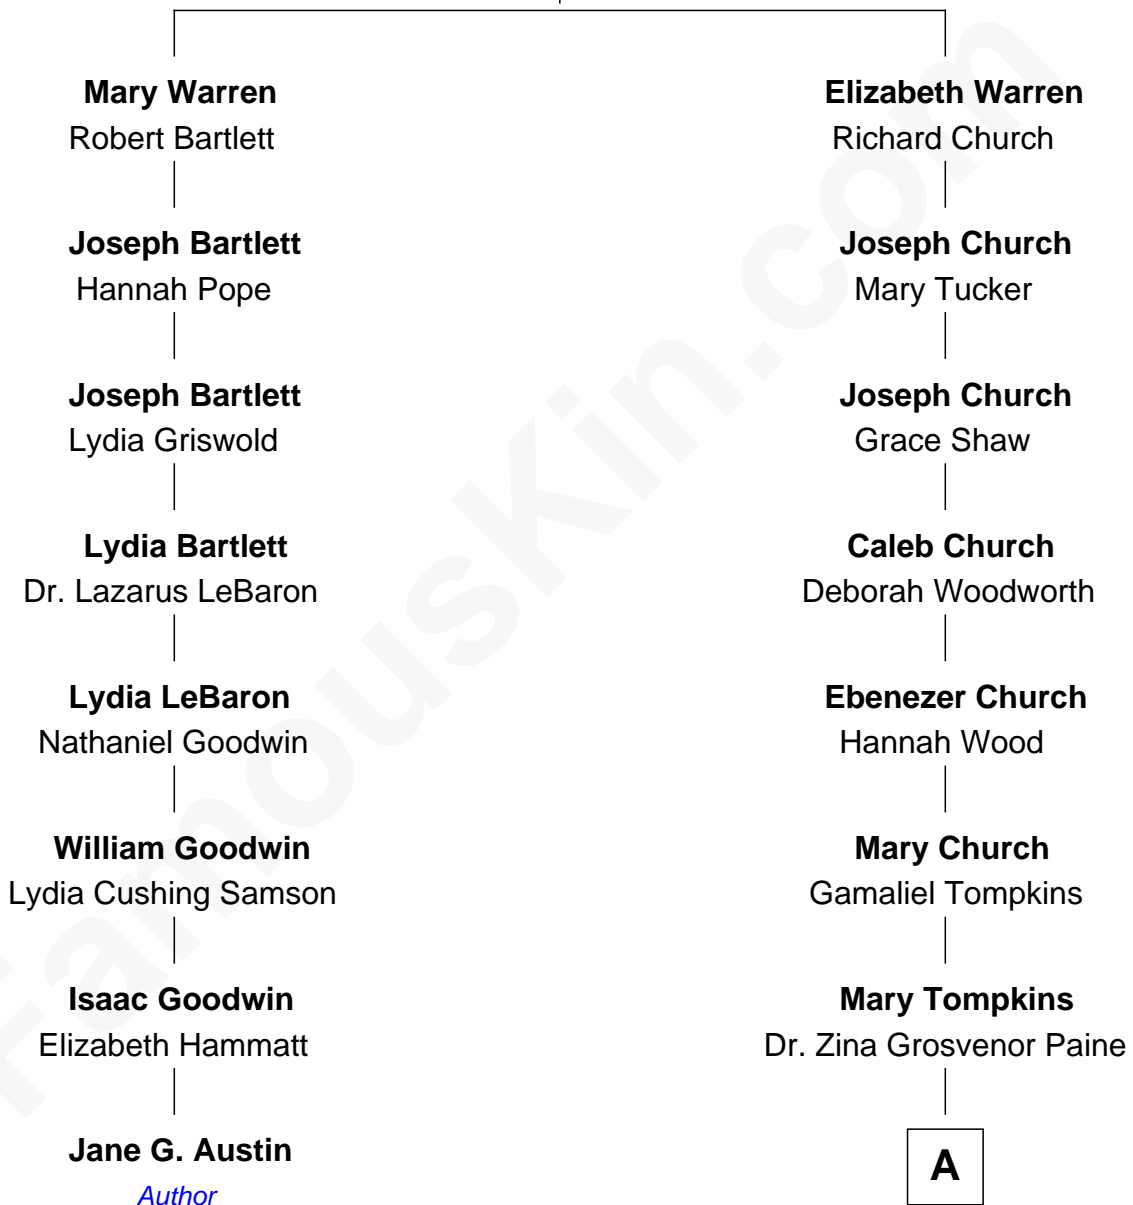

# FamousKin.com Relationship Chart of

**Jane G. Austin**

*Author*

7th cousin 2 times removed of

**Charles M. Dale**

*66th Governor of New Hampshire*

**Richard Warren**  
Elizabeth Walker

A

**Nathaniel Tompkins Paine**

Martha Mariah Milby

**Maud Paine**

Fred Vernon Dale

**Charles M. Dale**

*66th Governor of New Hampshire*

FamousKin.com