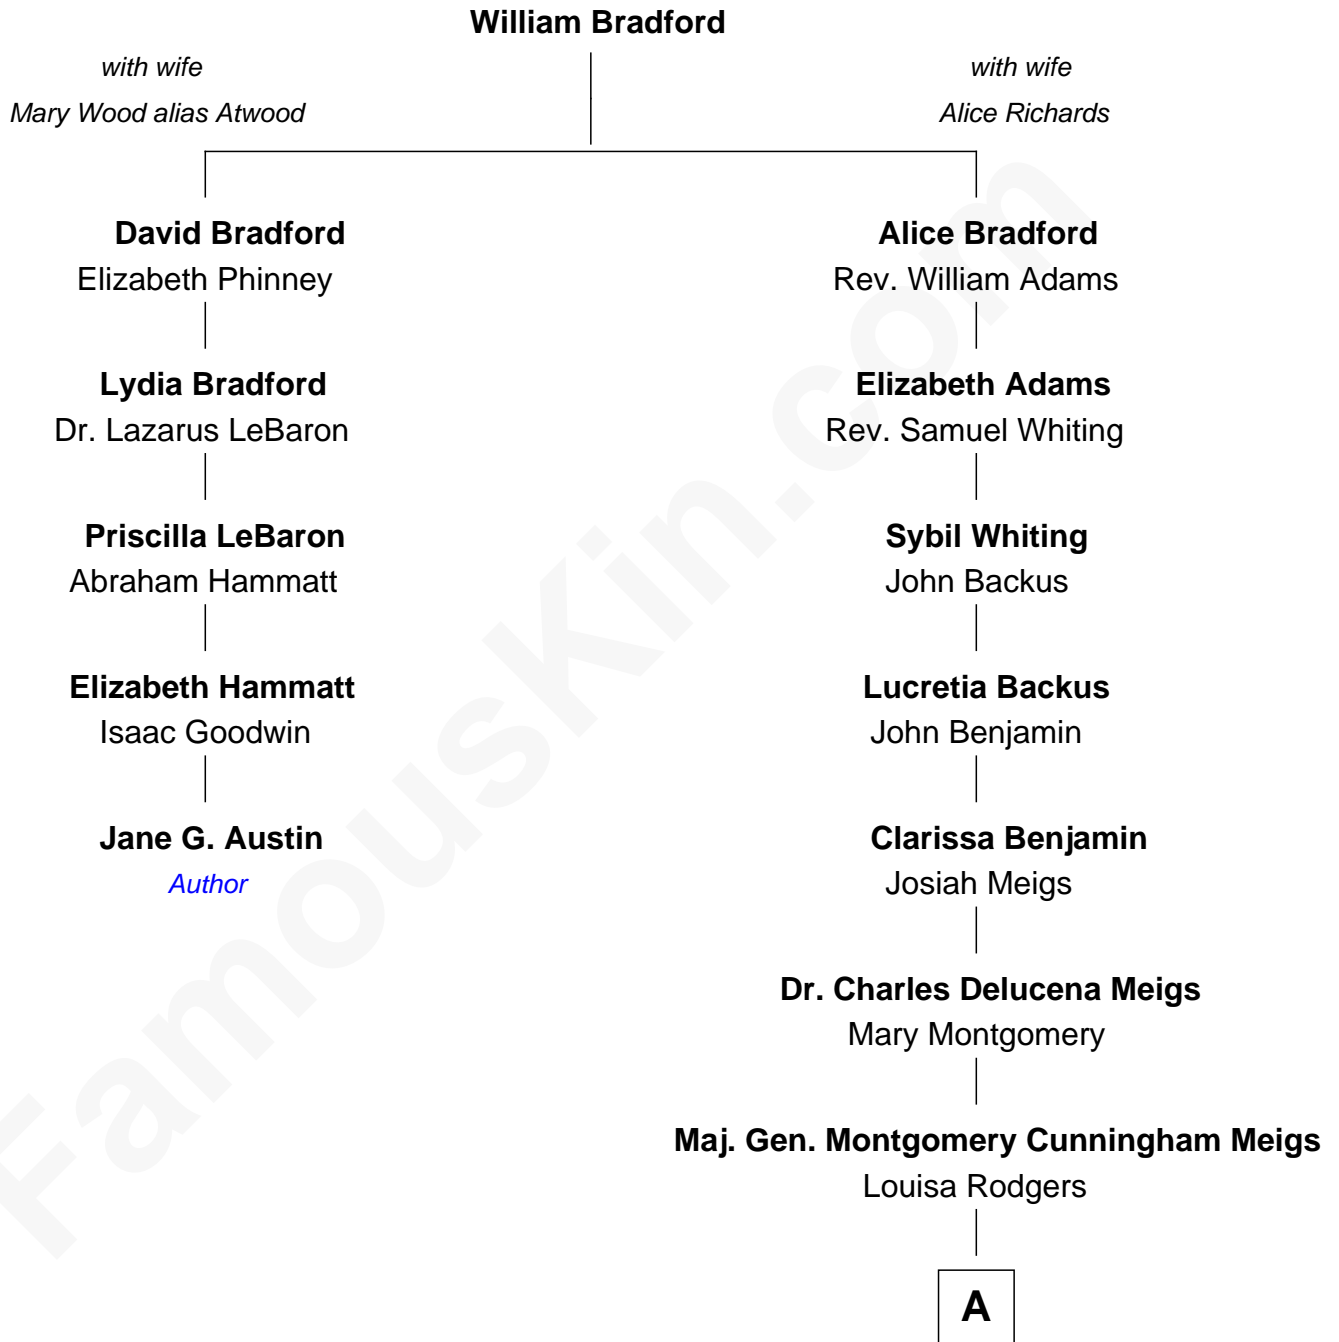

# FamousKin.com Relationship Chart of

**Jane G. Austin**

*Author*

4th cousin 7 times removed of

**Parker Stevenson**

*TV and Movie Actor*

**A**

—  
**Mary Montgomery Meigs**  
Col. Joseph Hancock Taylor

—  
**Evelyn Taylor**  
Eli Kirk Price

—  
**Philip Price**  
Sarah Meade Harrison

—  
**Sarah Meade Price**  
Richard Stevenson Parker

—  
**Parker Stevenson**  
*TV and Movie Actor*

FamousKin.com